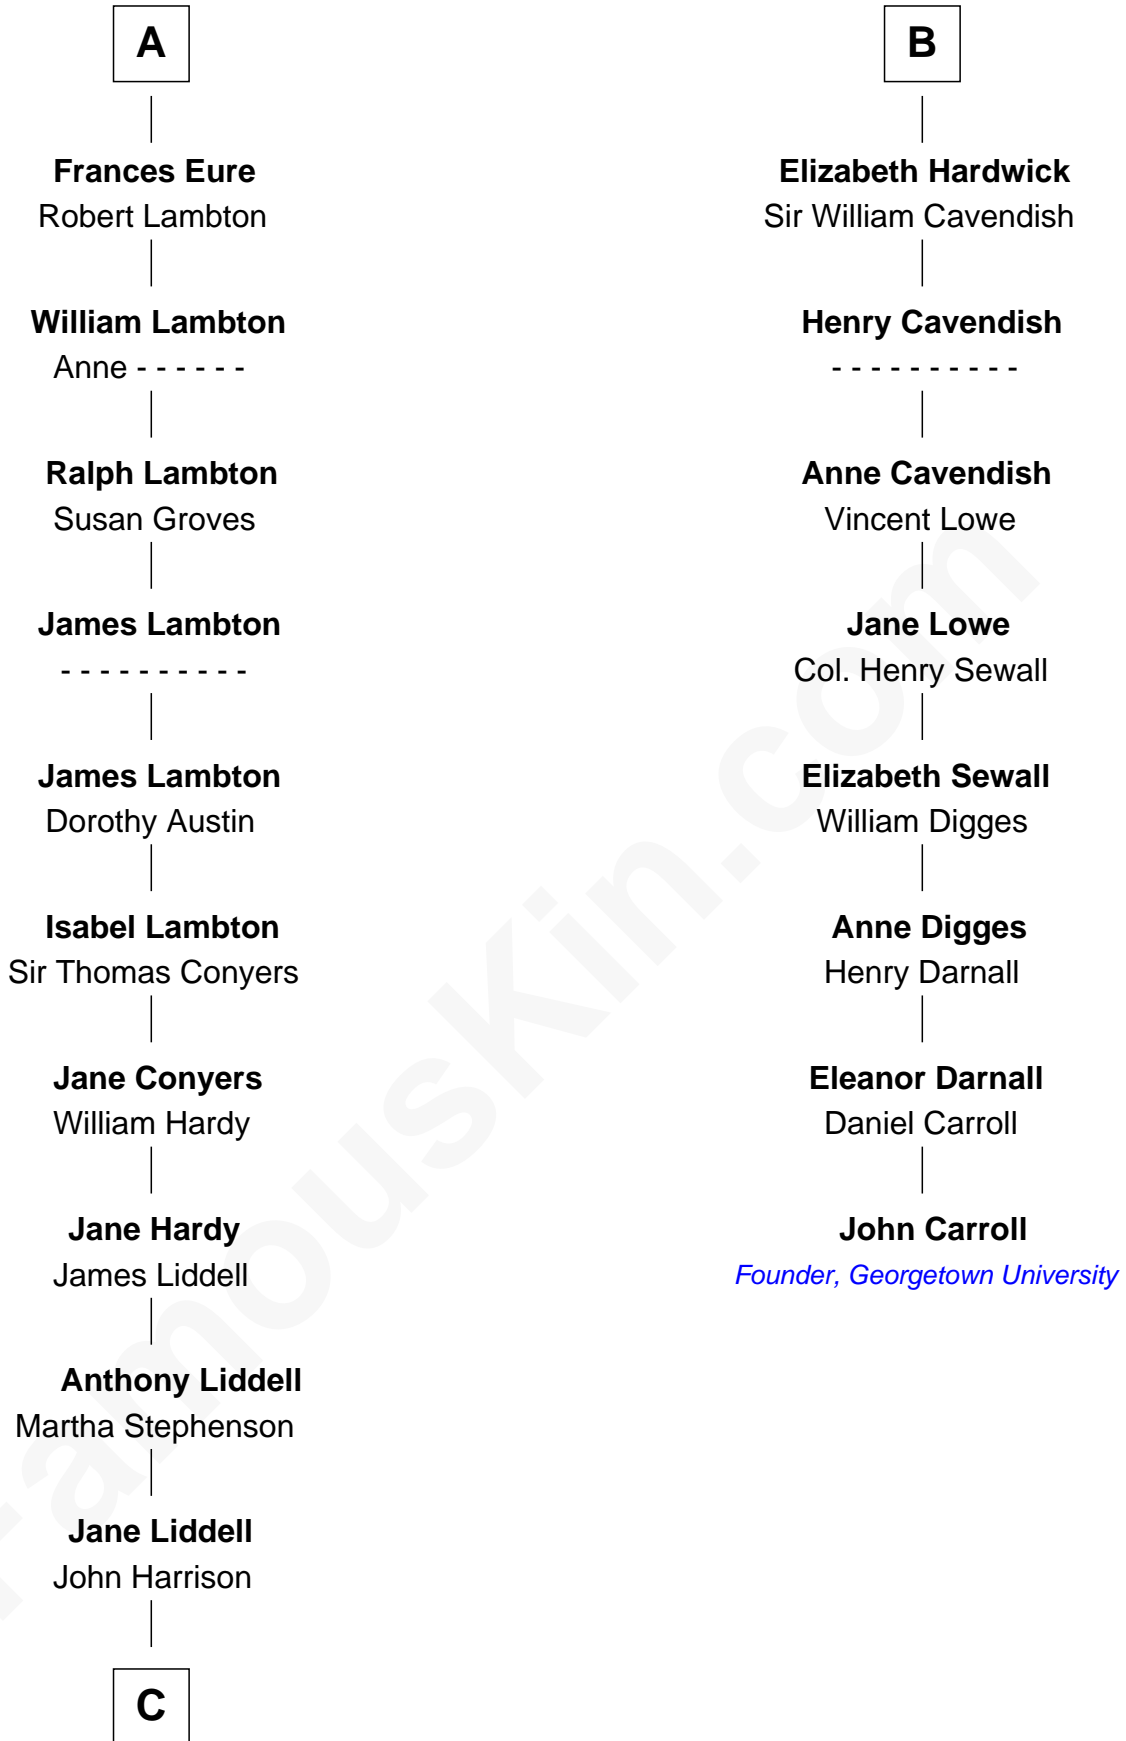

FamousKin.com

Relationship Chart of

Catherine Middleton

Princess of Wales

14th cousin 7 times removed of

John Carroll

Founder of Georgetown University

Edmund Fitzalan

Alice de Warenne

C

John Harrison

Jane Hill

Thomas Harrison

Elizabeth Mary Temple

Dorothy Harrison

Ronald John James Goldsmith