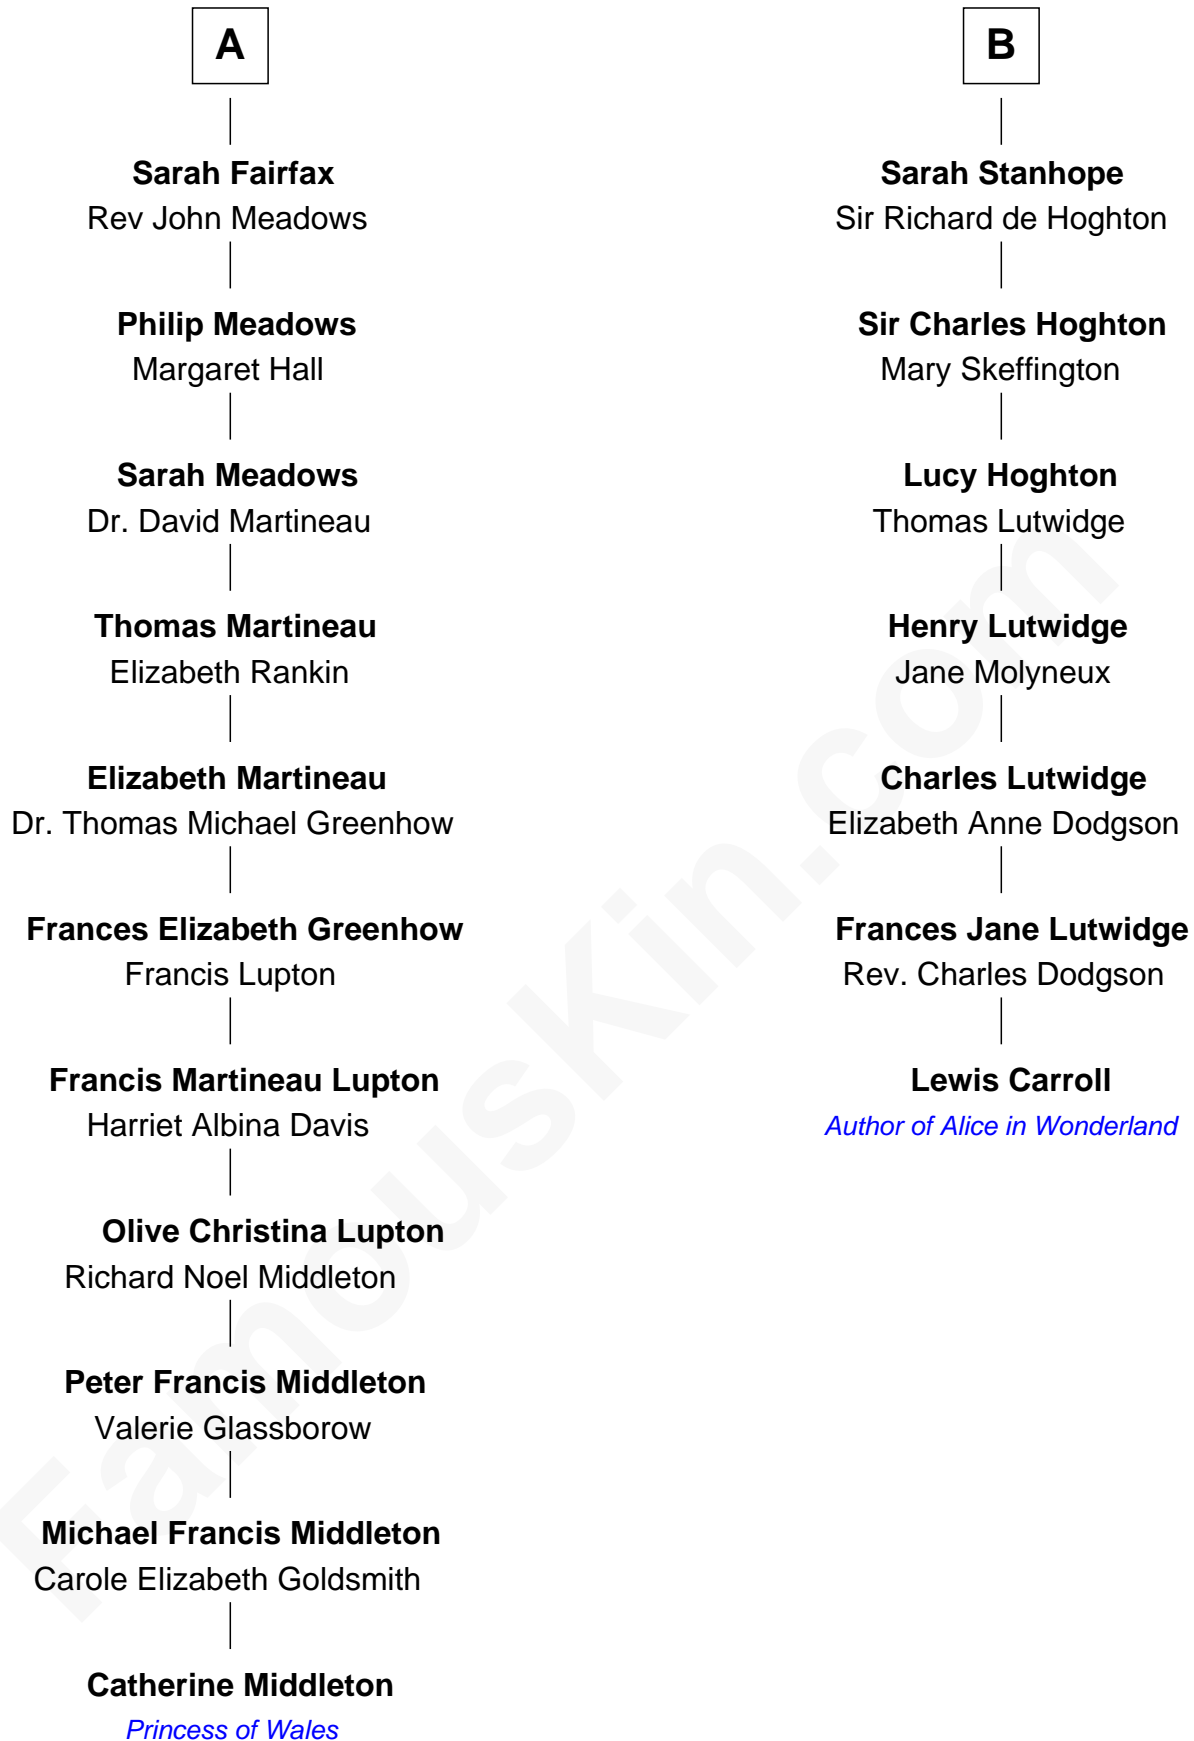

## Relationship Chart of

### Catherine Middleton

*Princess of Wales*

13th cousin 4 times removed of

**Lewis Carroll**  
*Author of Alice in Wonderland*

Catherine Middleton photo by [Pat Pilon](#) (CC BY 2.0)