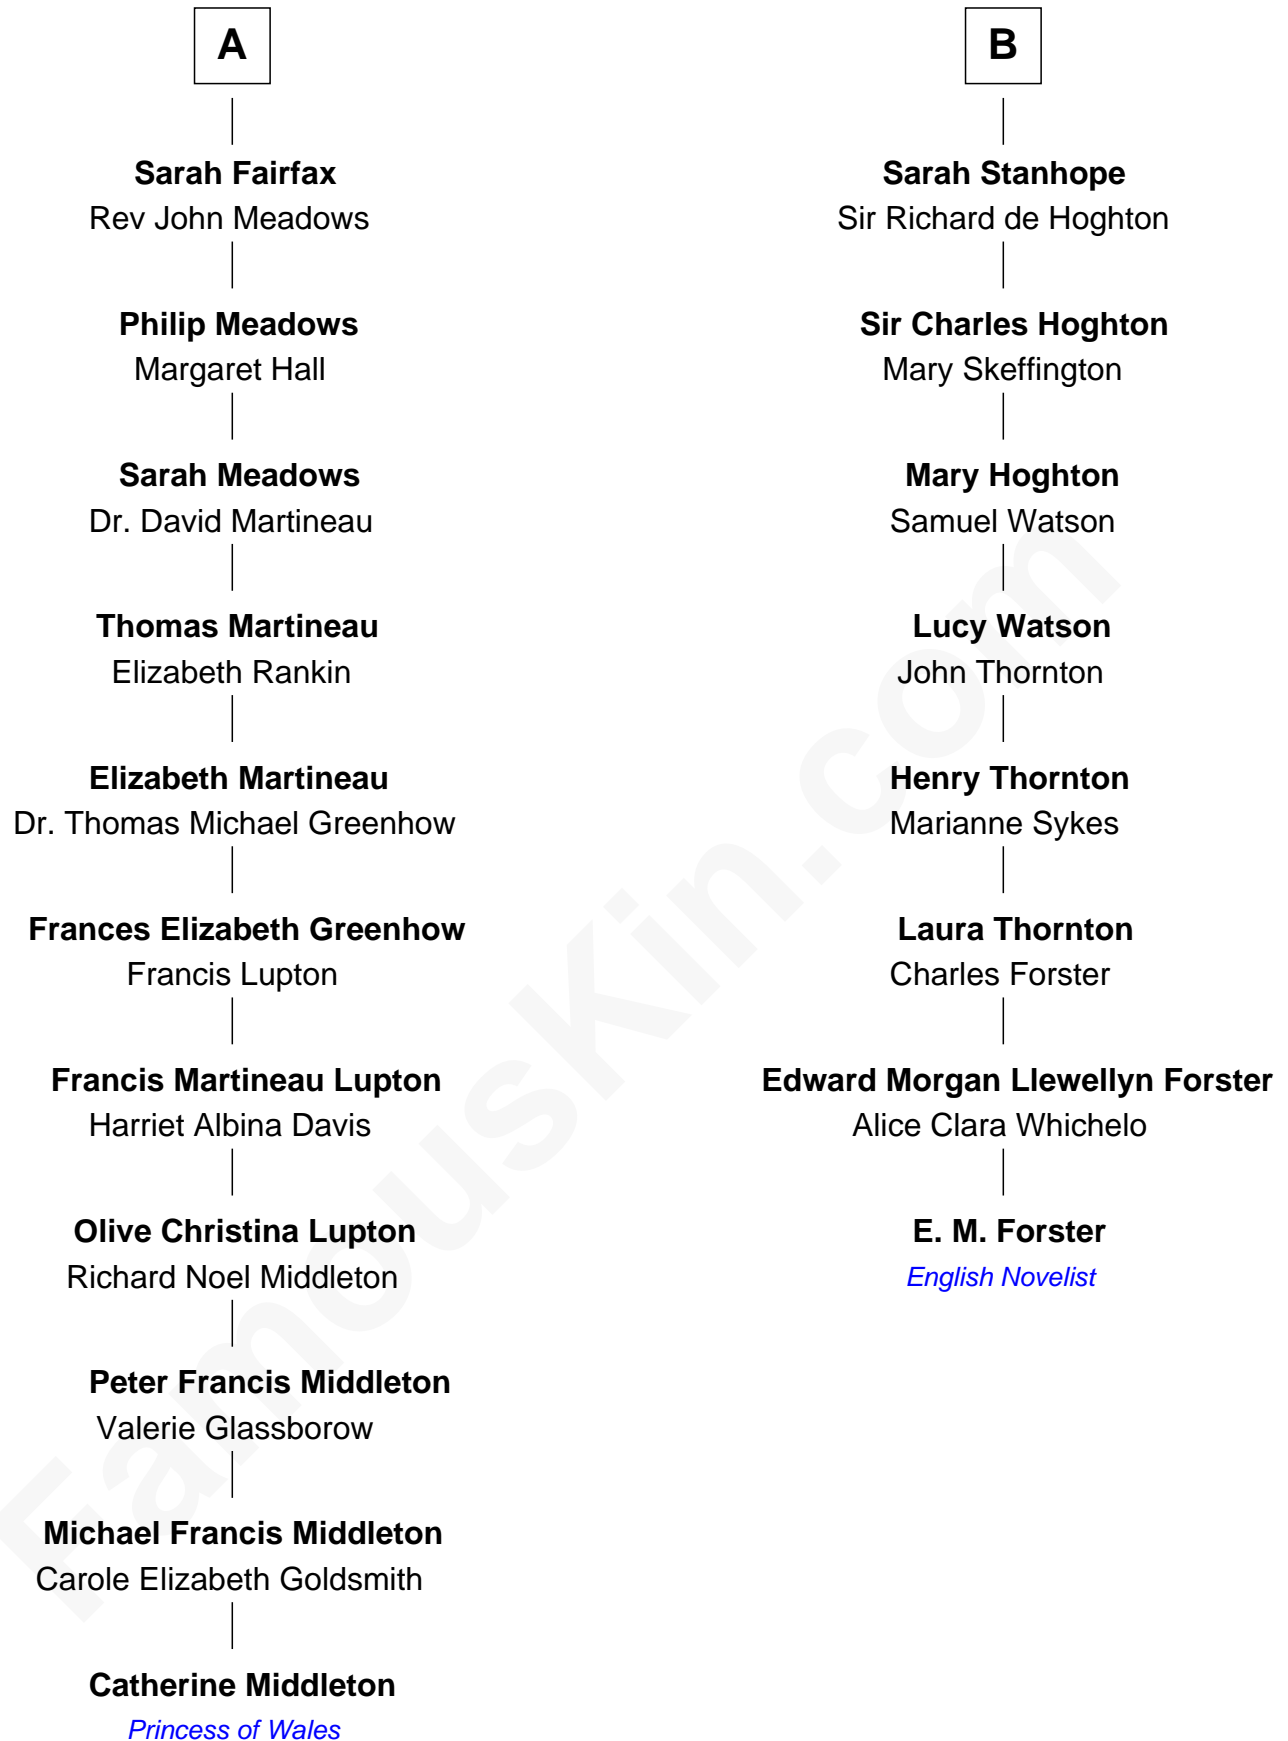

## Relationship Chart of

### Catherine Middleton

*Princess of Wales*

14th cousin 3 times removed of

**E. M. Forster**  
*English Novelist*

**Sir Henry Percy**  
Eleanor Neville

Catherine Middleton photo by [Pat Pilon](#) ([CC BY 2.0](#))