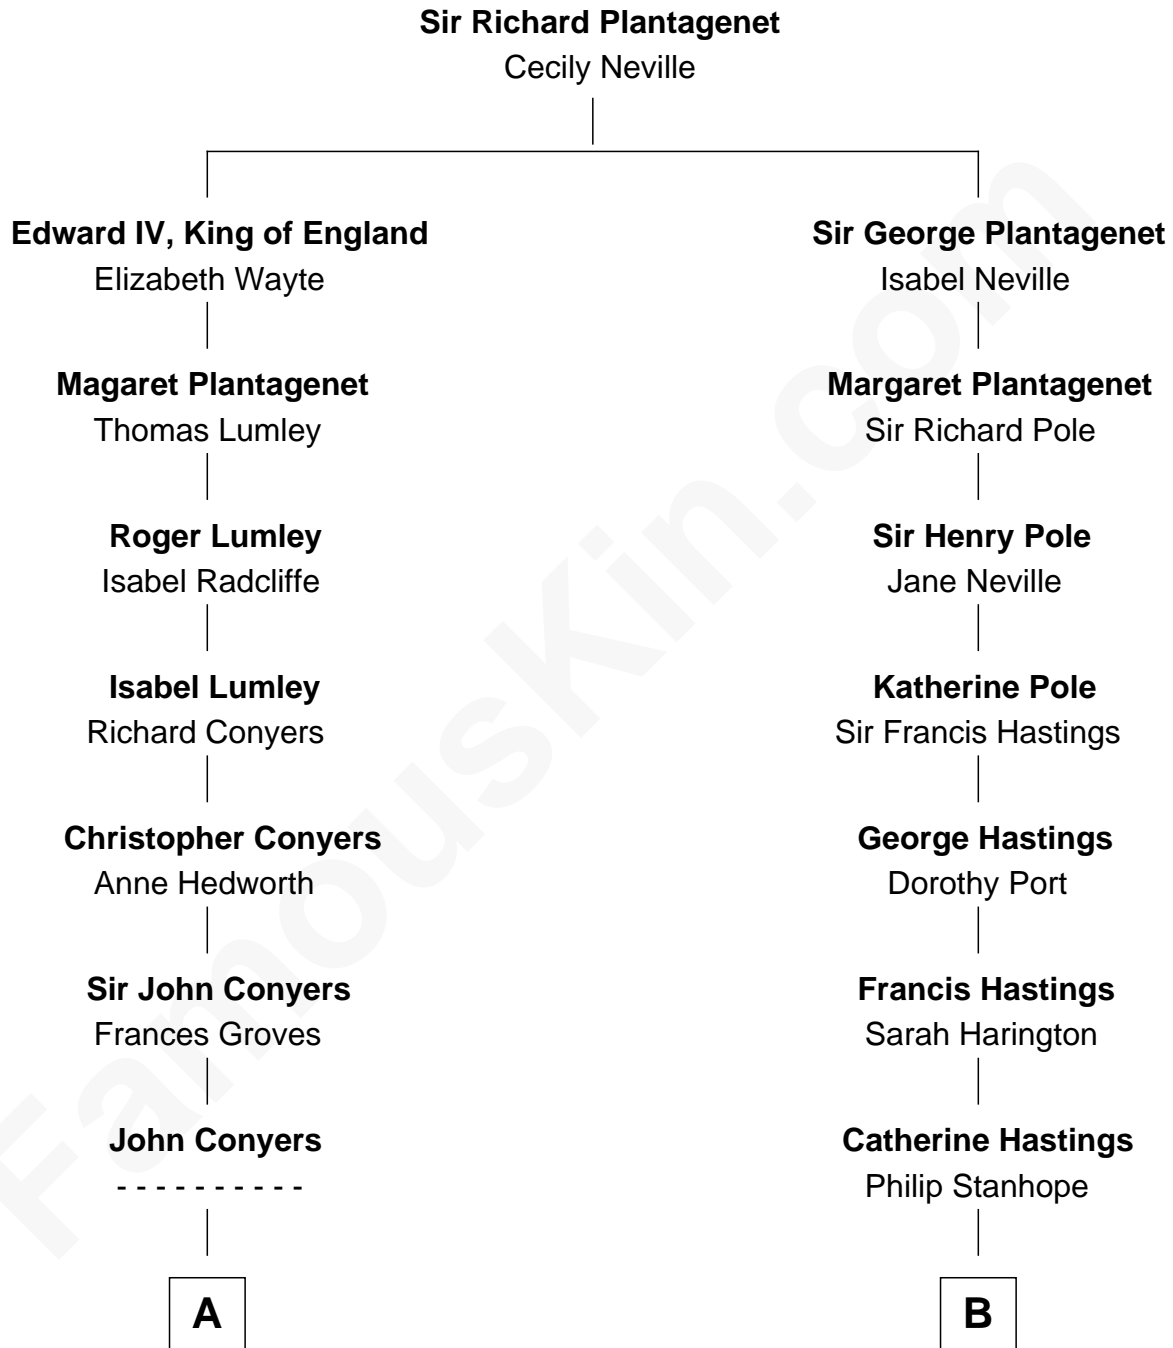

FamousKin.com

Relationship Chart of

Catherine Middleton

Princess of Wales

14th cousin 4 times removed of

E. M. Forster

English Novelist

C

Carole Elizabeth Goldsmith

Michael Francis Middleton

Catherine Middleton

Princess of Wales

FamousKin.com