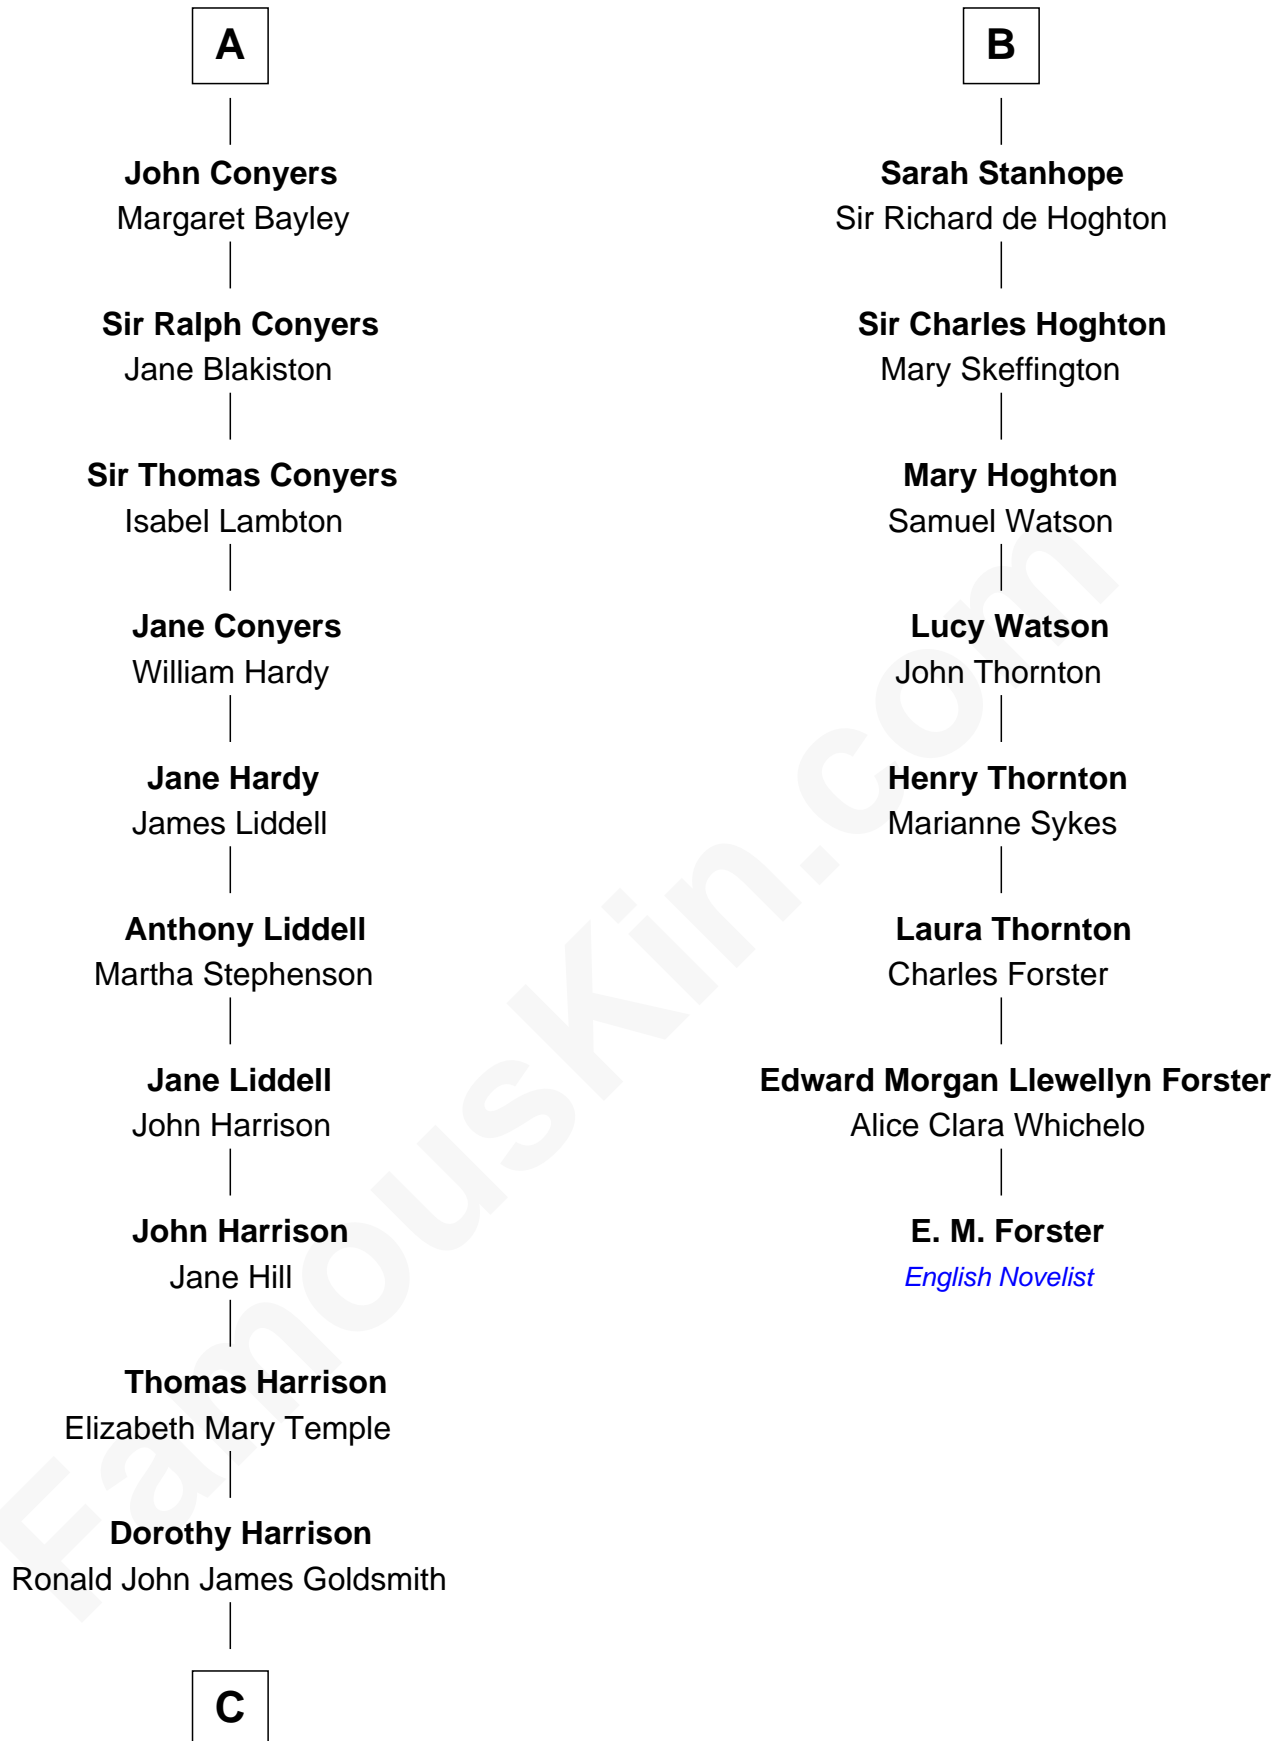

FamousKin.com

Relationship Chart of

Catherine Middleton

Princess of Wales

14th cousin 4 times removed of

E. M. Forster

English Novelist

C

Carole Elizabeth Goldsmith

Michael Francis Middleton

Catherine Middleton

Princess of Wales

FamousKin.com