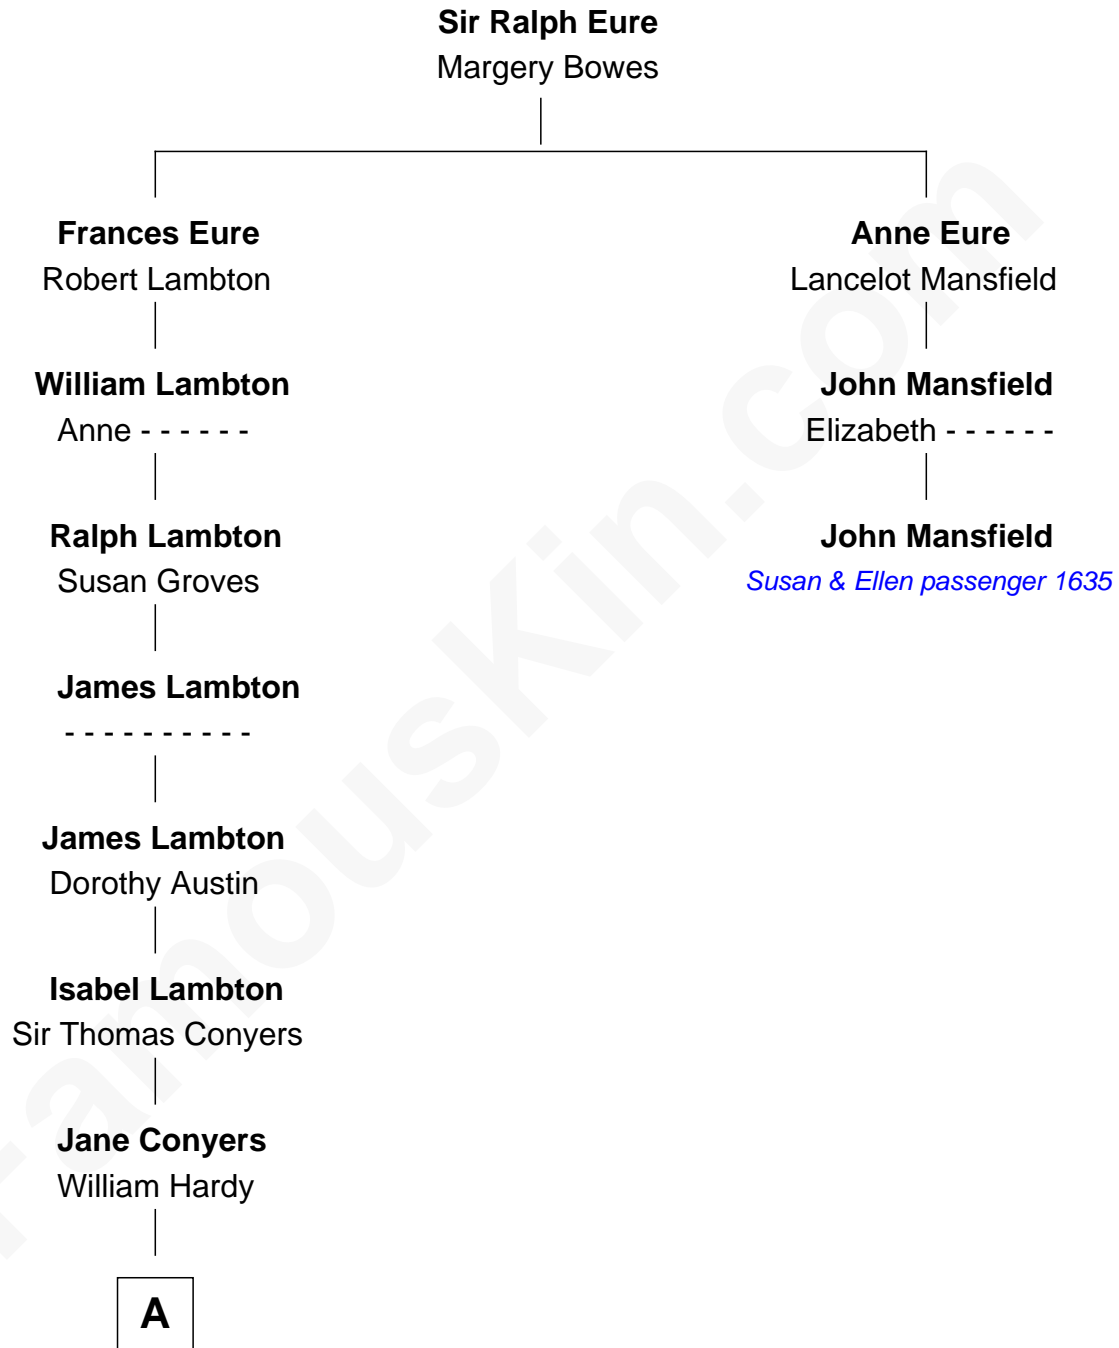

FamousKin.com

Relationship Chart of

Catherine Middleton

Princess of Wales

2nd cousin 12 times removed of

John Mansfield

(c1601 - 1674) Susan & Ellen passenger 1635

A

Jane Hardy
James Liddell

Anthony Liddell
Martha Stephenson

Jane Liddell
John Harrison

John Harrison
Jane Hill

Thomas Harrison
Elizabeth Mary Temple

Dorothy Harrison
Ronald John James Goldsmith

Carole Elizabeth Goldsmith
Michael Francis Middleton