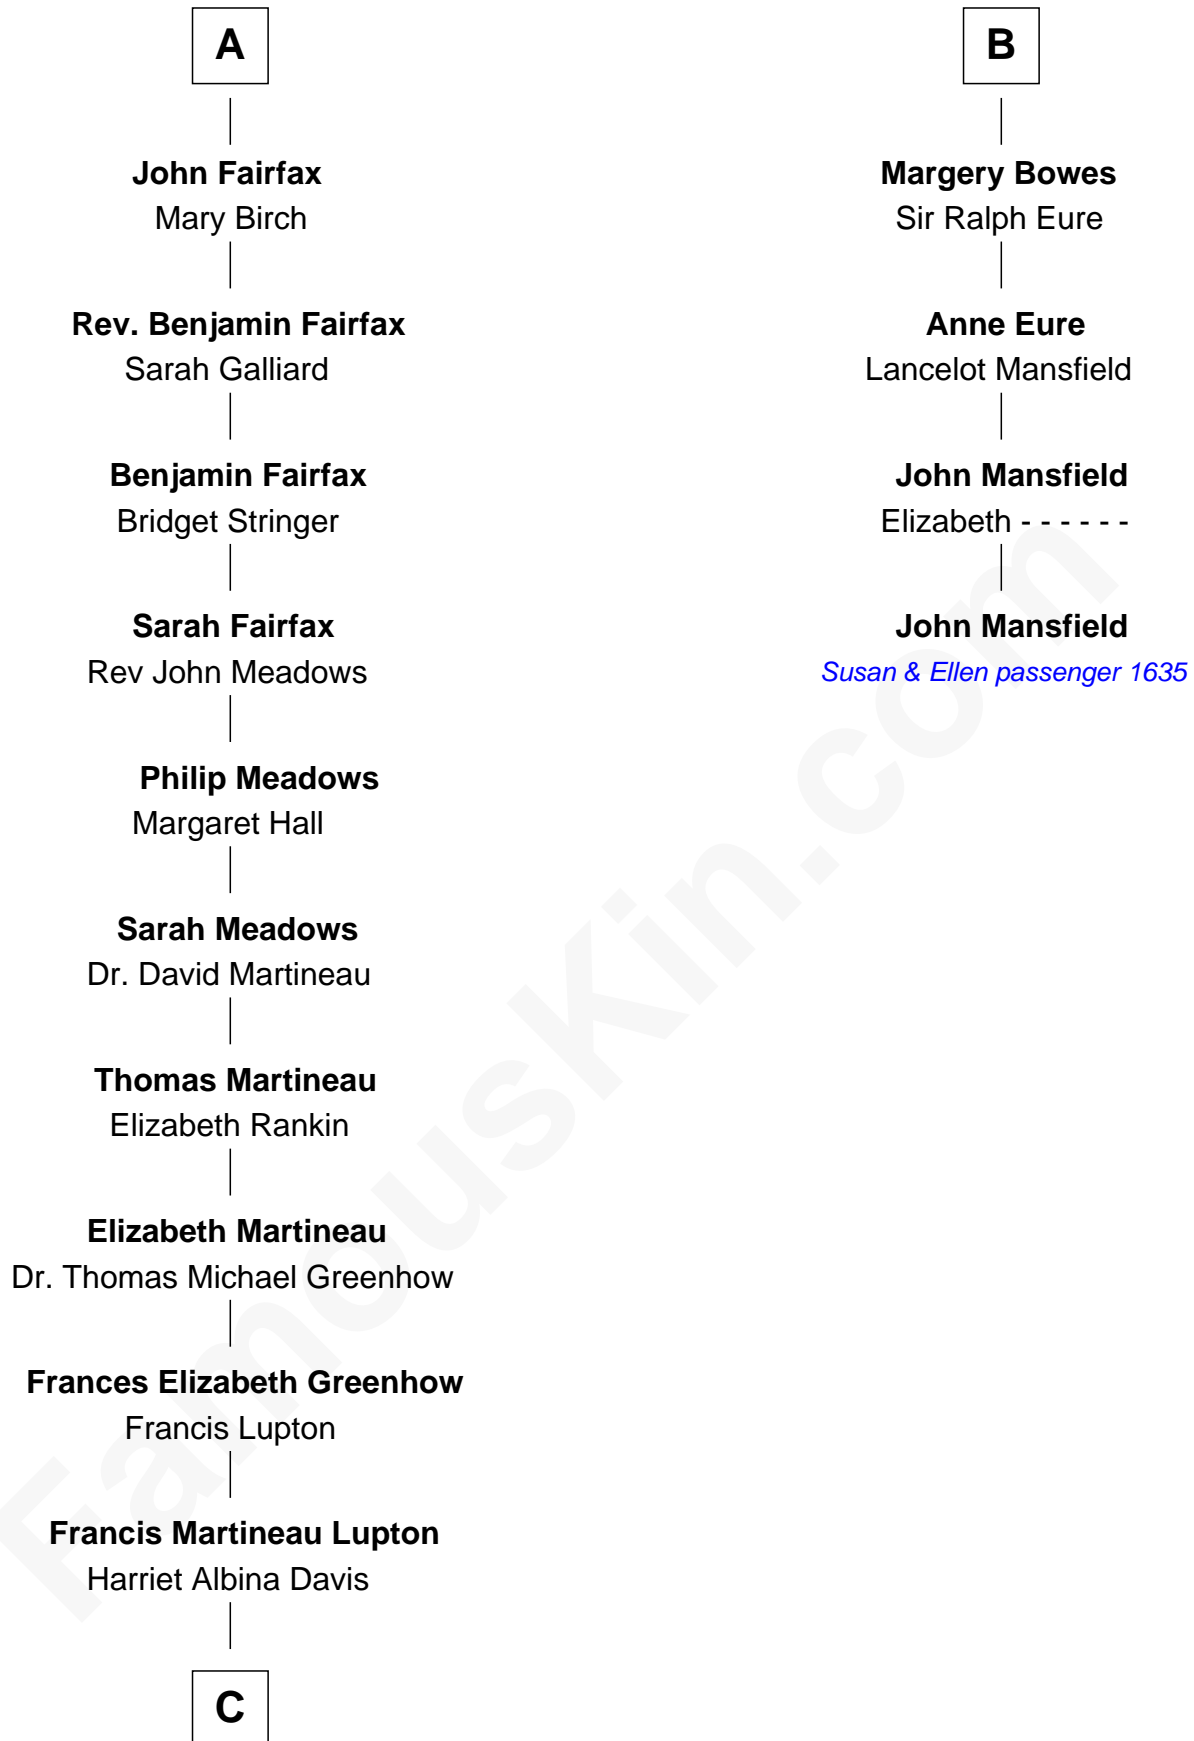

## Relationship Chart of

### Catherine Middleton

*Princess of Wales*

10th cousin 10 times removed of

**John Mansfield**

*(c1601 - 1674) Susan & Ellen passenger 1635*

**C**

—  
**Olive Christina Lupton**

Richard Noel Middleton

—  
**Peter Francis Middleton**

Valerie Glassborow

—  
**Michael Francis Middleton**

Carole Elizabeth Goldsmith

—  
**Catherine Middleton**

*Princess of Wales*

FamousKin.com