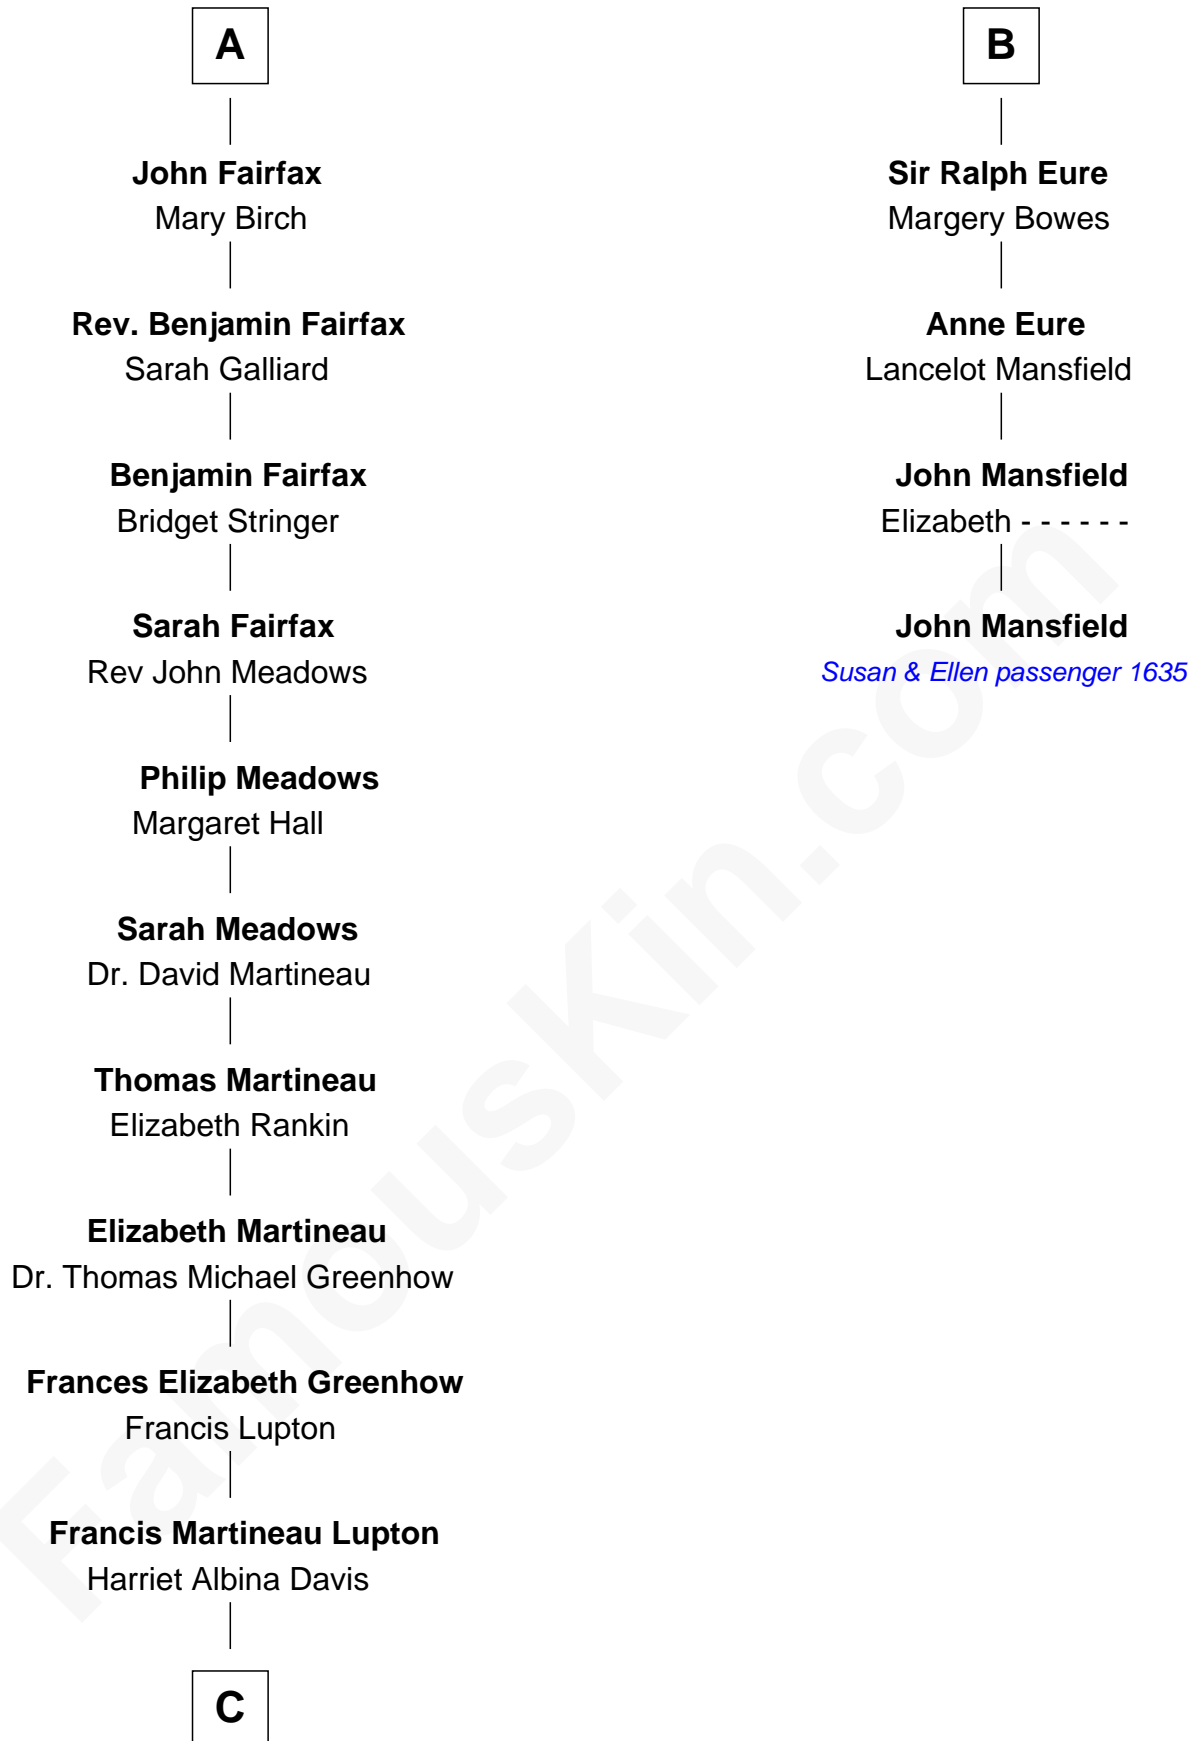

FamousKin.com

Relationship Chart of

Catherine Middleton

Princess of Wales

10th cousin 10 times removed of

John Mansfield

(c1601 - 1674) Susan & Ellen passenger 1635

Edward III, King of England

Philippa of Hainault

C

—
Olive Christina Lupton

Richard Noel Middleton

—
Peter Francis Middleton

Valerie Glassborow

—
Michael Francis Middleton

Carole Elizabeth Goldsmith