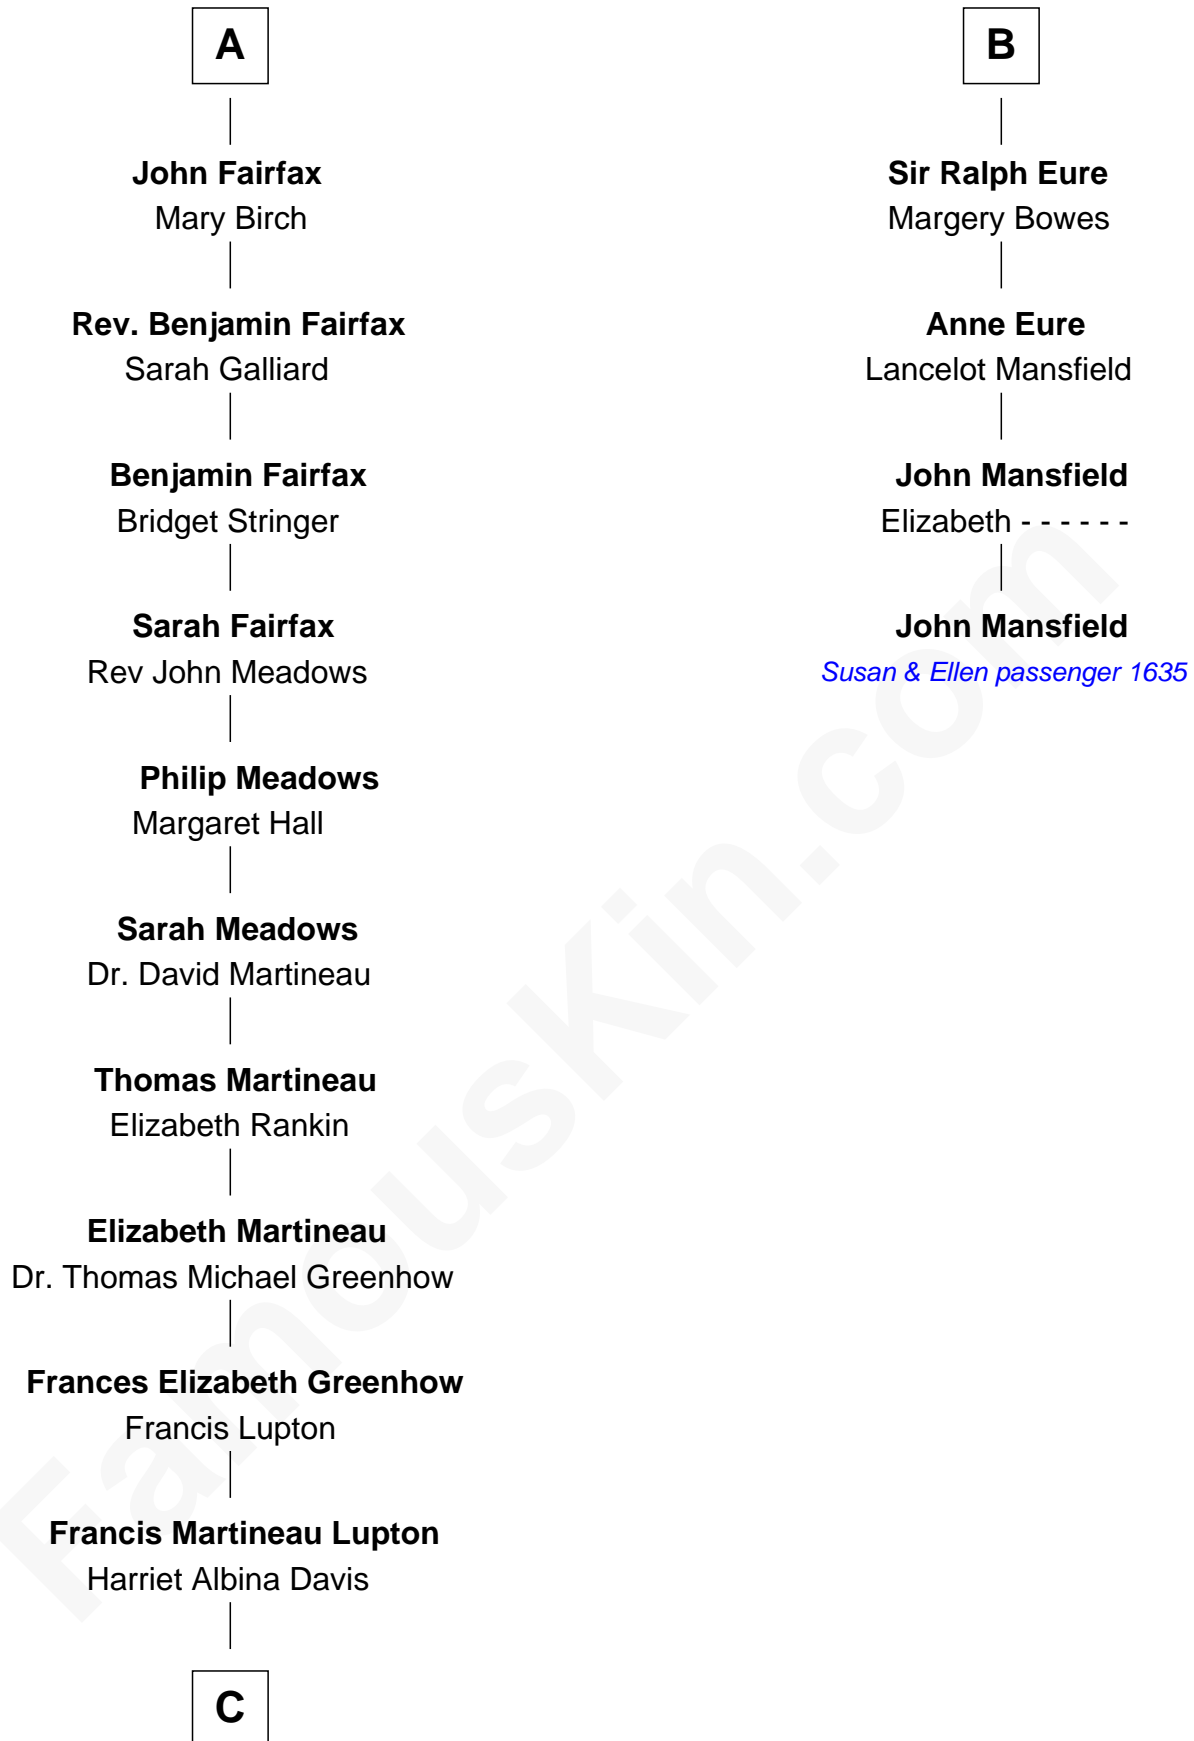

## Relationship Chart of

### Catherine Middleton

*Princess of Wales*

10th cousin 10 times removed of

**John Mansfield**

*(c1601 - 1674) Susan & Ellen passenger 1635*

**Sir Paon de Roet**

**C**

—  
**Olive Christina Lupton**

Richard Noel Middleton

—  
**Peter Francis Middleton**

Valerie Glassborow

—  
**Michael Francis Middleton**

Carole Elizabeth Goldsmith

—  
**Catherine Middleton**

*Princess of Wales*

FamousKin.com