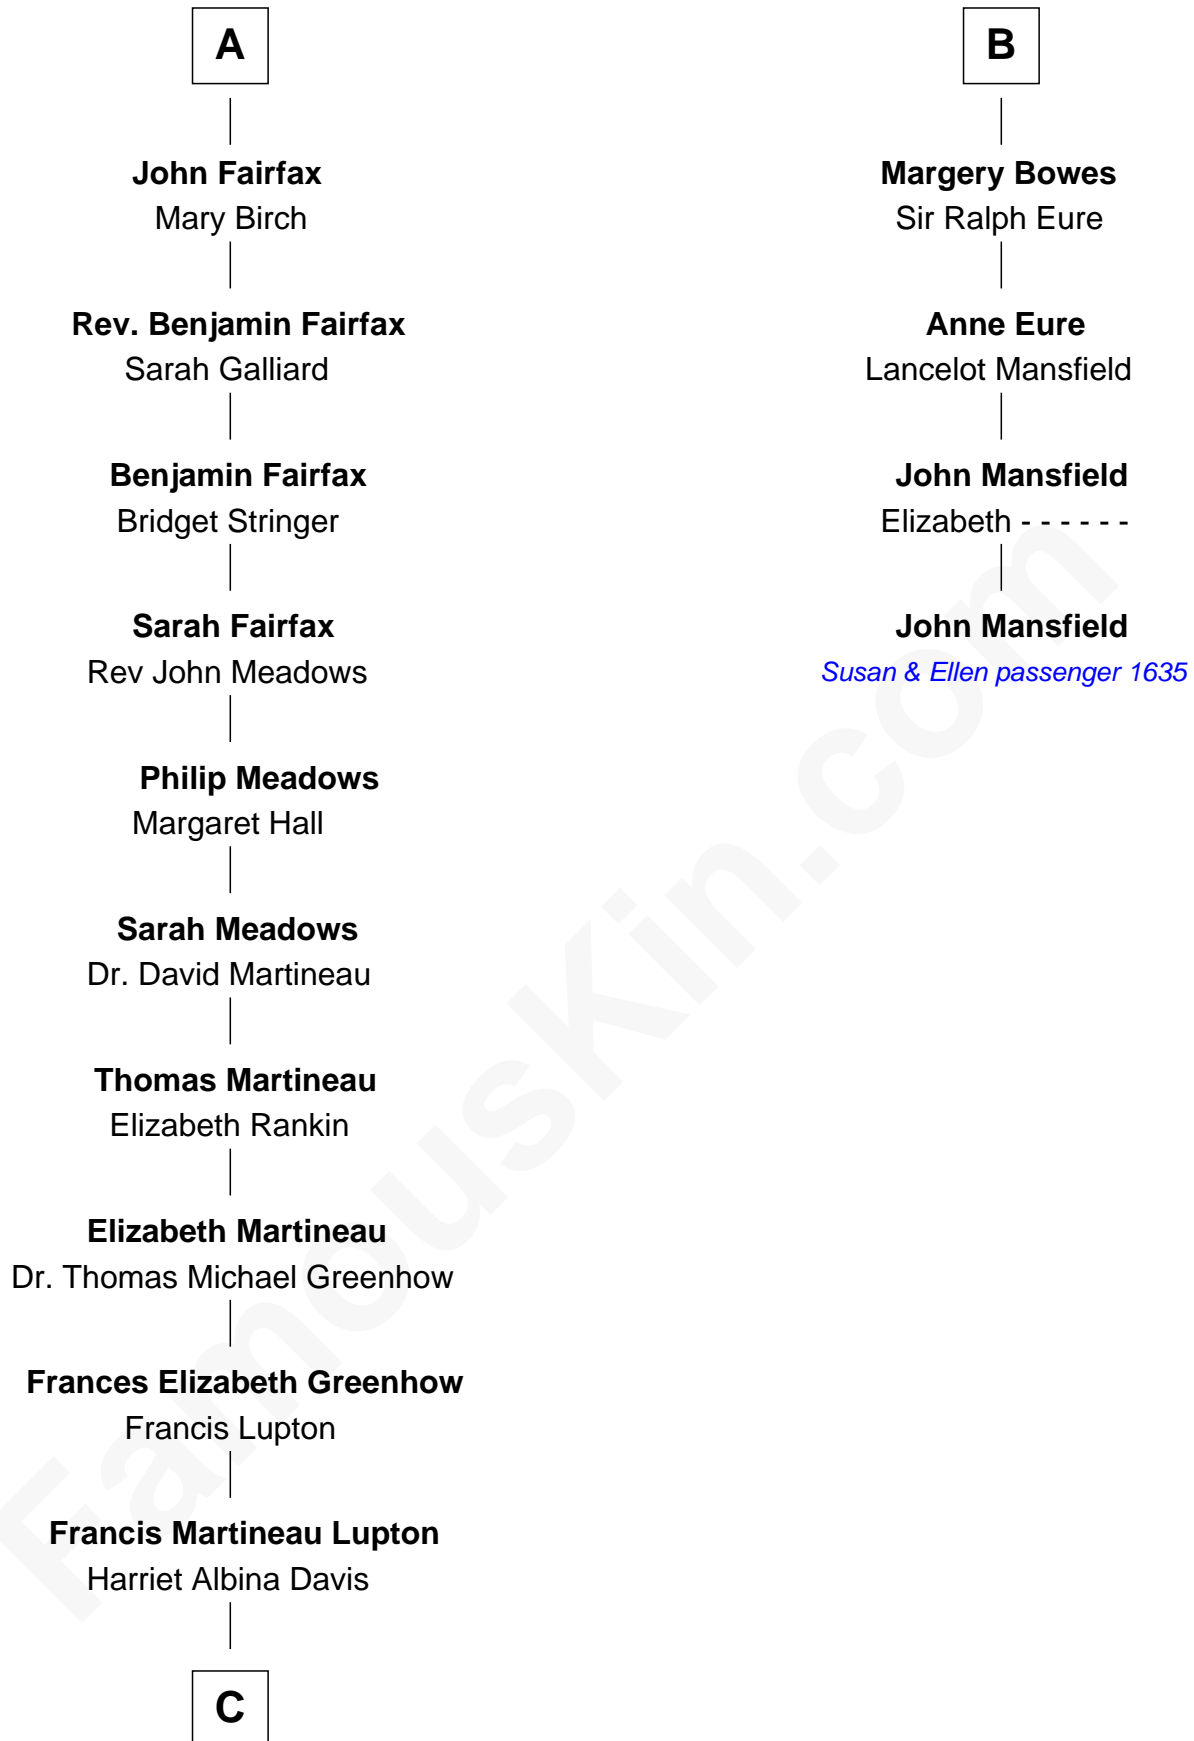

FamousKin.com

Relationship Chart of

Catherine Middleton

Princess of Wales

10th cousin 10 times removed of

John Mansfield

(c1601 - 1674) Susan & Ellen passenger 1635

Sir Ralph de Neville

Alice de Audley

C

—
Olive Christina Lupton

Richard Noel Middleton

—
Peter Francis Middleton

Valerie Glassborow

—
Michael Francis Middleton

Carole Elizabeth Goldsmith