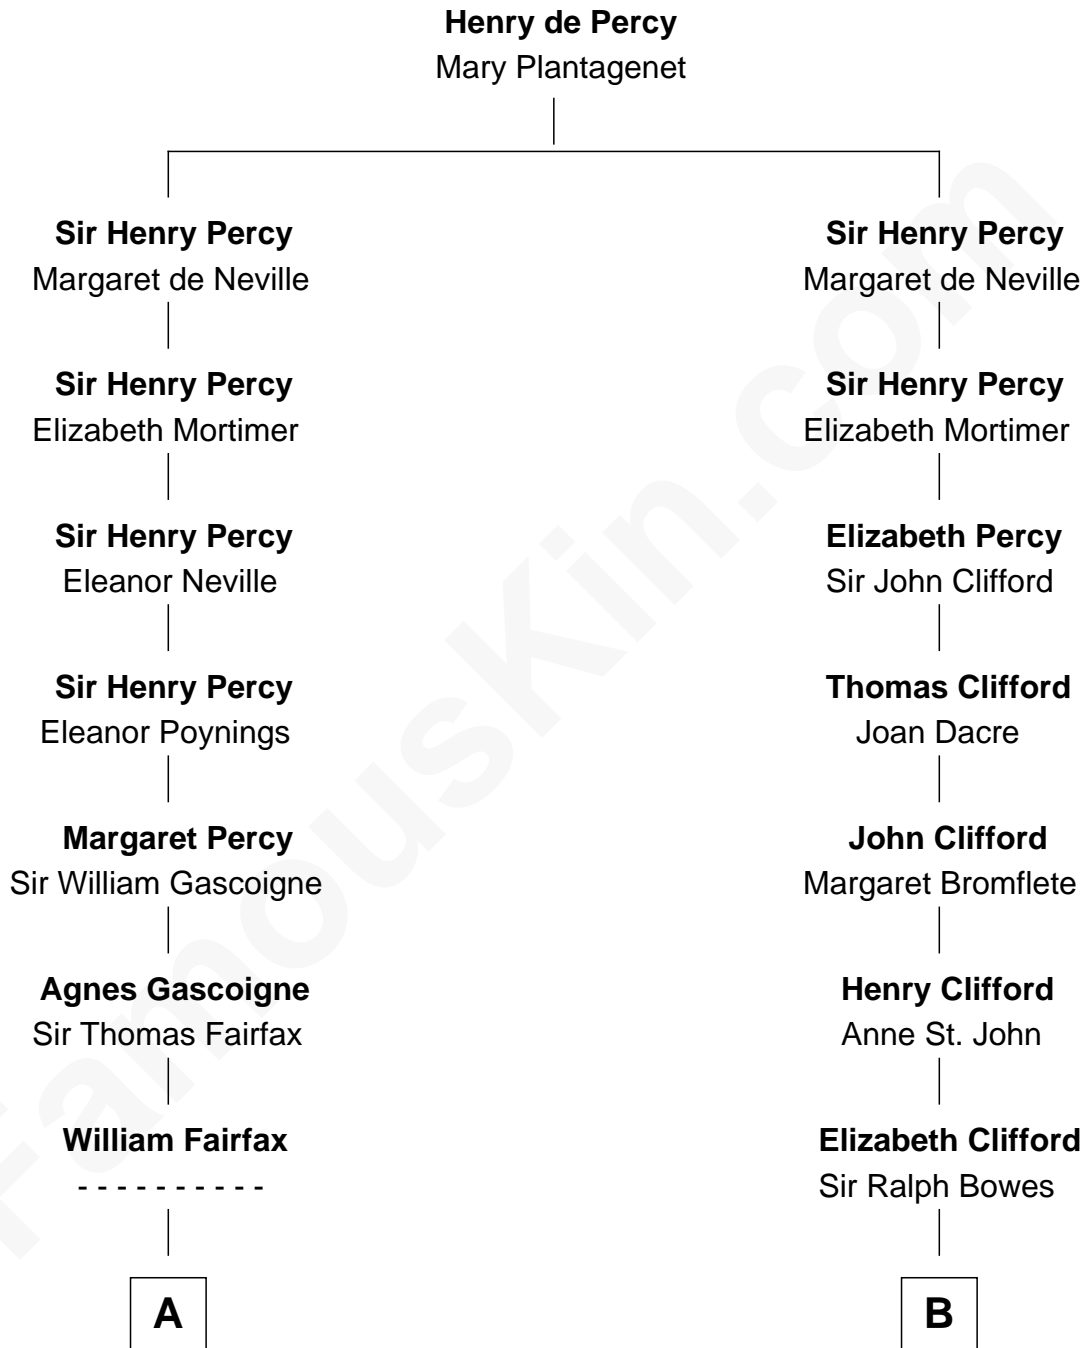

FamousKin.com

Relationship Chart of

Catherine Middleton

Princess of Wales

10th cousin 10 times removed of

John Mansfield

(c1601 - 1674) Susan & Ellen passenger 1635

C

—
Olive Christina Lupton

Richard Noel Middleton

—
Peter Francis Middleton

Valerie Glassborow

—
Michael Francis Middleton

Carole Elizabeth Goldsmith

—
Catherine Middleton

Princess of Wales