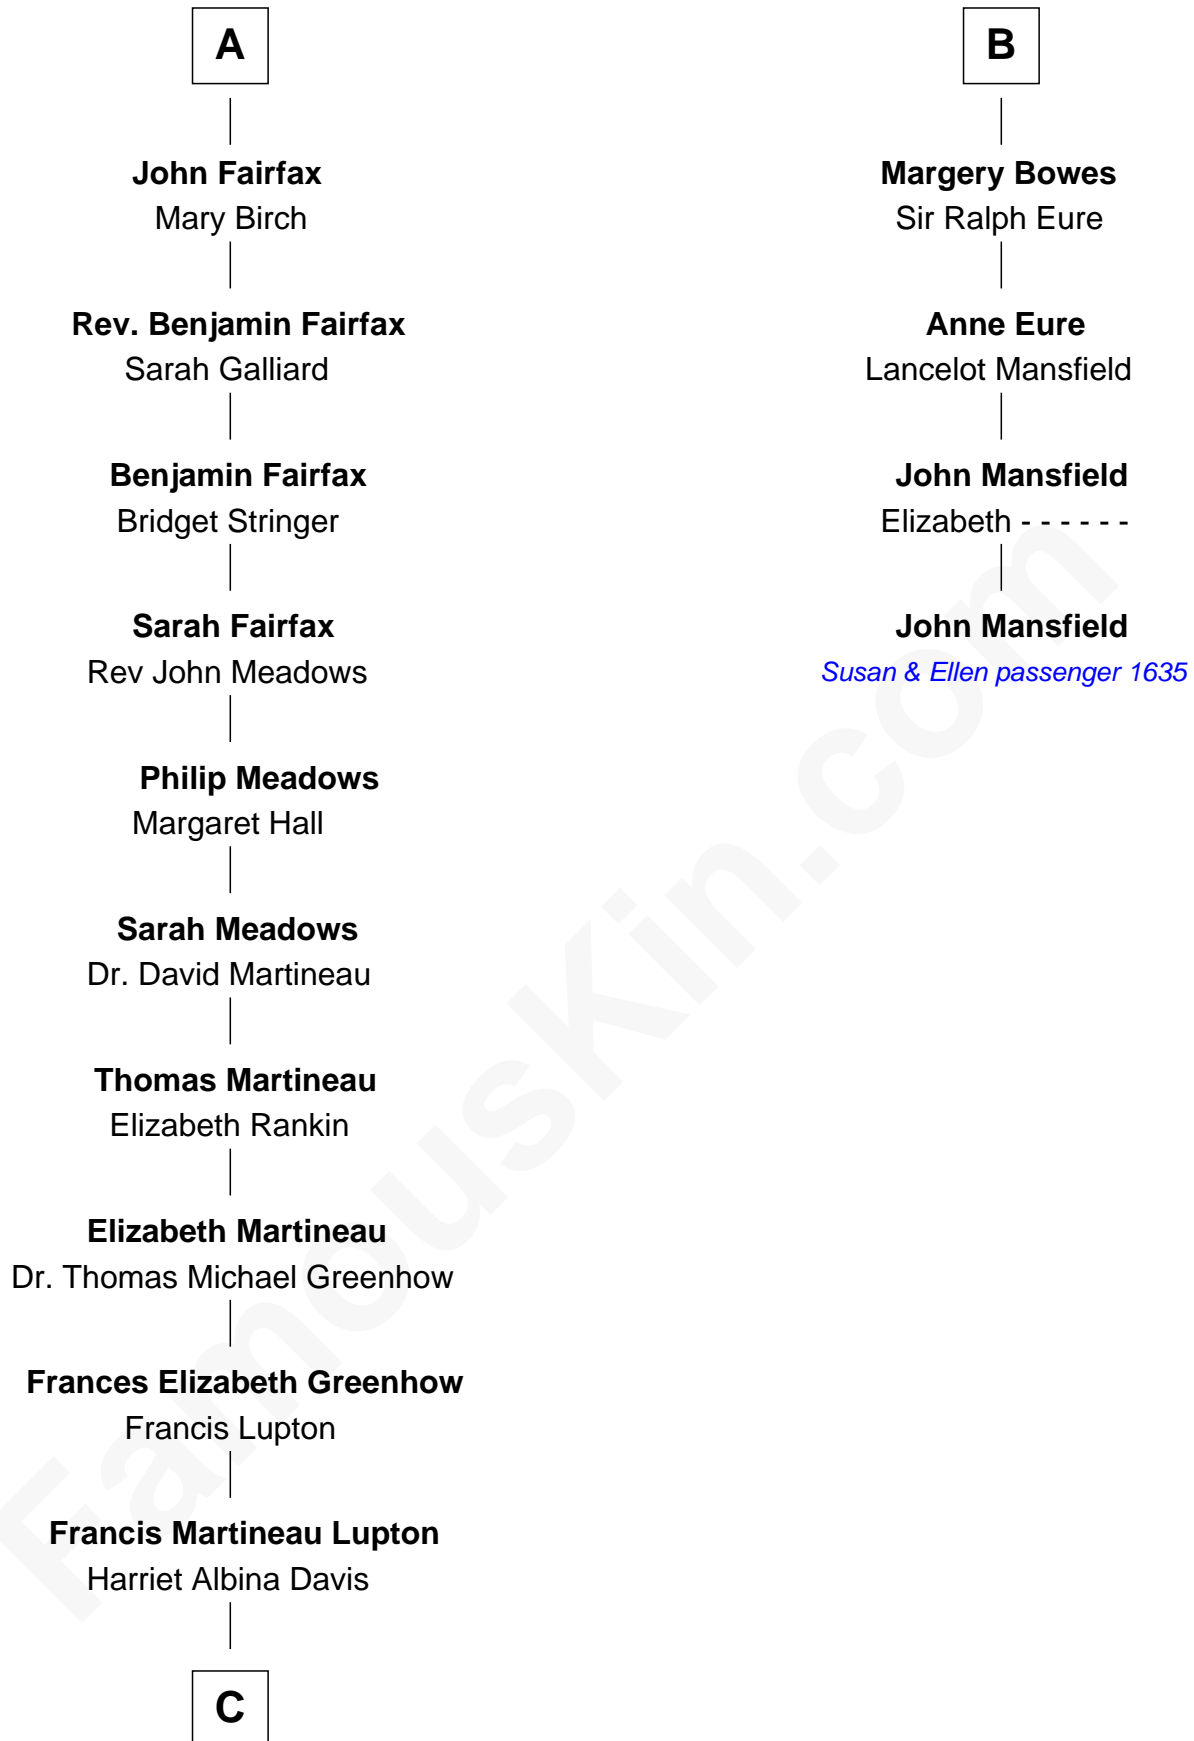

FamousKin.com

Relationship Chart of

Catherine Middleton

Princess of Wales

10th cousin 10 times removed of

John Mansfield

(c1601 - 1674) Susan & Ellen passenger 1635

C