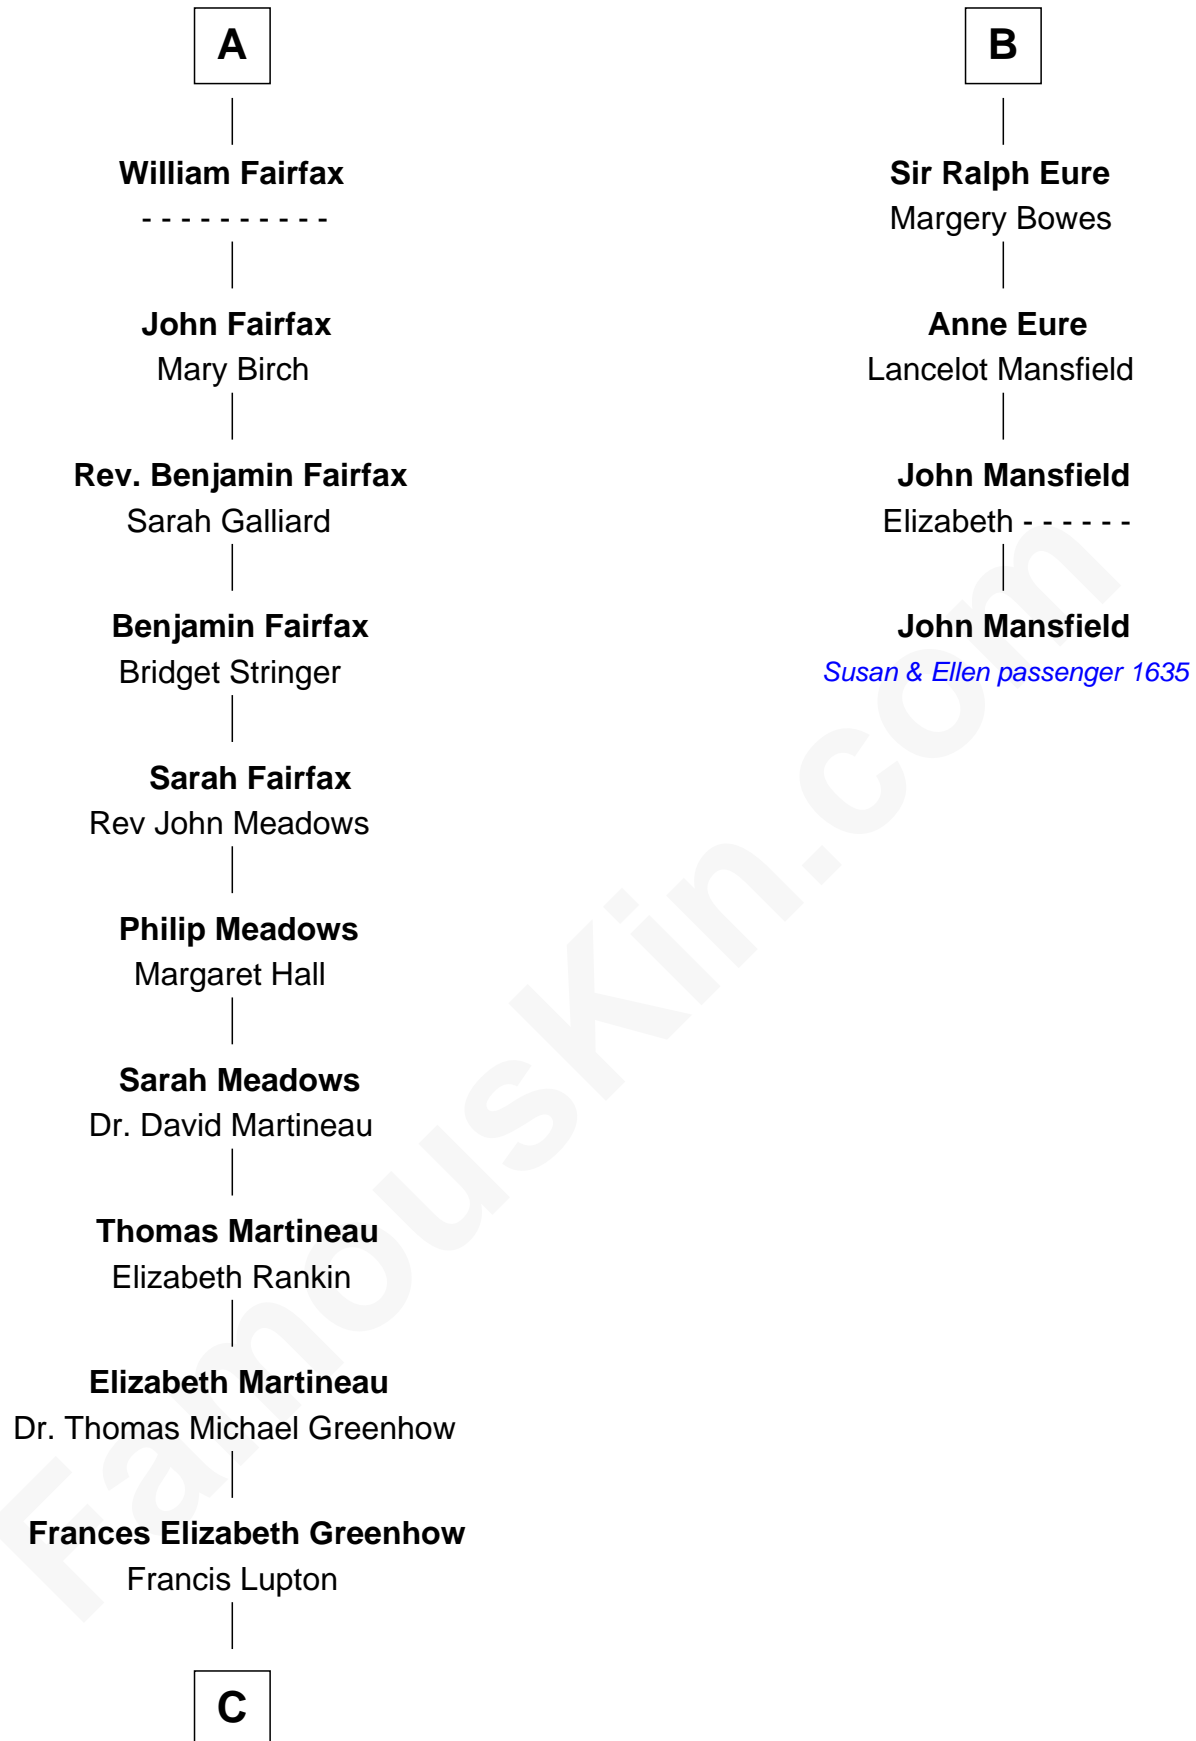

FamousKin.com

Relationship Chart of

Catherine Middleton

Princess of Wales

10th cousin 11 times removed of

John Mansfield

(c1601 - 1674) Susan & Ellen passenger 1635

C