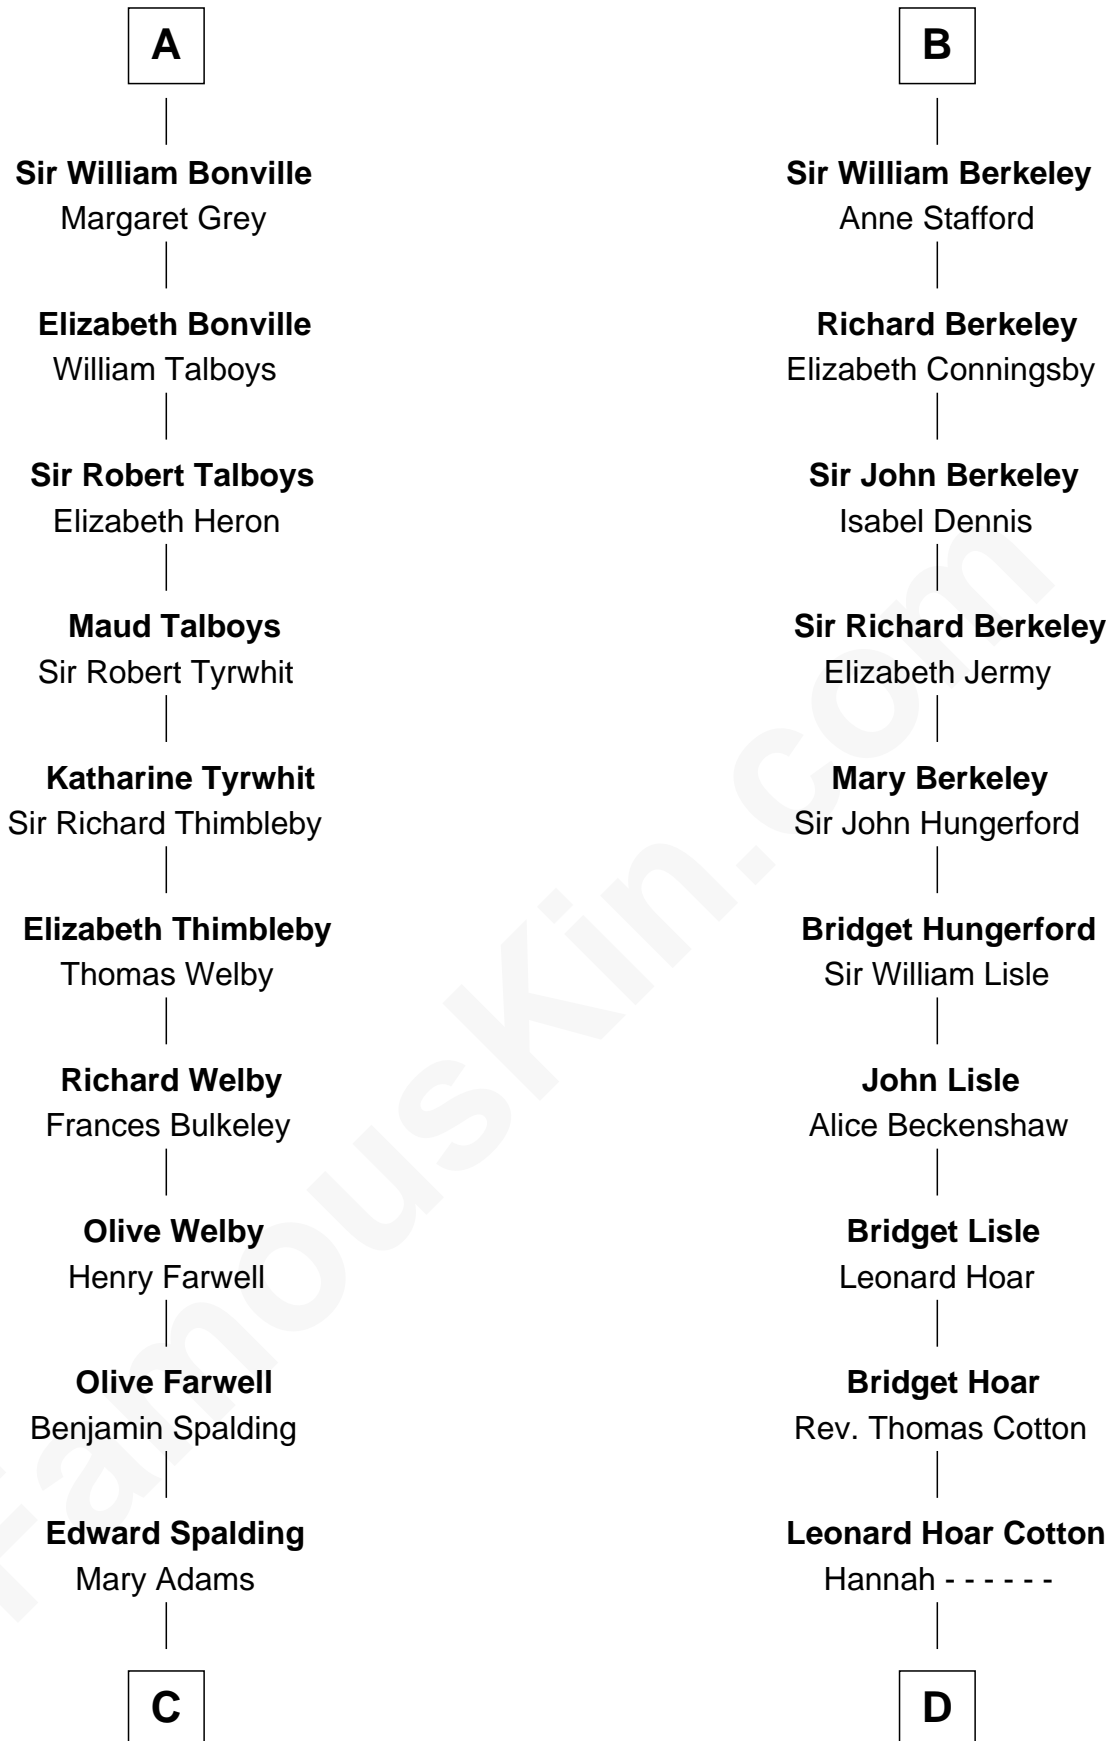

FamousKin.com Relationship Chart of

William Rufus Day

36th U.S. Secretary of State

21st cousin of

Emma Eames

Opera Singer

C

Ebenezer Spalding

Mary Fassett

Dr. Rufus Spalding

Lydia Paine

Rufus Paine Spalding

Lucretia A. Swift

Emily Swift Spalding

Luther Day

William Rufus Day