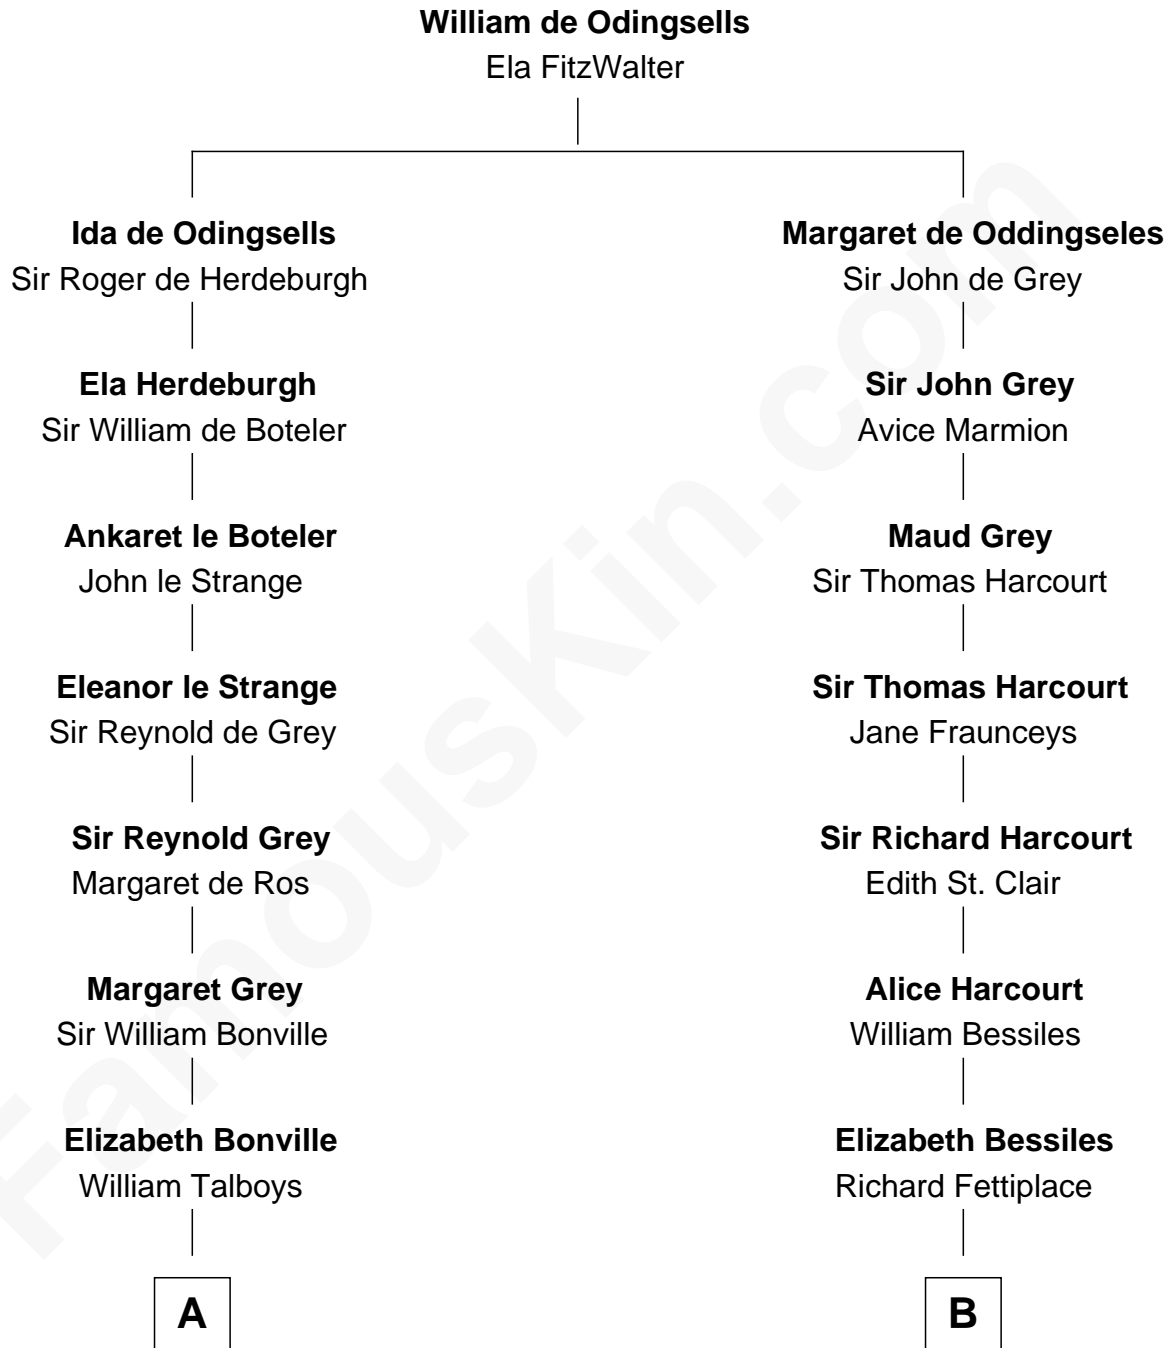

FamousKin.com Relationship Chart of

William Rufus Day

36th U.S. Secretary of State

18th cousin 1 time removed of

Milton Bradley

Founder, Milton Bradley Company

C

Rufus Paine Spalding

Lucretia A. Swift

Emily Swift Spalding

Luther Day

William Rufus Day

36th U.S. Secretary of State

D

Fanny Lyford

Lewis Bradley