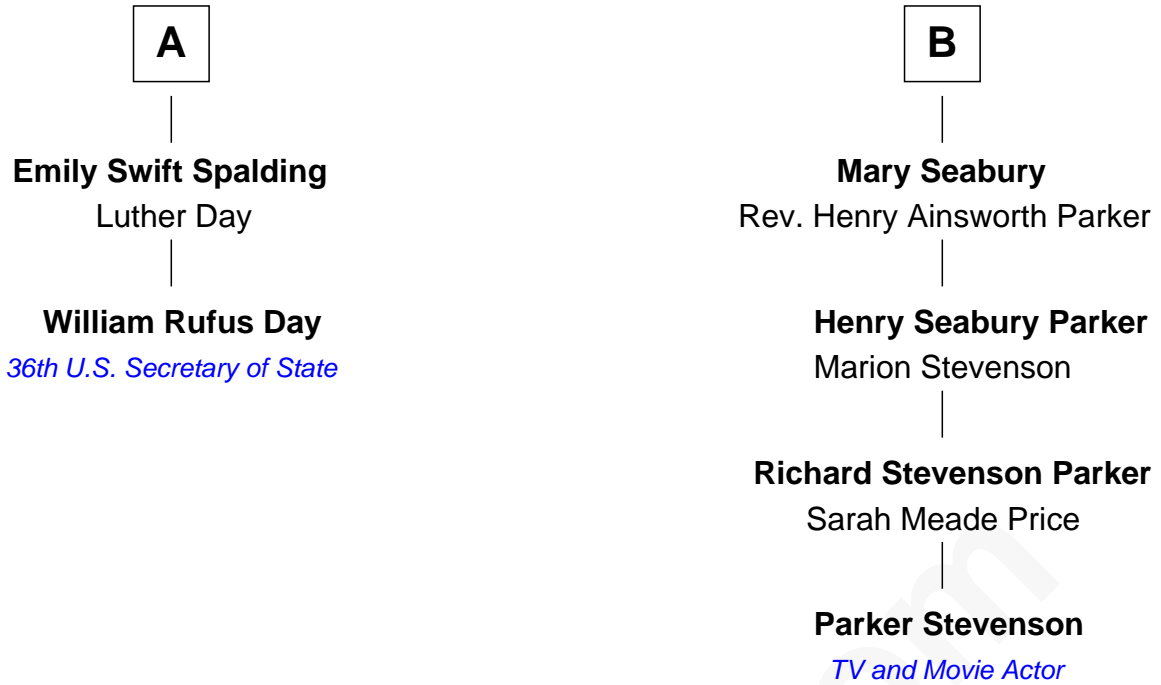

# FamousKin.com Relationship Chart of

**William Rufus Day**

*36th U.S. Secretary of State*

8th cousin 2 times removed of

**Parker Stevenson**

*TV and Movie Actor*

FamousKin.com