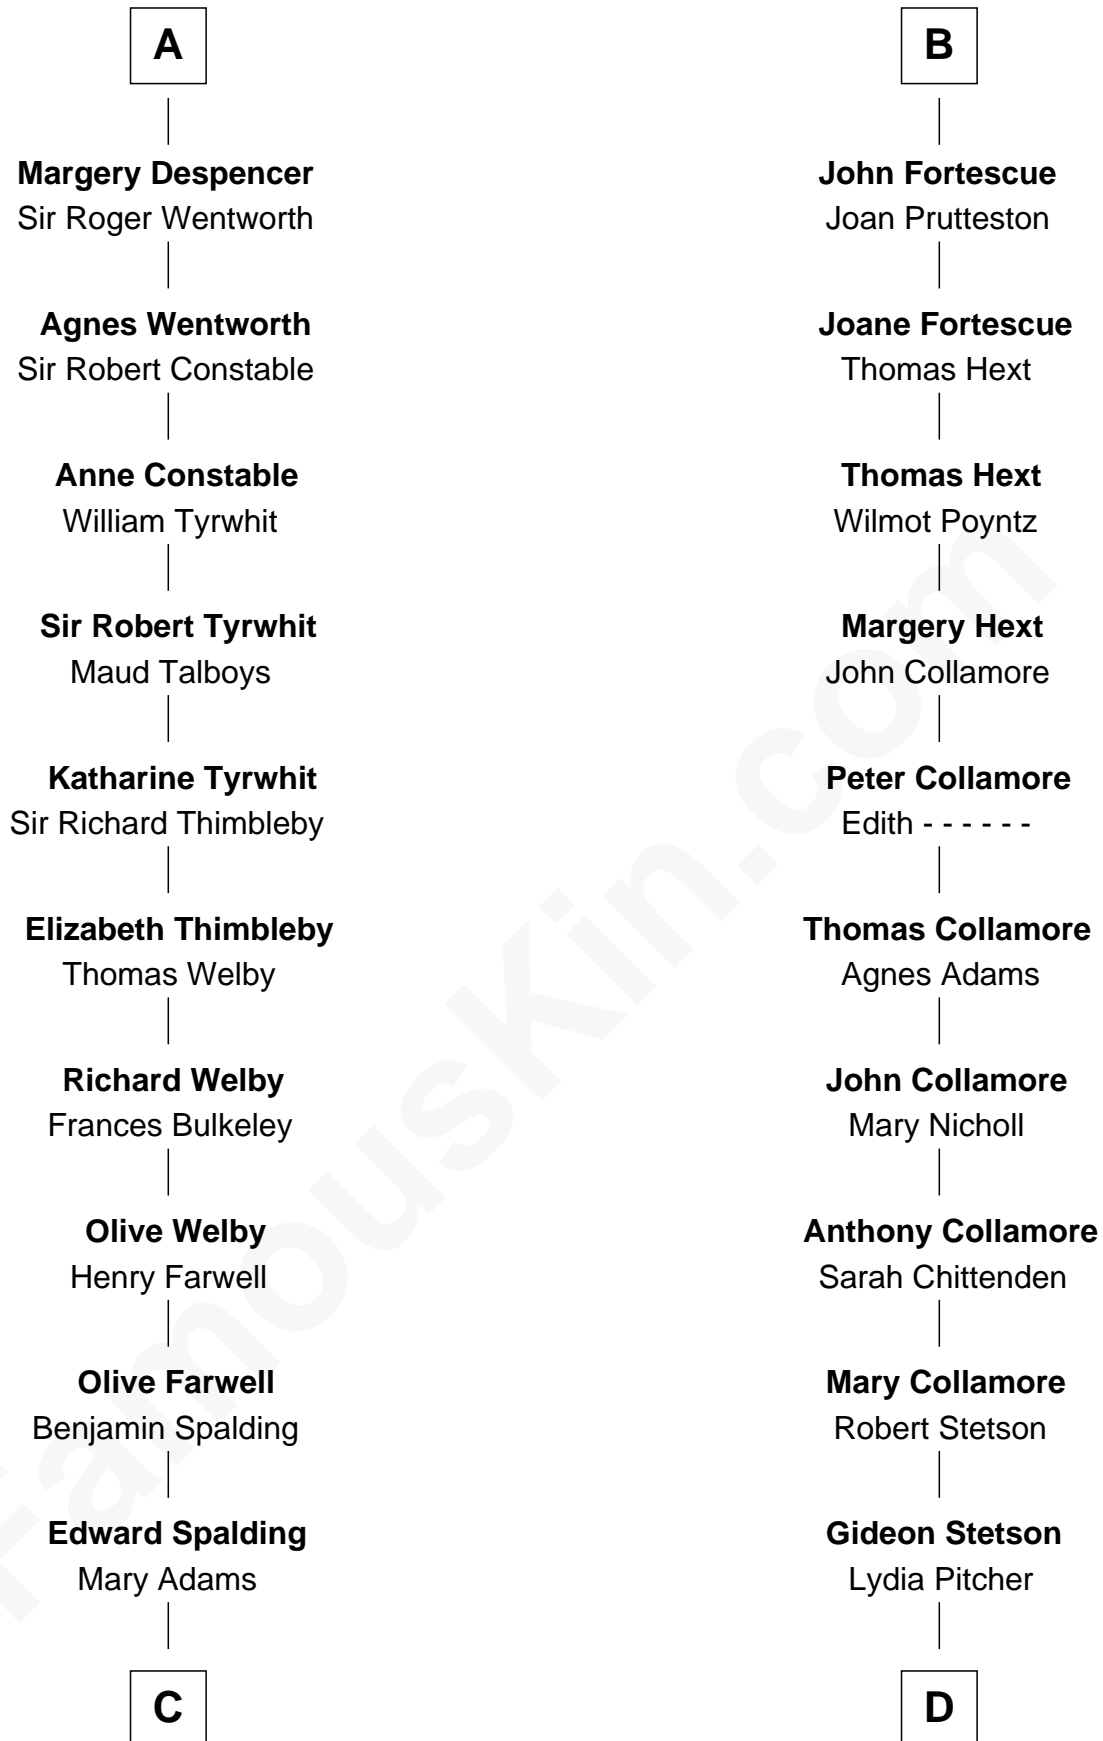

FamousKin.com Relationship Chart of

William Rufus Day

36th U.S. Secretary of State

21st cousin of

Benton MacKaye

Co-Founder, Appalachian Trail

Sir Geoffrey FitzPiers

Aveline de Clare