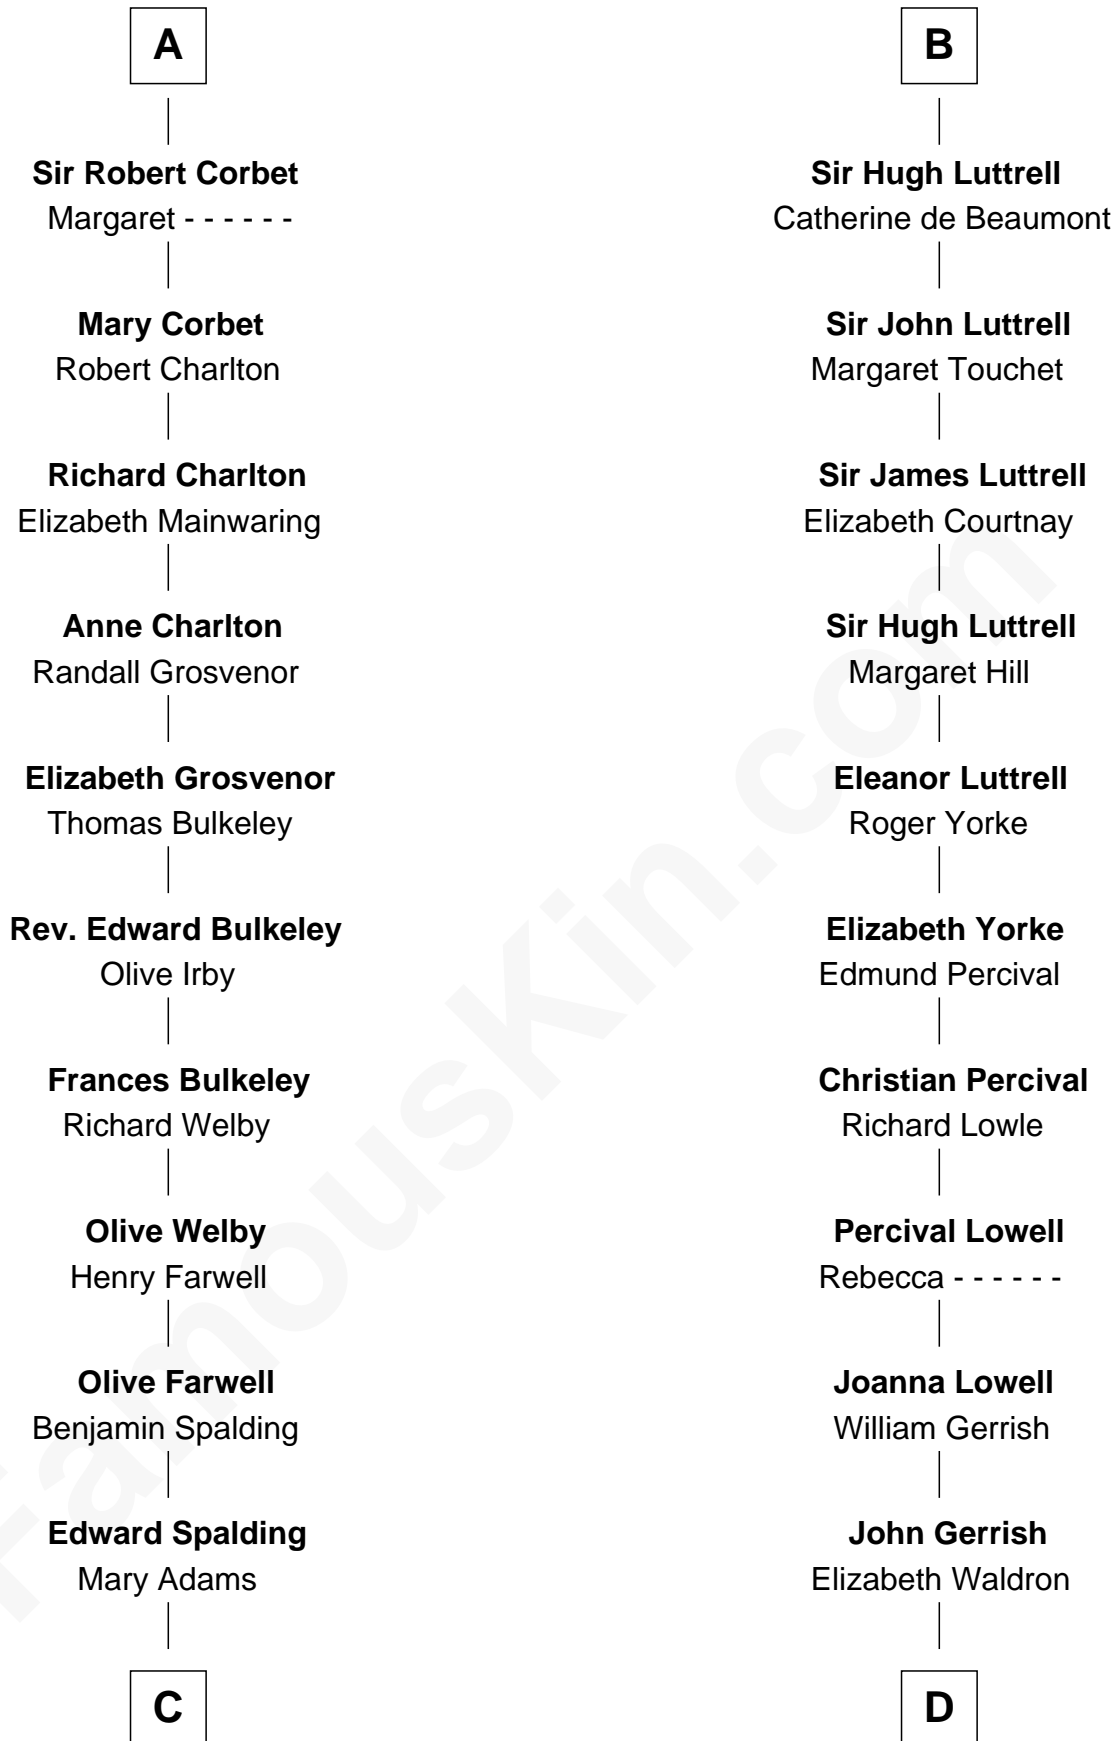

# FamousKin.com Relationship Chart of

**William Rufus Day**

*36th U.S. Secretary of State*

20th cousin 1 time removed of

**Ichabod Goodwin**

*27th Governor of New Hampshire*

**John FitzGilbert**  
Sybilla of Salisbury

**C**

**Ebenezer Spalding**

Mary Fassett

**Dr. Rufus Spalding**

Lydia Paine

**Rufus Paine Spalding**

Lucretia A. Swift

**Emily Swift Spalding**