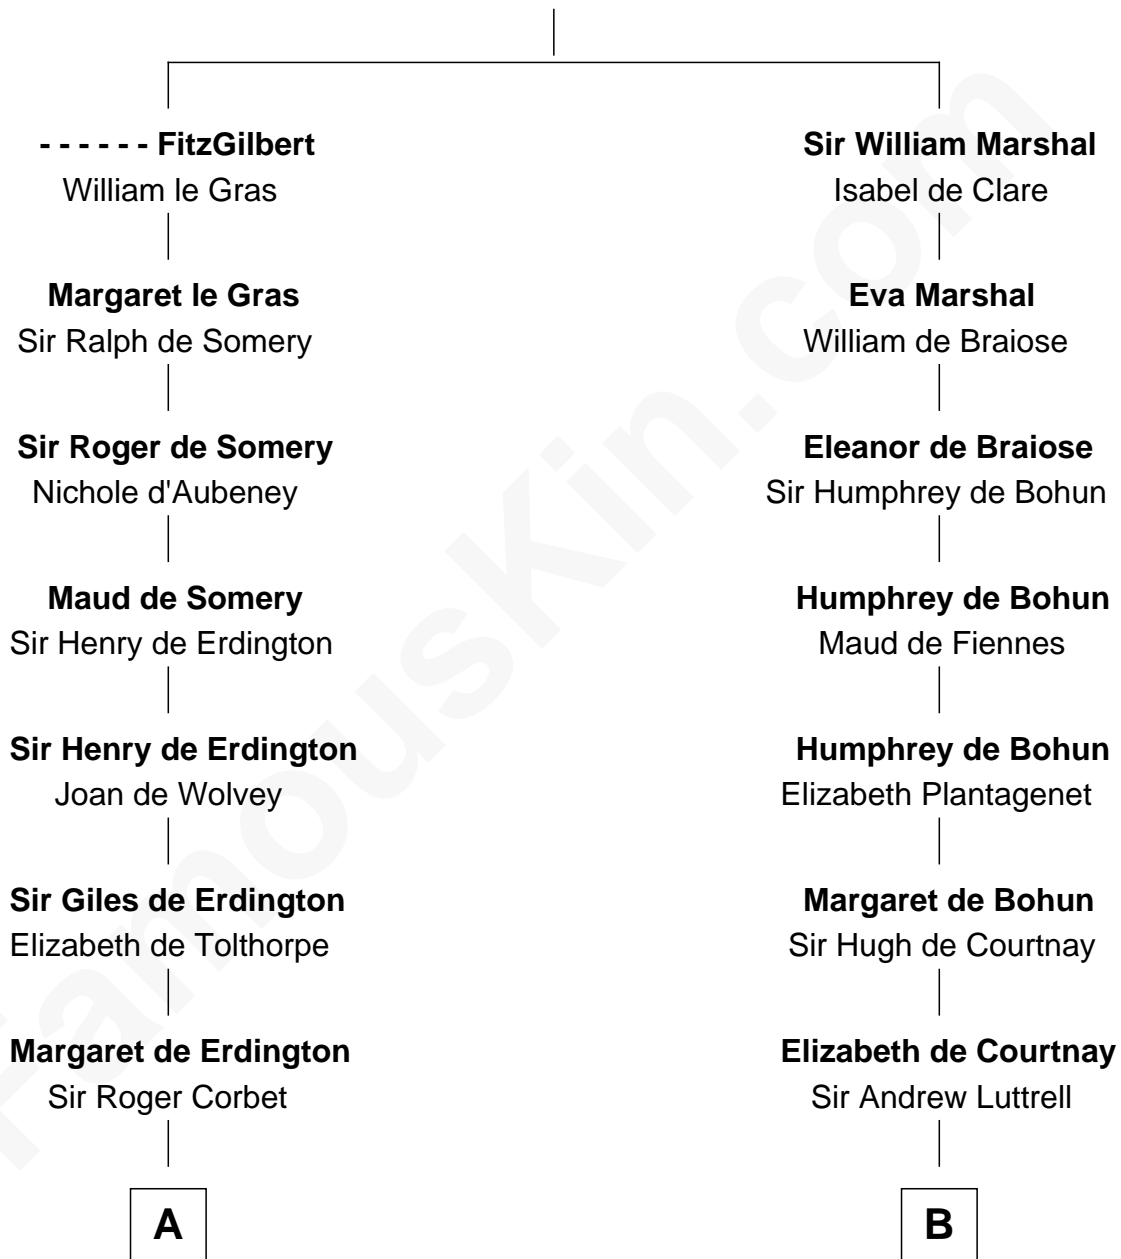

# FamousKin.com Relationship Chart of

**William Rufus Day**

*36th U.S. Secretary of State*

20th cousin 1 time removed of

**Ichabod Goodwin**

*27th Governor of New Hampshire*

**John FitzGilbert**  
Sybilla of Salisbury

**C**

**Ebenezer Spalding**

Mary Fassett

**Dr. Rufus Spalding**

Lydia Paine

**Rufus Paine Spalding**

Lucretia A. Swift

**Emily Swift Spalding**

Luther Day

**William Rufus Day**

*36th U.S. Secretary of State*

**D**

**Col. Timothy Gerrish**

Sarah Elliot

**Col. Joseph Gerrish**

Anna Thompson