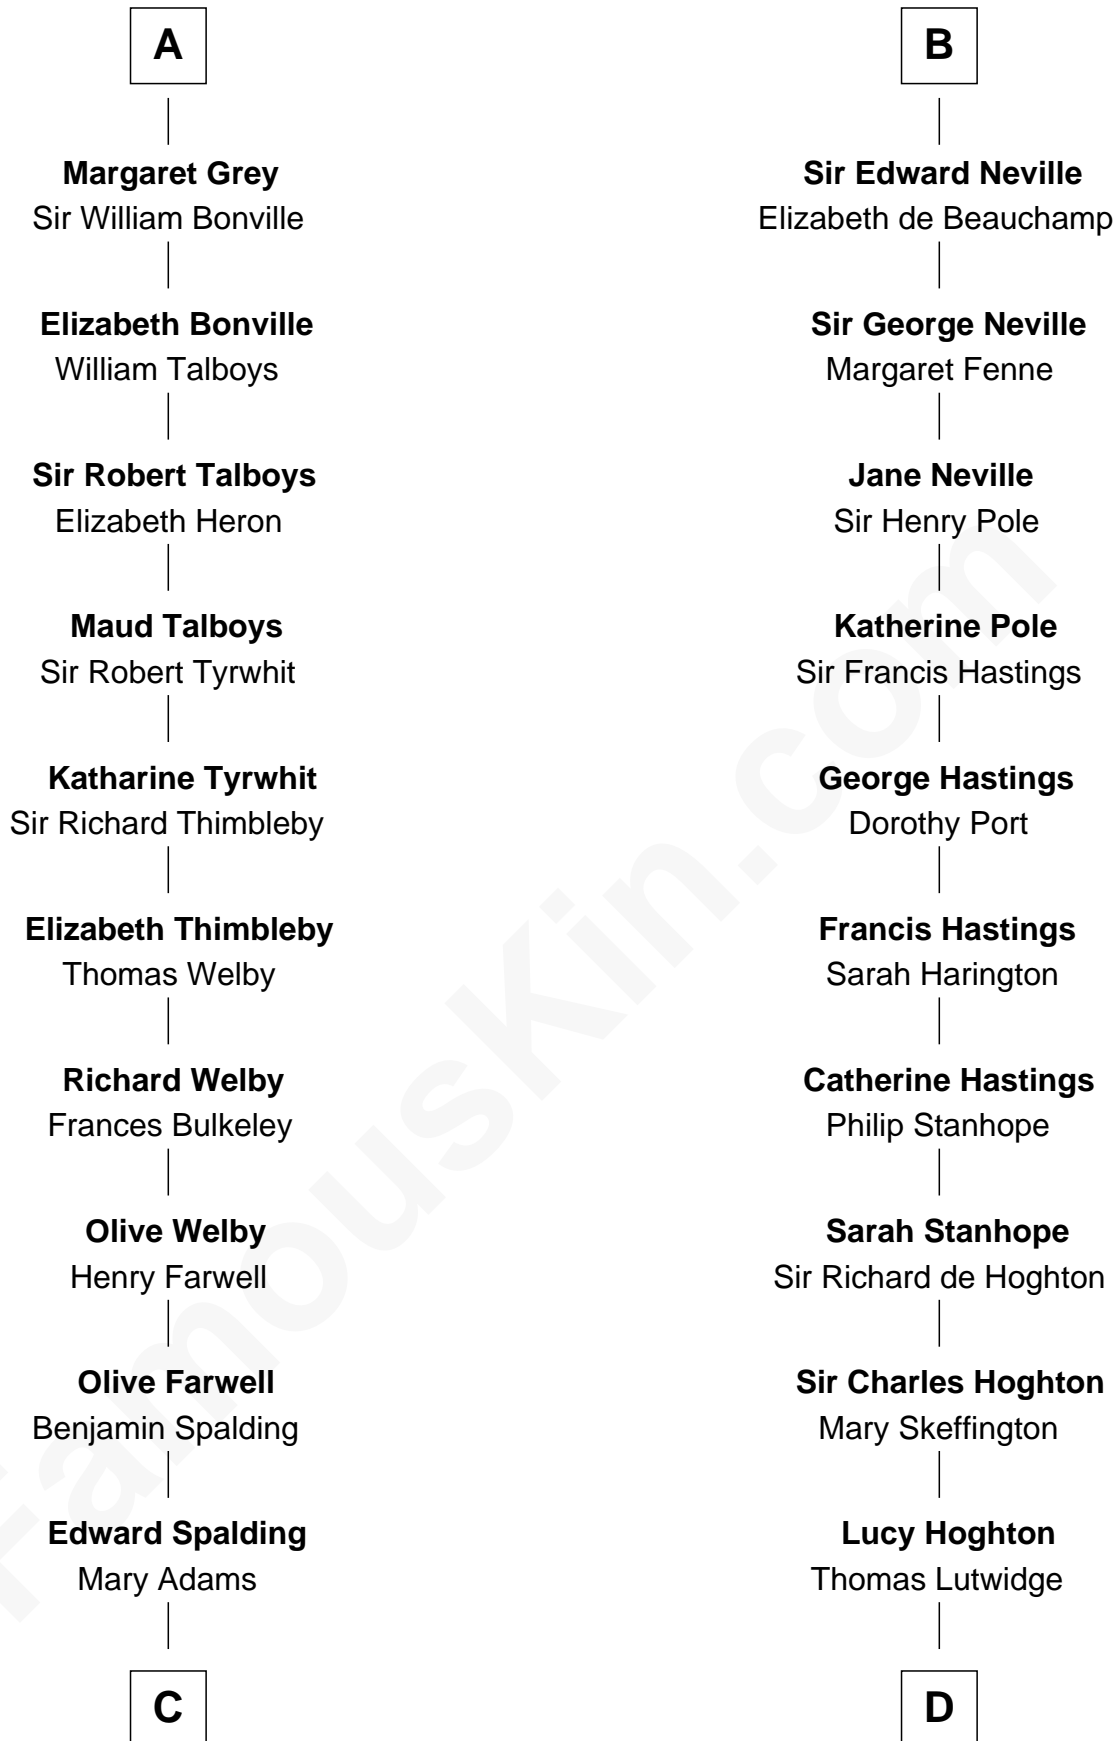

# FamousKin.com Relationship Chart of

**William Rufus Day**

*36th U.S. Secretary of State*

20th cousin 1 time removed of

**Lewis Carroll**

*Author of Alice in Wonderland*

**Roger le Bigod**

Ida de Tony

**C**

**Ebenezer Spalding**

Mary Fassett

**Dr. Rufus Spalding**

Lydia Paine

**Rufus Paine Spalding**

Lucretia A. Swift

**Emily Swift Spalding**