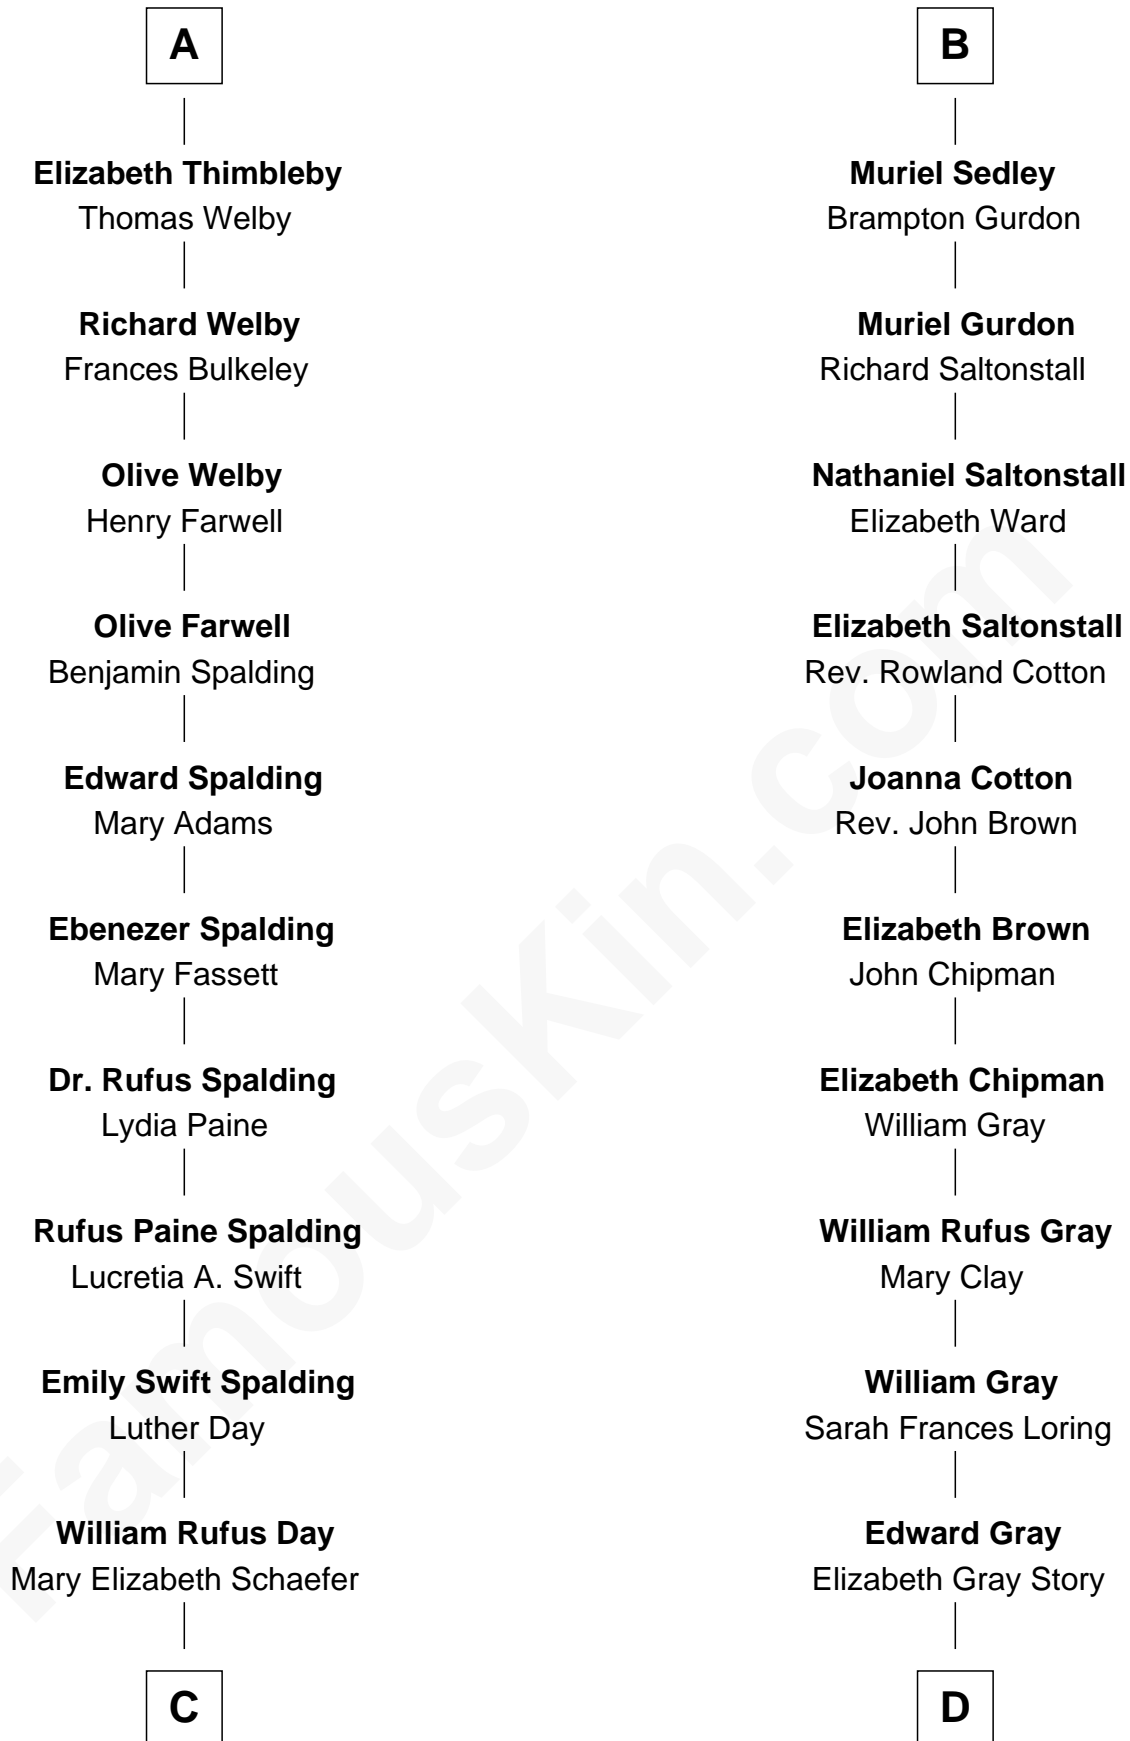

FamousKin.com Relationship Chart of

Anna Gunn

TV and Movie Actress

19th cousin 1 time removed of

Story Musgrave

NASA Astronaut

John de Mowbray
Elizabeth de Segrave

Joan de Mowbray
Sir Thomas Grey

Maud Grey
Sir Robert Ogle

Anne Ogle
Sir William Heron

Elizabeth Heron
Sir John Heron

Elizabeth Heron
Sir Robert Talboys

Maud Talboys
Sir Robert Tyrwhit

Katharine Tyrwhit
Sir Richard Thimbleby

A

Sir Thomas Mowbray
Elizabeth Fitzalan

Margaret Mowbray
Sir Robert Howard

Sir John Howard
Margaret Chedworth

Katherine Howard
Sir John Bouchier

Jane Bouchier
Edmund Knyvet

John Knyvet
Agnes Harcourt

Abigail Knyvet
Martin Sedley

B

C

Luther N. Day
Ida McKinley Barber

Ida McKinley Day
Clemens Earl Gunn

Clemens Earl Gunn
Sharon Anna Kathryn Peters

Anna Gunn
TV and Movie Actress

D

Marguerite Gray
John Butler Swann

Marguerite Swann
Percy Musgrave