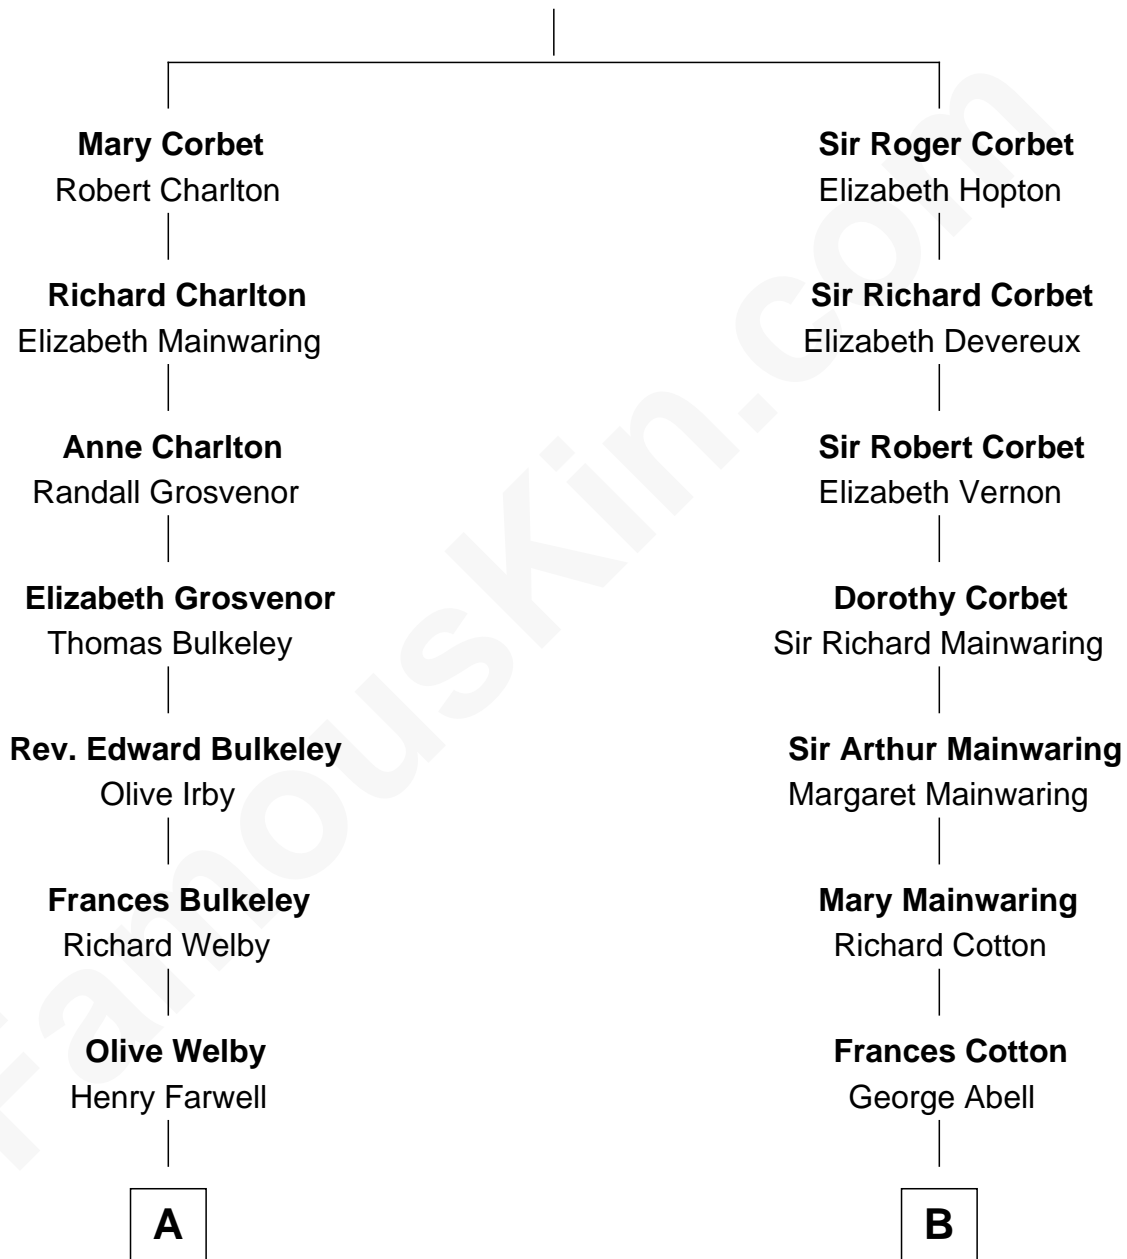

FamousKin.com Relationship Chart of

Anna Gunn

TV and Movie Actress

16th cousin 1 time removed of

Lizzie Borden

Accused Murderess

Sir Robert Corbet

Margaret - - - - -

Anna Gunn photo by [Gage Skidmore](#) (CC BY-SA 2.0)