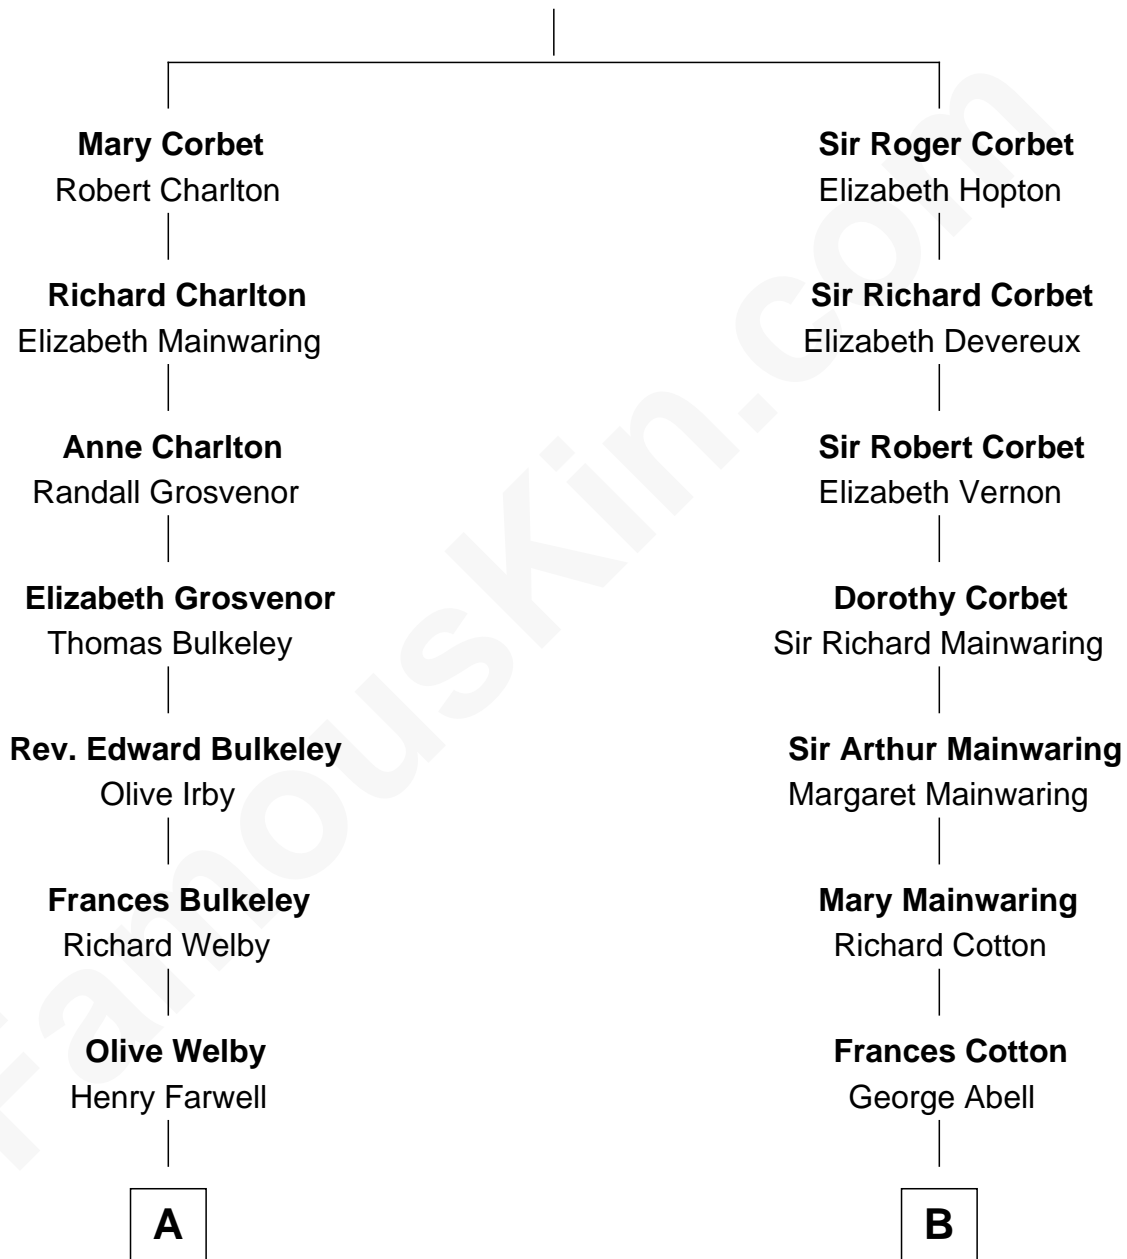

FamousKin.com Relationship Chart of

Anna Gunn

TV and Movie Actress

17th cousin of

Elizabeth Montgomery

TV Actress - "Bewitched"

Sir Robert Corbet

Margaret - - - - -

Anna Gunn photo by [Gage Skidmore](#) (CC BY-SA 2.0)