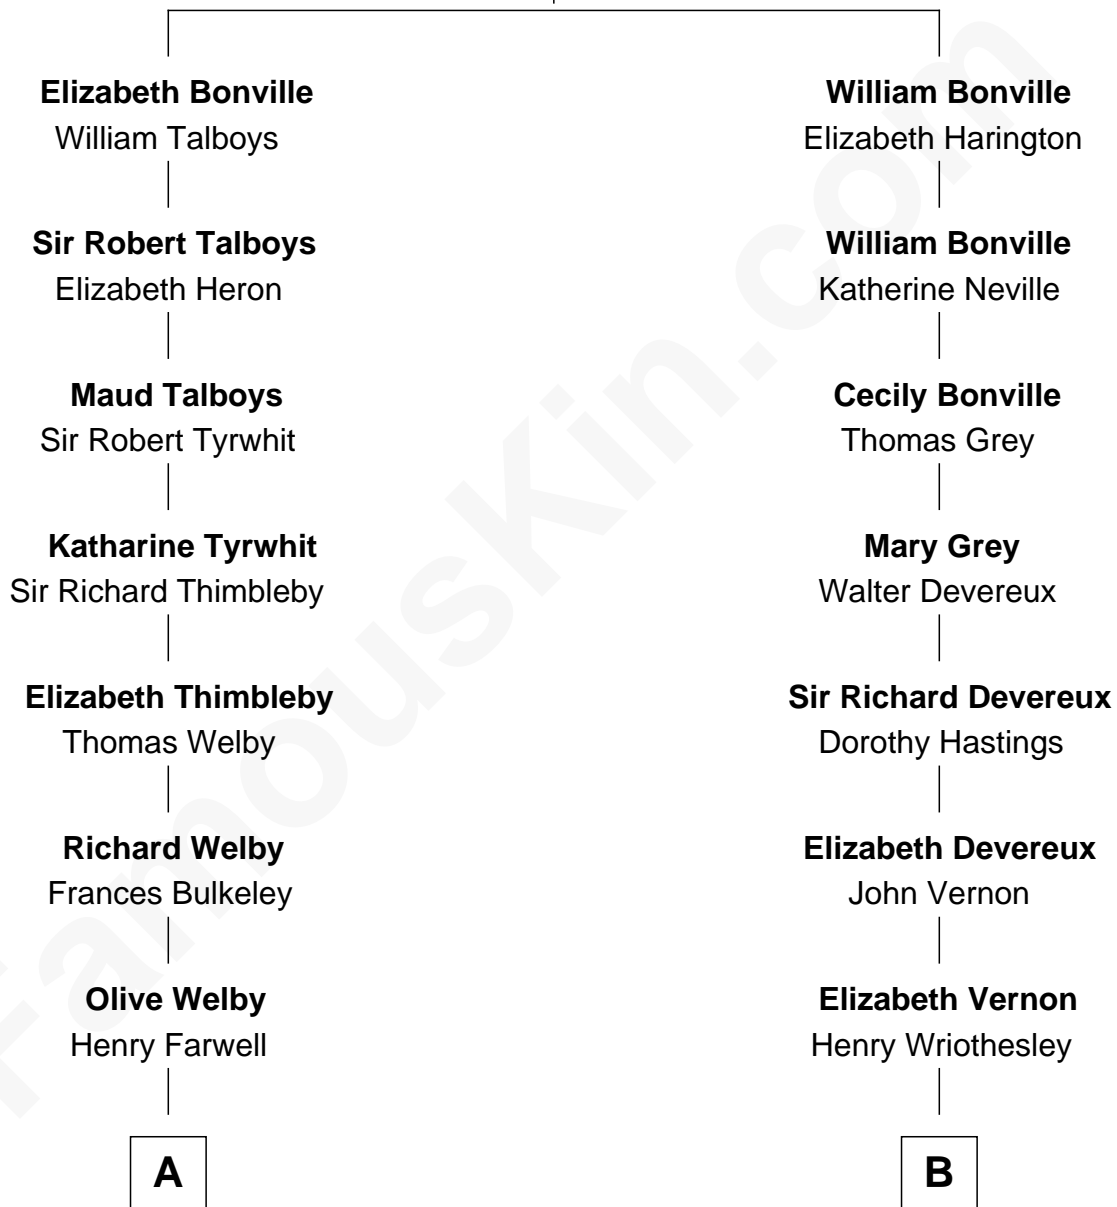

# FamousKin.com Relationship Chart of

**Anna Gunn**

*TV and Movie Actress*

16th cousin 1 time removed of

**Sir Winston Churchill**

*Prime Minister of the United Kingdom*

**Sir William Bonville**

Margaret Grey

Anna Gunn photo by [Gage Skidmore](#) (CC BY-SA 2.0)