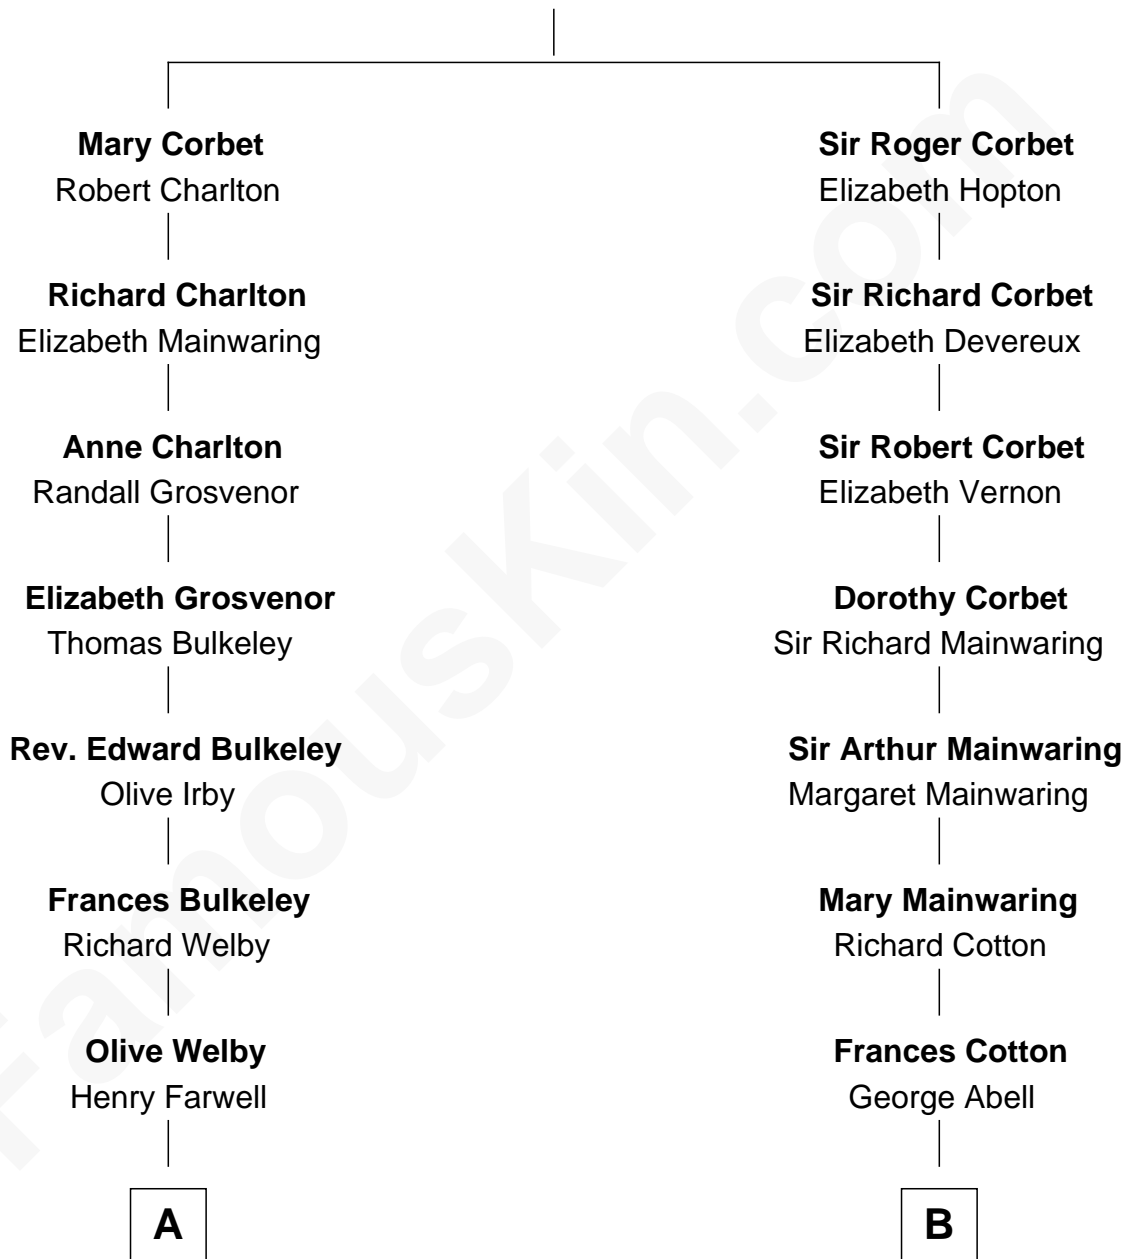

FamousKin.com Relationship Chart of

Anna Gunn

TV and Movie Actress

14th cousin 3 times removed of

Grover Cleveland

22nd and 24th U.S. President

Sir Robert Corbet

Margaret - - - - -

Anna Gunn photo by [Gage Skidmore](#) (CC BY-SA 2.0)