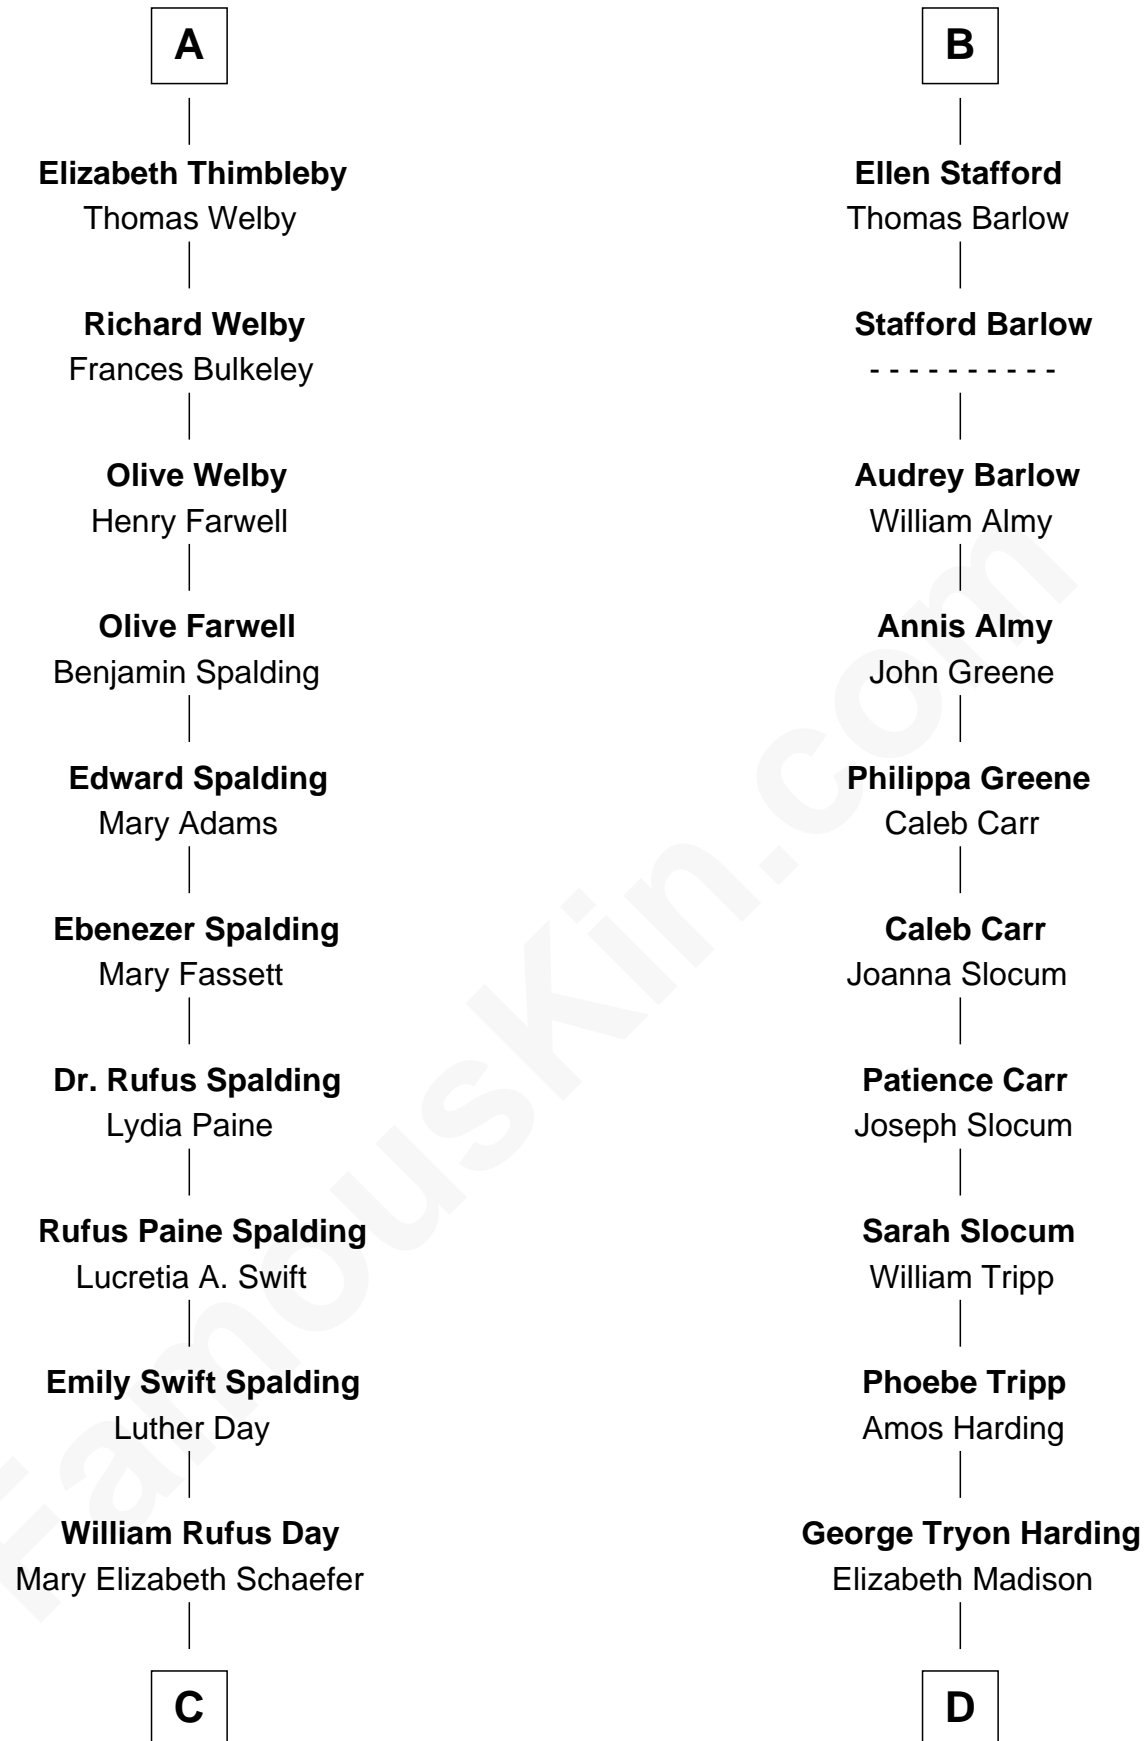

FamousKin.com Relationship Chart of

Anna Gunn

TV and Movie Actress

19th cousin 1 time removed of

Warren G. Harding

29th U.S. President

C

Luther N. Day
Ida McKinley Barber

Ida McKinley Day
Clemens Earl Gunn

Clemens Earl Gunn
Sharon Anna Kathryn Peters

Anna Gunn
TV and Movie Actress

D

Charles Alexander Harding
Mary Ann Crawford

Dr. George Tryon Harding
Phoebe Elizabeth Dickerson