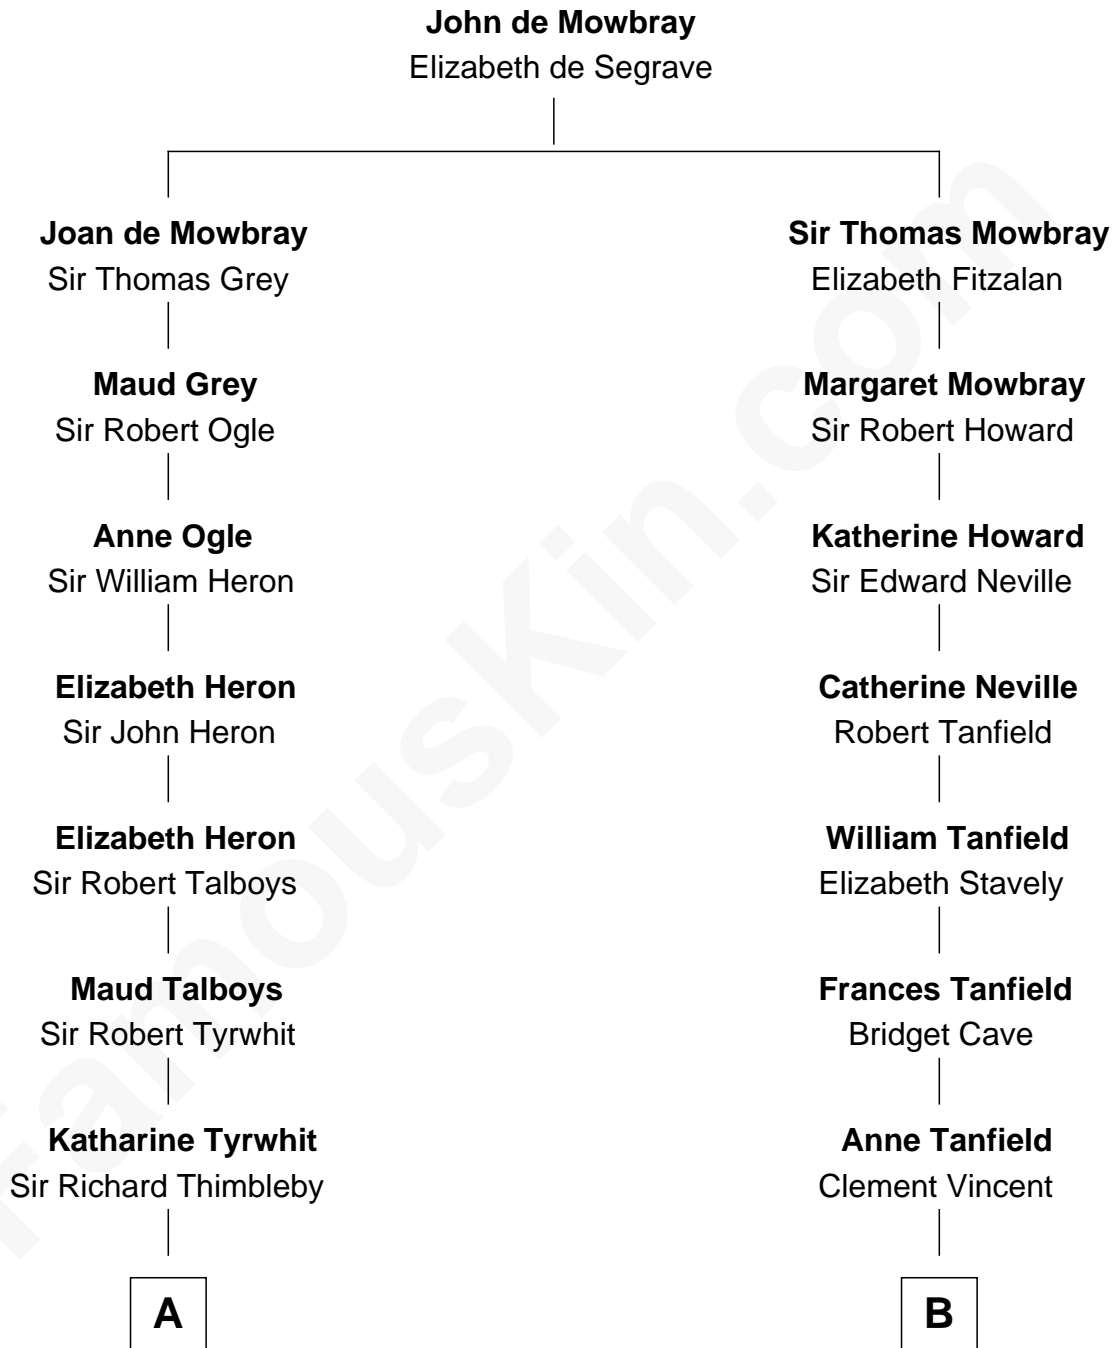

FamousKin.com Relationship Chart of

Anna Gunn

TV and Movie Actress

17th cousin 3 times removed of

Edith (Bolling) Wilson

First Lady of President Woodrow Wilson

C

—
Luther N. Day
Ida McKinley Barber

—
Ida McKinley Day
Clemens Earl Gunn

—
Clemens Earl Gunn
Sharon Anna Kathryn Peters

—
Anna Gunn
TV and Movie Actress

FamousKin.com