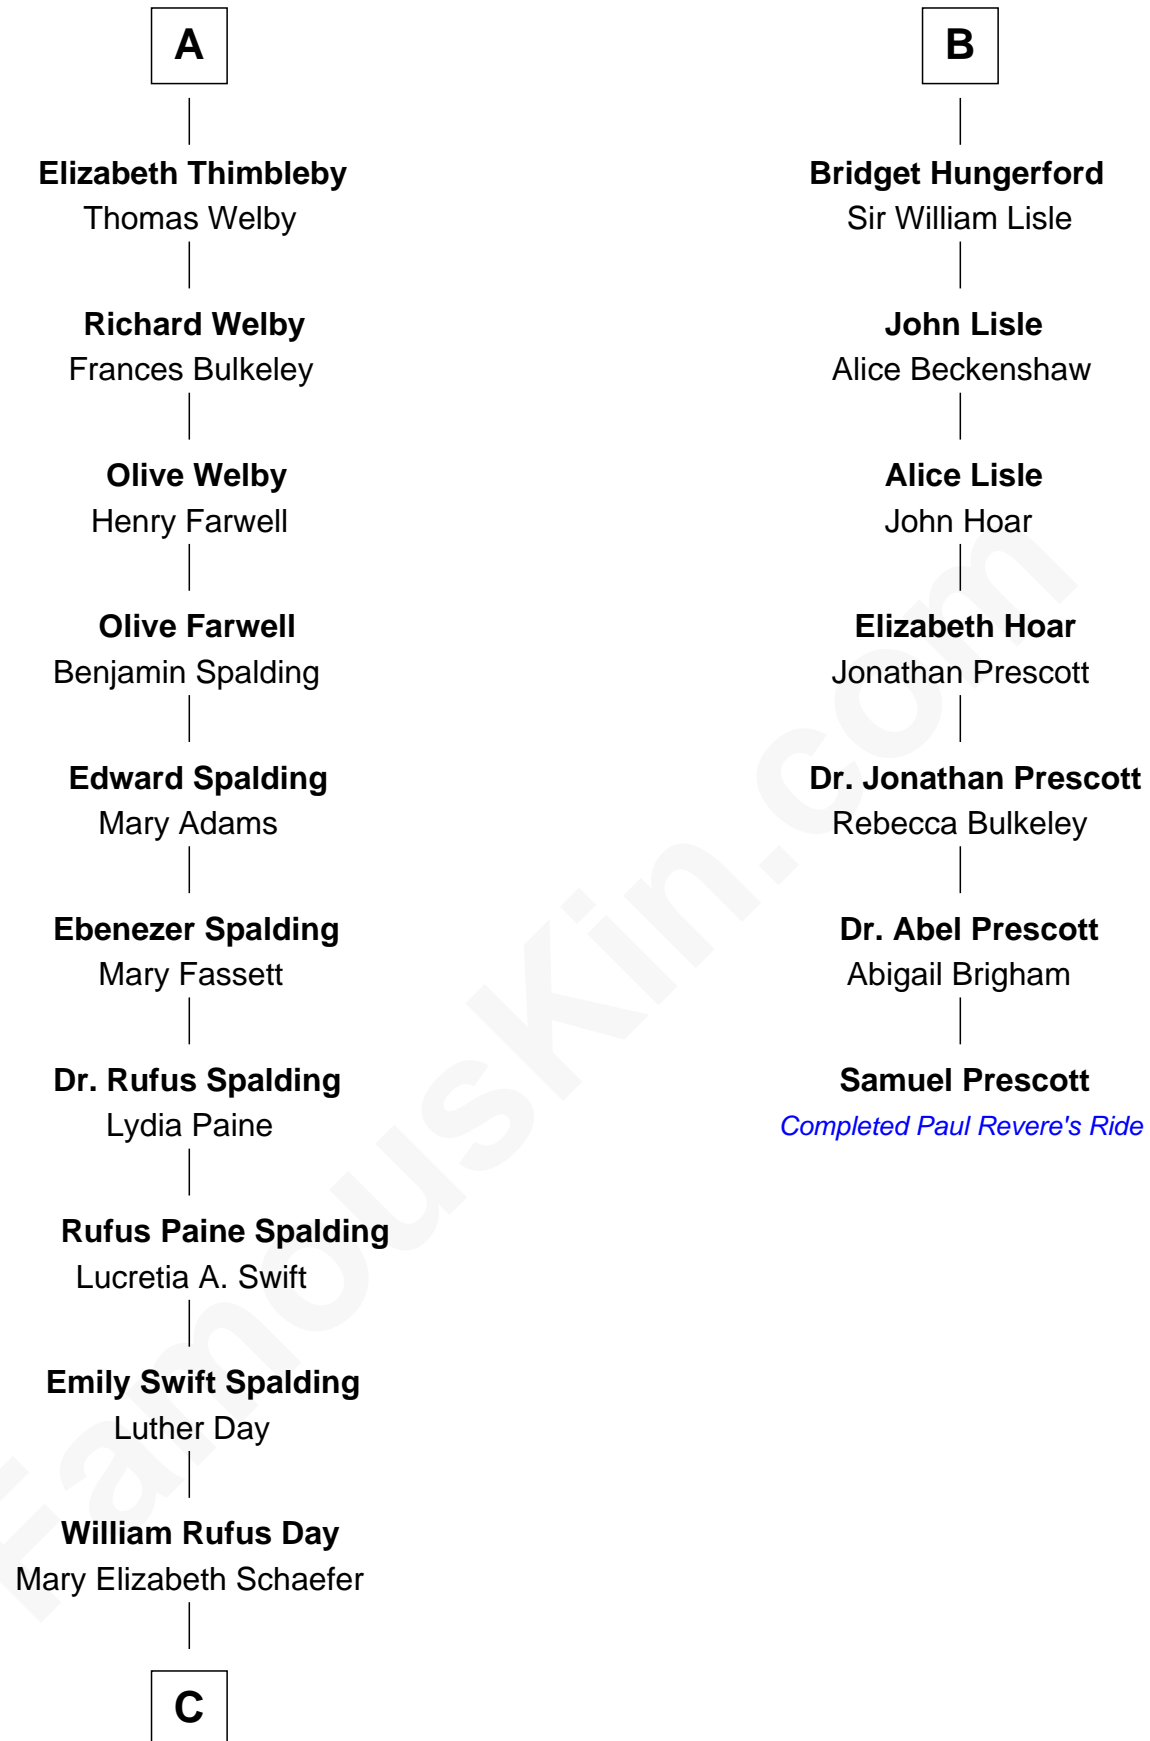

# FamousKin.com Relationship Chart of

**Anna Gunn**

*TV and Movie Actress*

13th cousin 7 times removed of

**Samuel Prescott**

*Completed Paul Revere's Midnight Ride*

**C**

—  
**Luther N. Day**  
Ida McKinley Barber

—  
**Ida McKinley Day**  
Clemens Earl Gunn

—  
**Clemens Earl Gunn**  
Sharon Anna Kathryn Peters

—  
**Anna Gunn**  
*TV and Movie Actress*

FamousKin.com