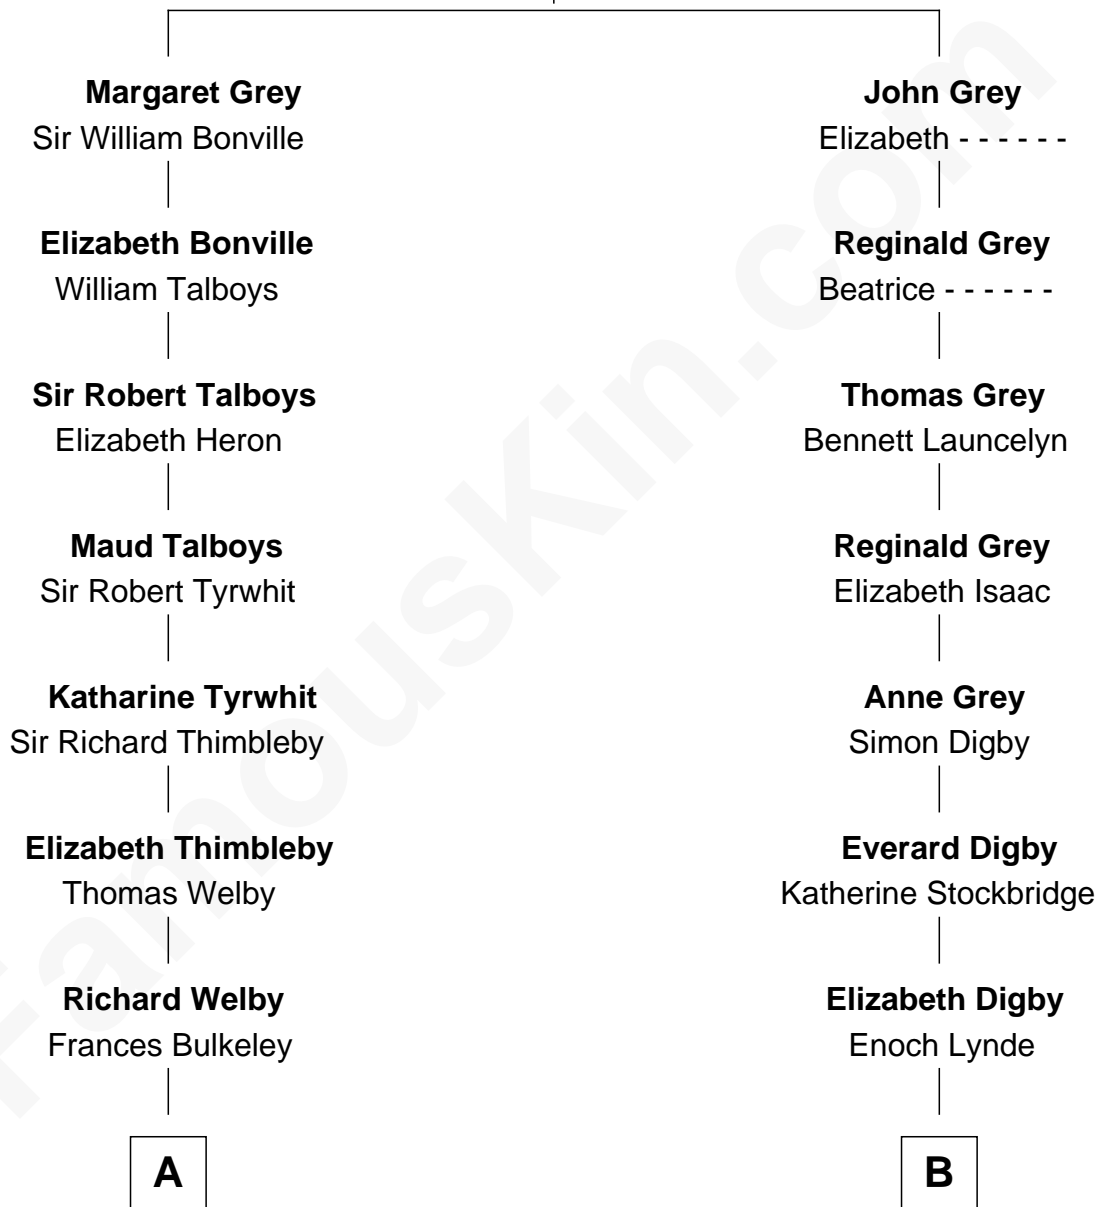

Sir Reynold Grey

*with wife
Margaret de Ros*

*with wife
Joan Astley*