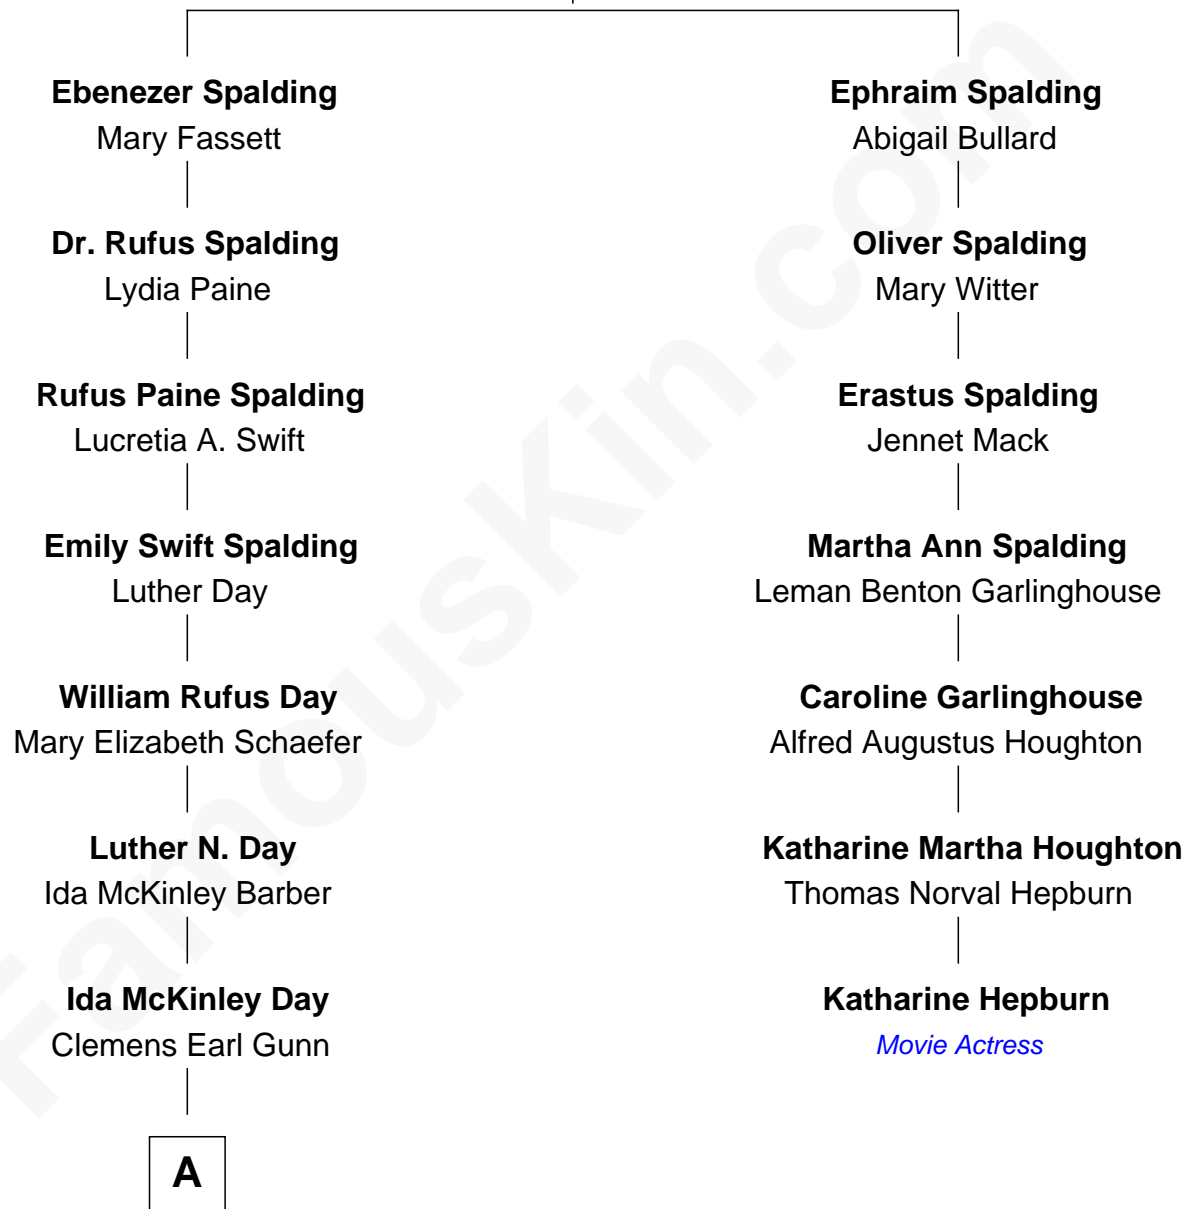

FamousKin.com Relationship Chart of

Anna Gunn

TV and Movie Actress

6th cousin 2 times removed of

Katharine Hepburn

Movie Actress

Edward Spalding

Mary Adams