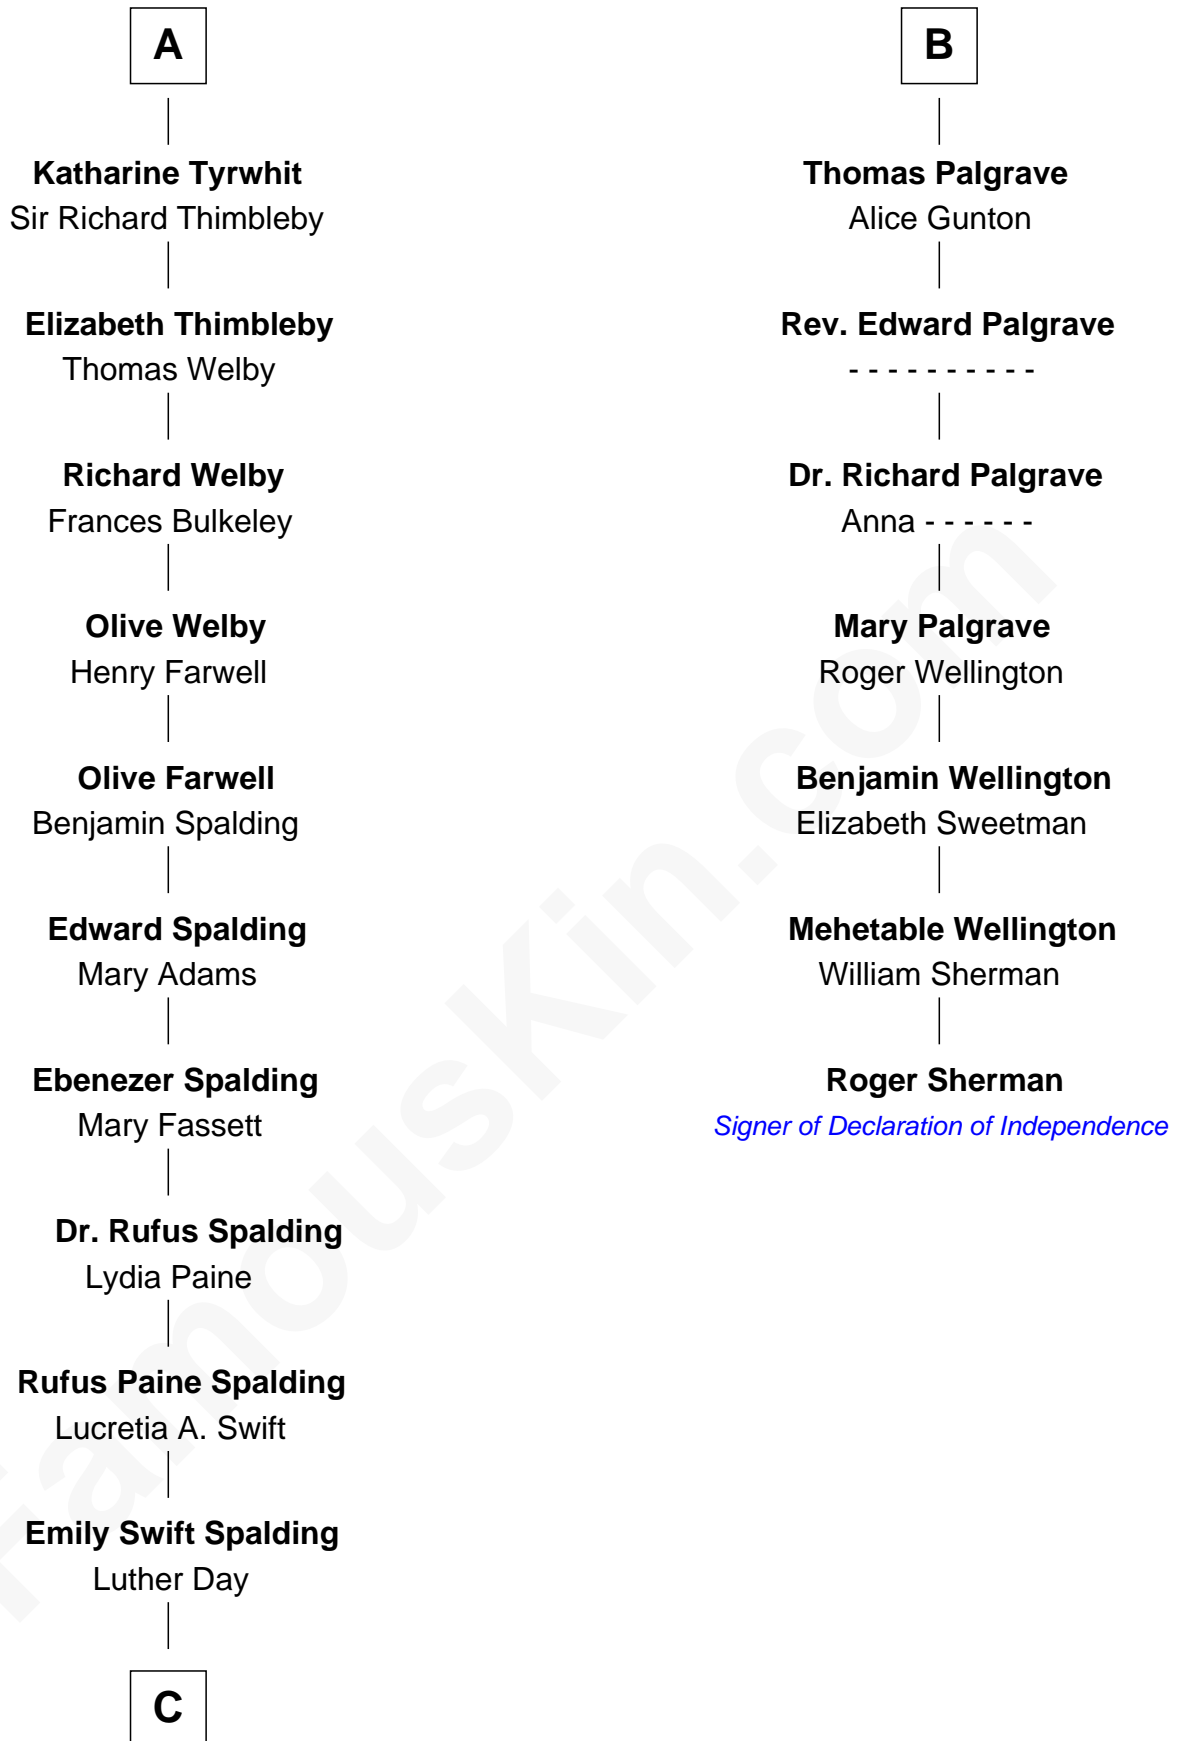

# FamousKin.com Relationship Chart of

**Anna Gunn**

*TV and Movie Actress*

13th cousin 8 times removed of

**Roger Sherman**

*Signer of the Declaration of Independence*

**Bartholomew de Badlesmere**

Margaret de Clare

**Margaret de Badlesmere**

Sir John de Tivetot

**Sir Robert de Tivetot**

Margaret Deincourt

**Elizabeth de Tivetot**

Sir Philip le Despencer

**Margery Despencer**

Sir Roger Wentworth

Sir William de Bohun

**Elizabeth de Bohun**

Sir Richard Fitzalan

**Elizabeth Fitzalan**

Sir Robert Goushill

**Elizabeth Goushill**

Sir Robert Wingfield

**Elizabeth Wingfield**

Sir William Brandon

**Eleanor Brandon**

John Glemham

**Anne Glemham**

Henry Palgrave

**B**

**C**

—  
**William Rufus Day**  
Mary Elizabeth Schaefer