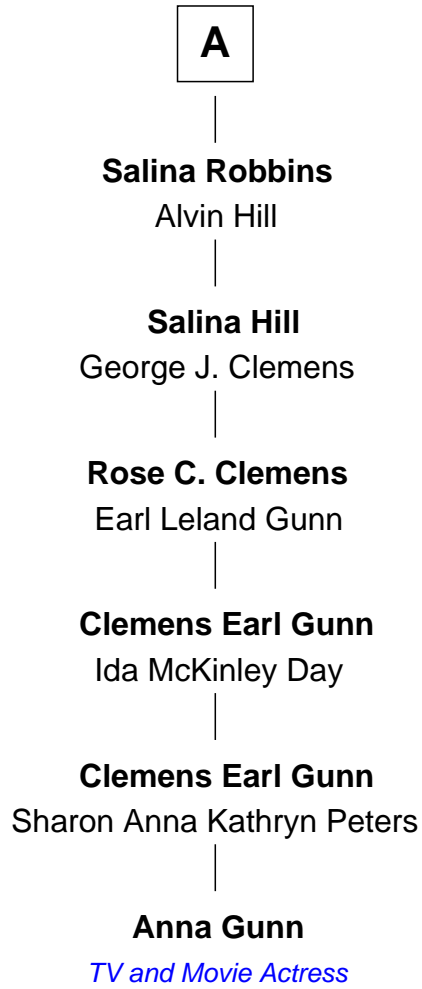

FamousKin.com