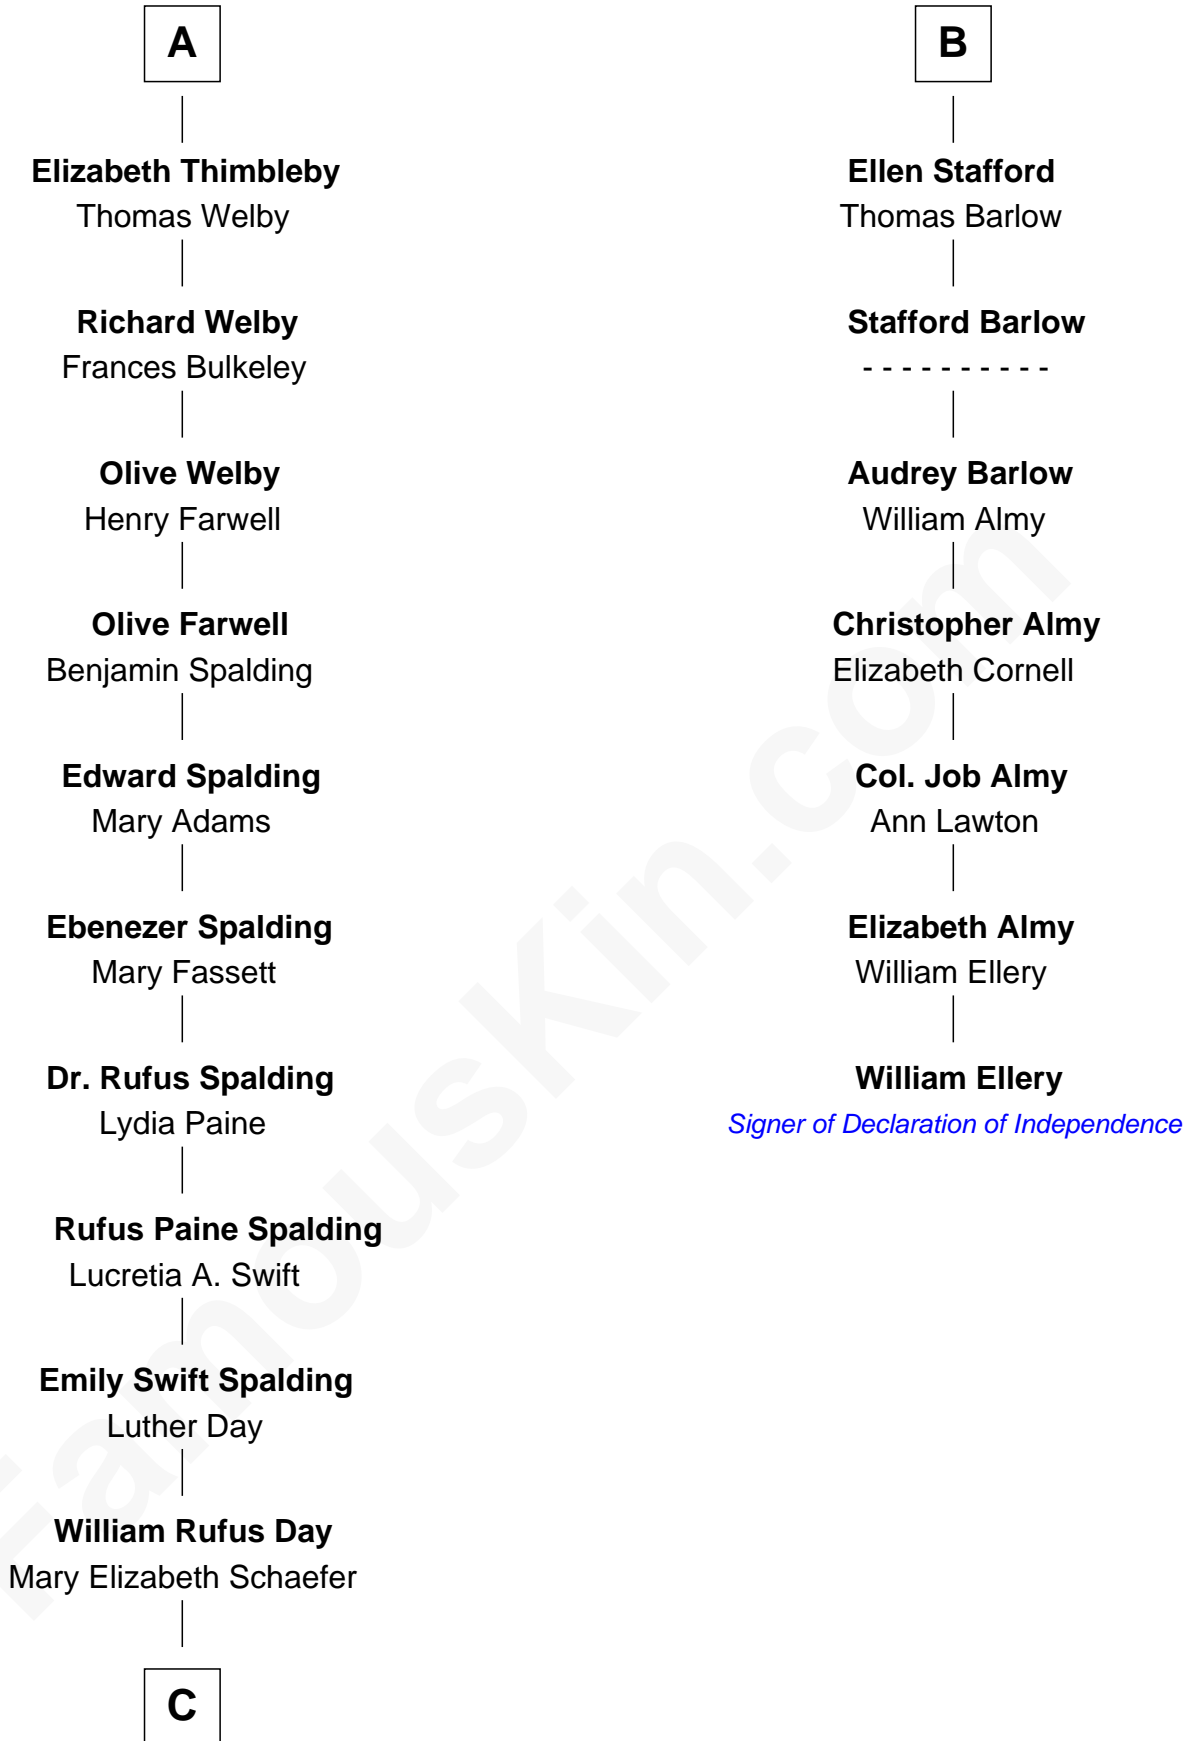

FamousKin.com Relationship Chart of

Anna Gunn

TV and Movie Actress

13th cousin 7 times removed of

William Ellery

Signer of the Declaration of Independence

Ralph de Stafford

with wife
Margaret de Audley

Margaret Fogge

Katharine Tyrwhit

Sir Richard Thimbleby

Sir Humphrey Stafford

Margaret Tame

A

B

C