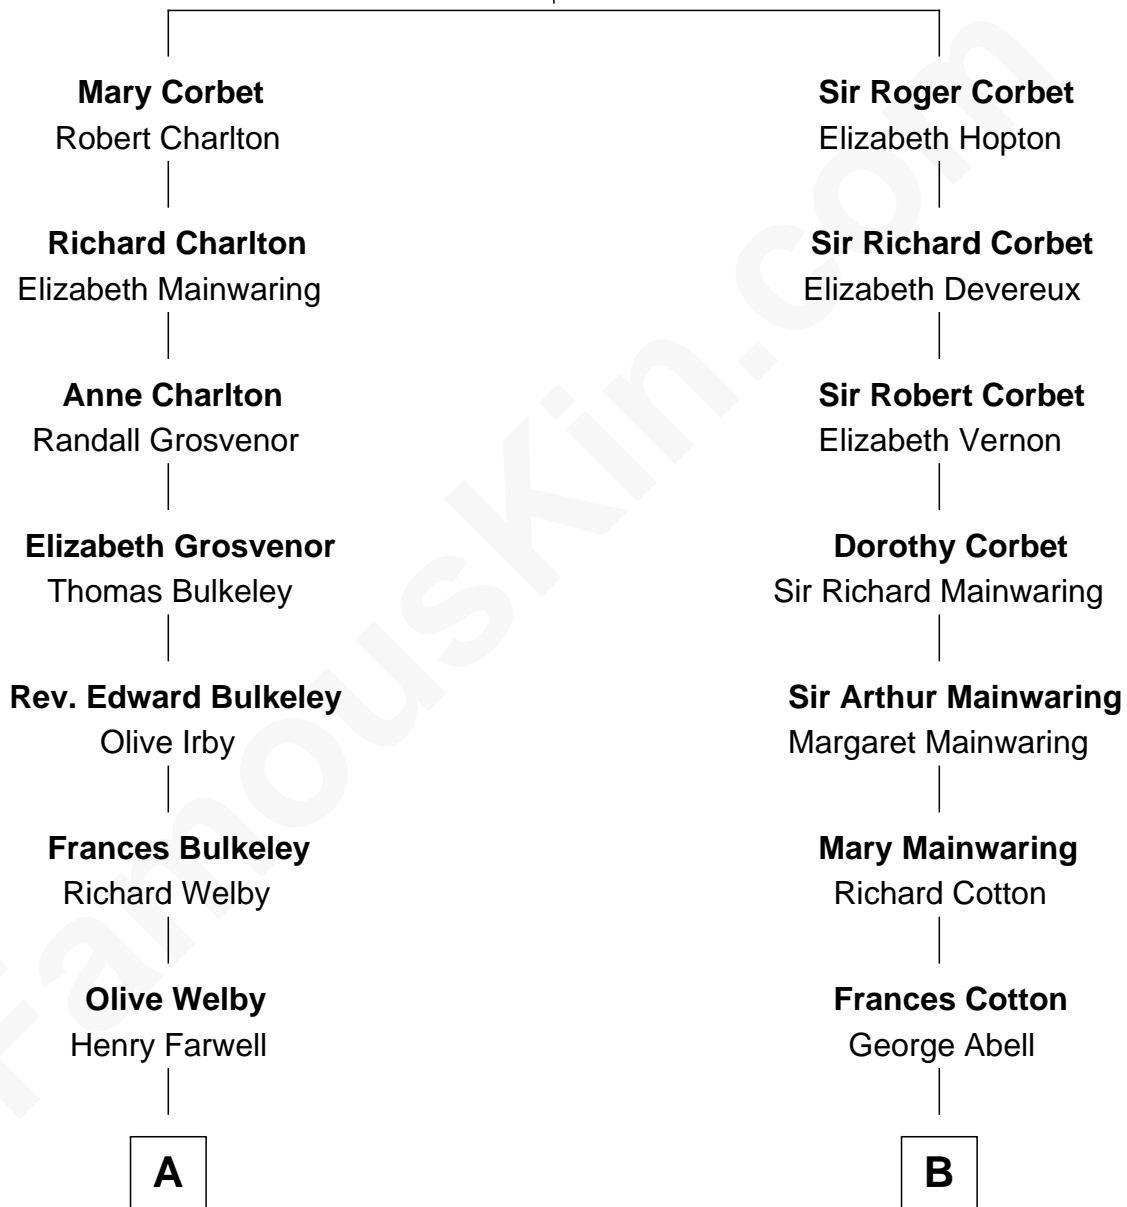

FamousKin.com Relationship Chart of

Anna Gunn

TV and Movie Actress

17th cousin 1 time removed of

Amber Stevens West

TV and Movie Actress

Sir Robert Corbet

Margaret - - - - -

C

Terry Keith Ingstad
Beverly Jean Cunningham

Amber Stevens West
TV and Movie Actress

FamousKin.com