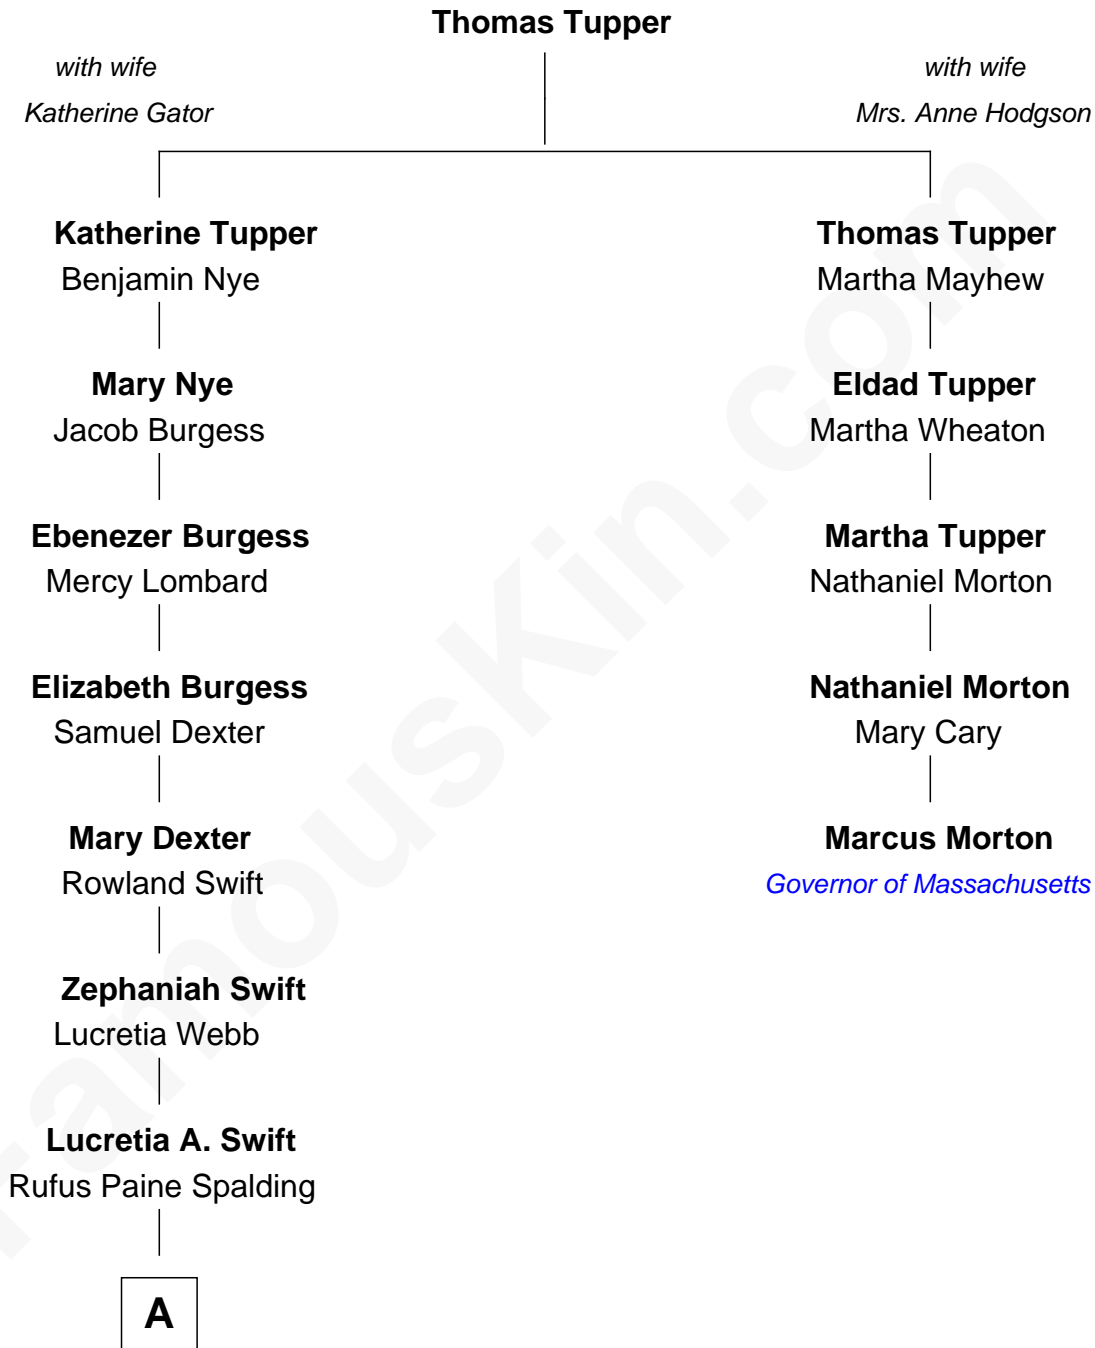

FamousKin.com Relationship Chart of

Anna Gunn

TV and Movie Actress

4th cousin 8 times removed of

Marcus Morton

16th and 18th Governor of Massachusetts

A

—
Emily Swift Spalding

Luther Day

—
William Rufus Day

Mary Elizabeth Schaefer

—
Luther N. Day

Ida McKinley Barber

—
Ida McKinley Day

Clemens Earl Gunn

—
Clemens Earl Gunn

Sharon Anna Kathryn Peters

—
Anna Gunn

TV and Movie Actress