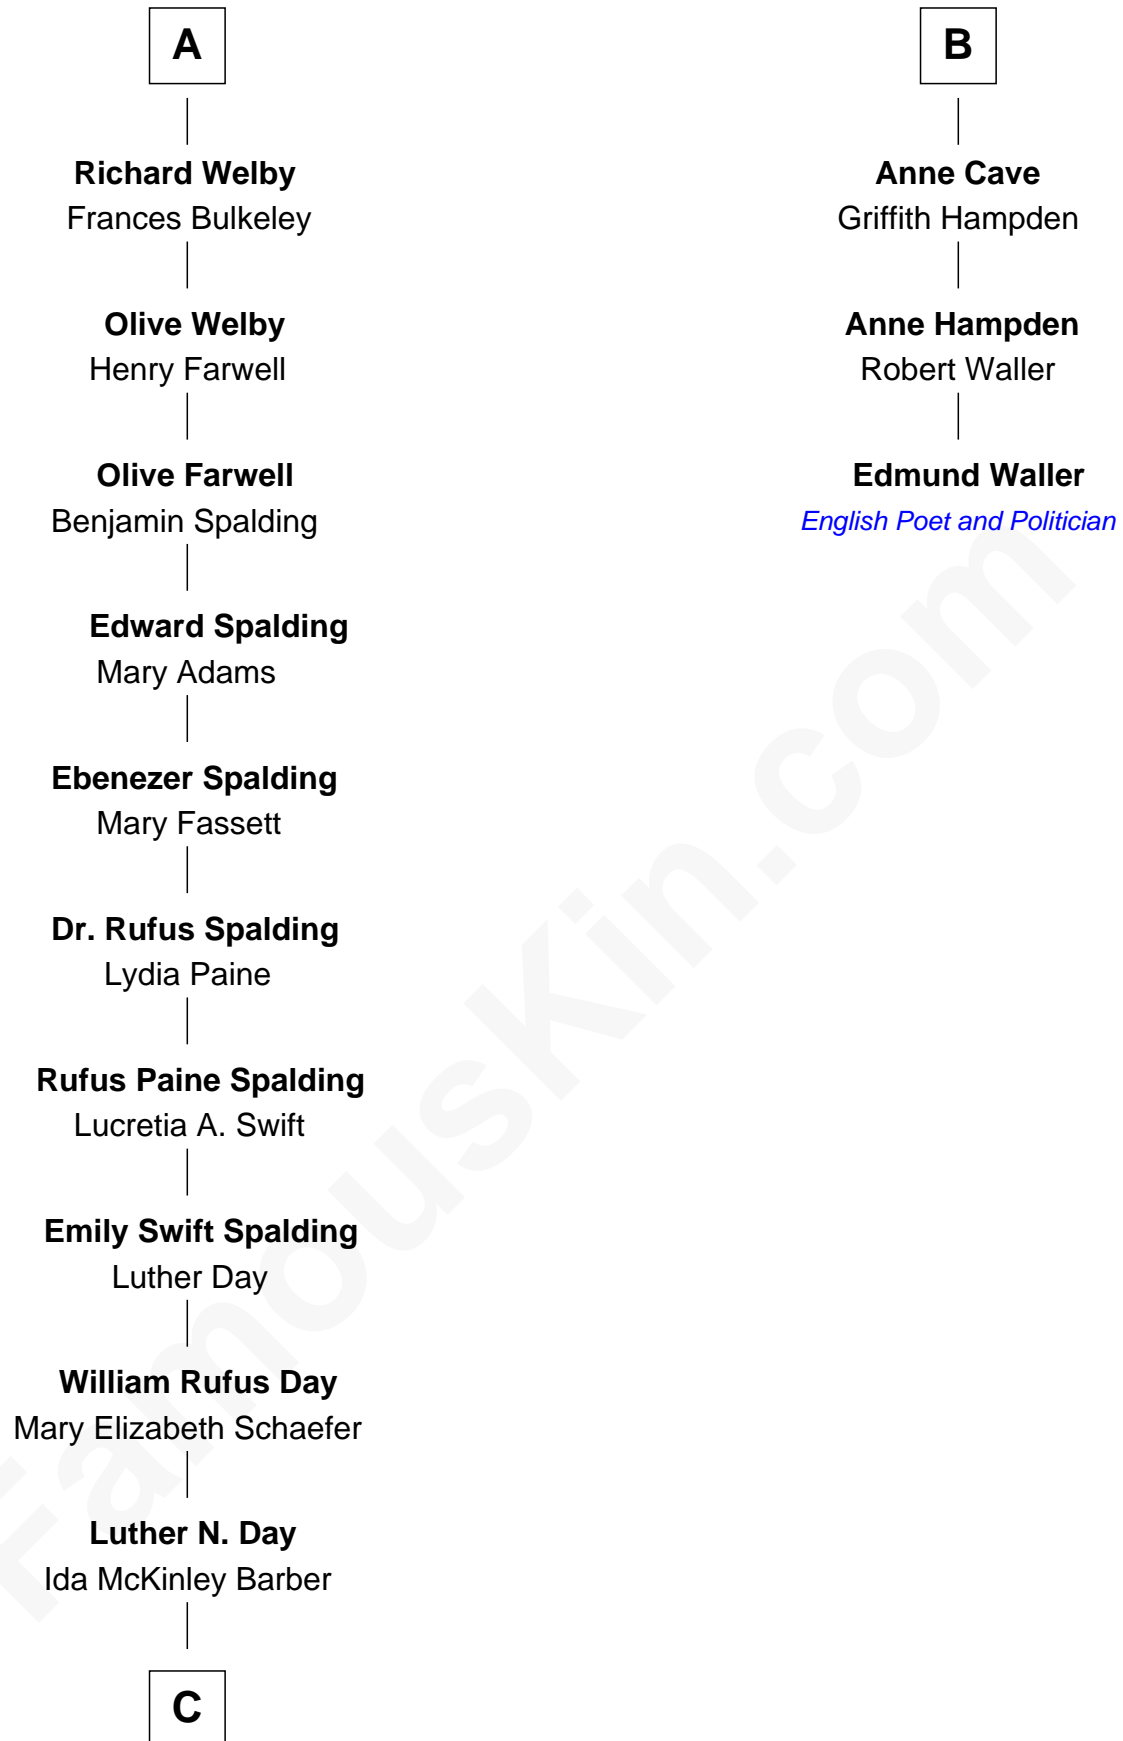

# FamousKin.com Relationship Chart of

**Anna Gunn**

*TV and Movie Actress*

9th cousin 10 times removed of

**Edmund Waller**

*English Poet and Politician*

**Sir Reynold de Grey**

Eleanor le Strange

**Sir Reynold Grey**

Margaret de Ros

**Margaret Grey**

Sir William Bonville

**Elizabeth Bonville**

William Talboys

**Sir Robert Talboys**

Elizabeth Heron

**Maud Talboys**

Sir Robert Tyrwhit

**Katharine Tyrwhit**

Sir Richard Thimbleby

**Elizabeth Thimbleby**

Thomas Welby

**A**

**Ida Grey**

Thomas Lovett

**Thomas Lovett**

Anne Danvers

**Elizabeth Lovett**

Anthony Cave

**B**

**C**

**Ida McKinley Day**  
Clemens Earl Gunn