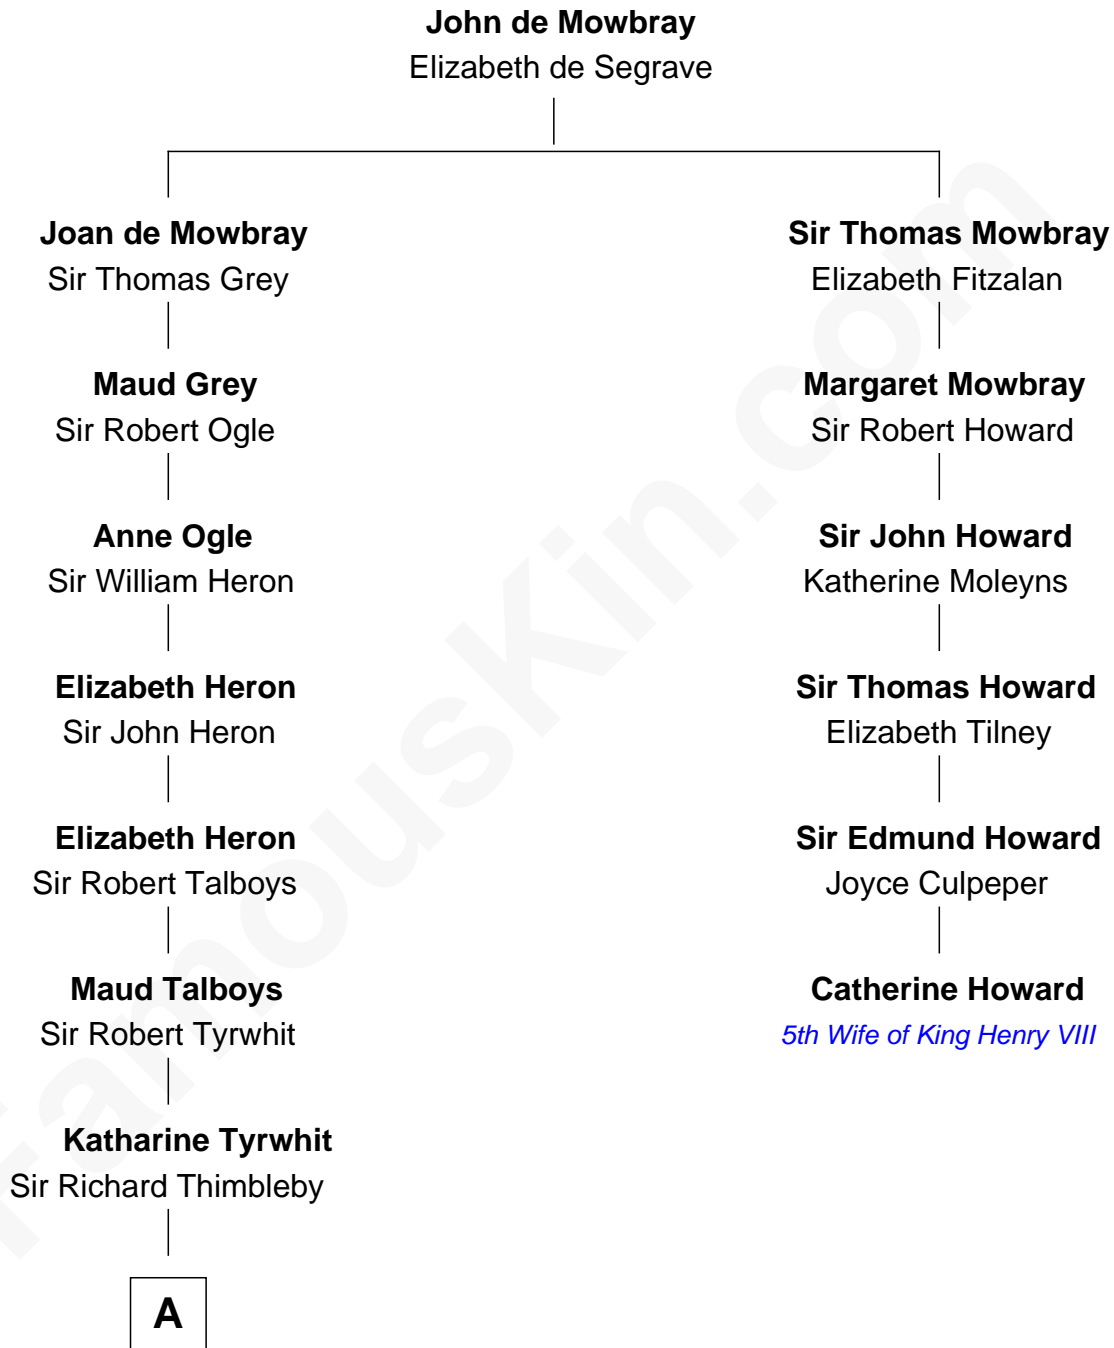

FamousKin.com Relationship Chart of

Anna Gunn

TV and Movie Actress

5th cousin 15 times removed of

Catherine Howard

5th Wife of King Henry VIII

B

—
Luther N. Day
Ida McKinley Barber

—
Ida McKinley Day
Clemens Earl Gunn

—
Clemens Earl Gunn
Sharon Anna Kathryn Peters

—
Anna Gunn
TV and Movie Actress

FamousKin.com