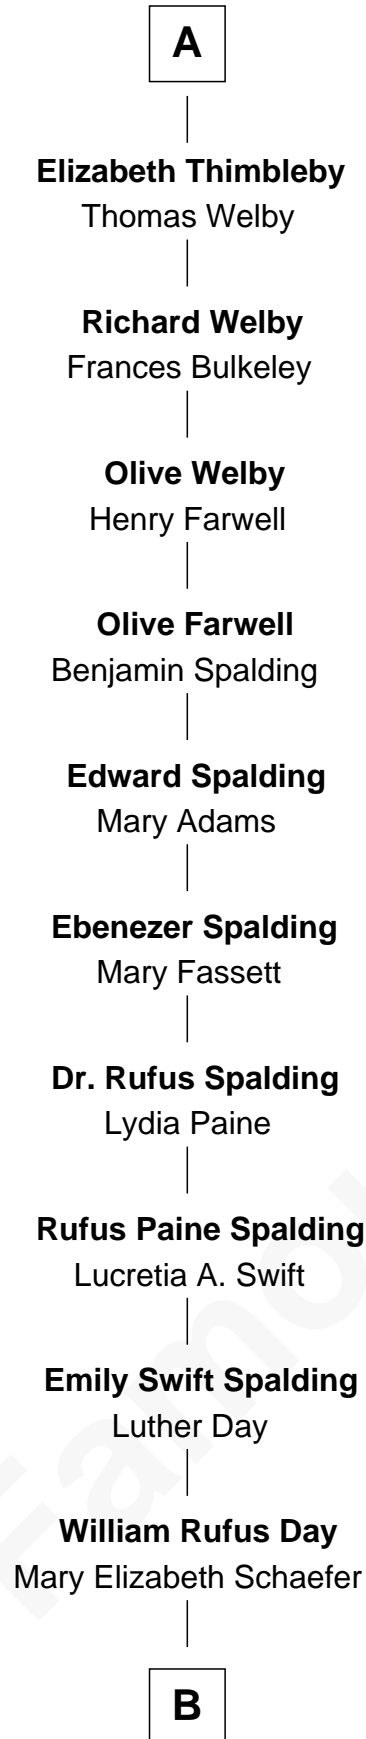

FamousKin.com Relationship Chart of

Anna Gunn

TV and Movie Actress

5th cousin 15 times removed of

Catherine Howard

5th Wife of King Henry VIII

B

—
Luther N. Day
Ida McKinley Barber

—
Ida McKinley Day
Clemens Earl Gunn

—
Clemens Earl Gunn
Sharon Anna Kathryn Peters

—
Anna Gunn
TV and Movie Actress

FamousKin.com