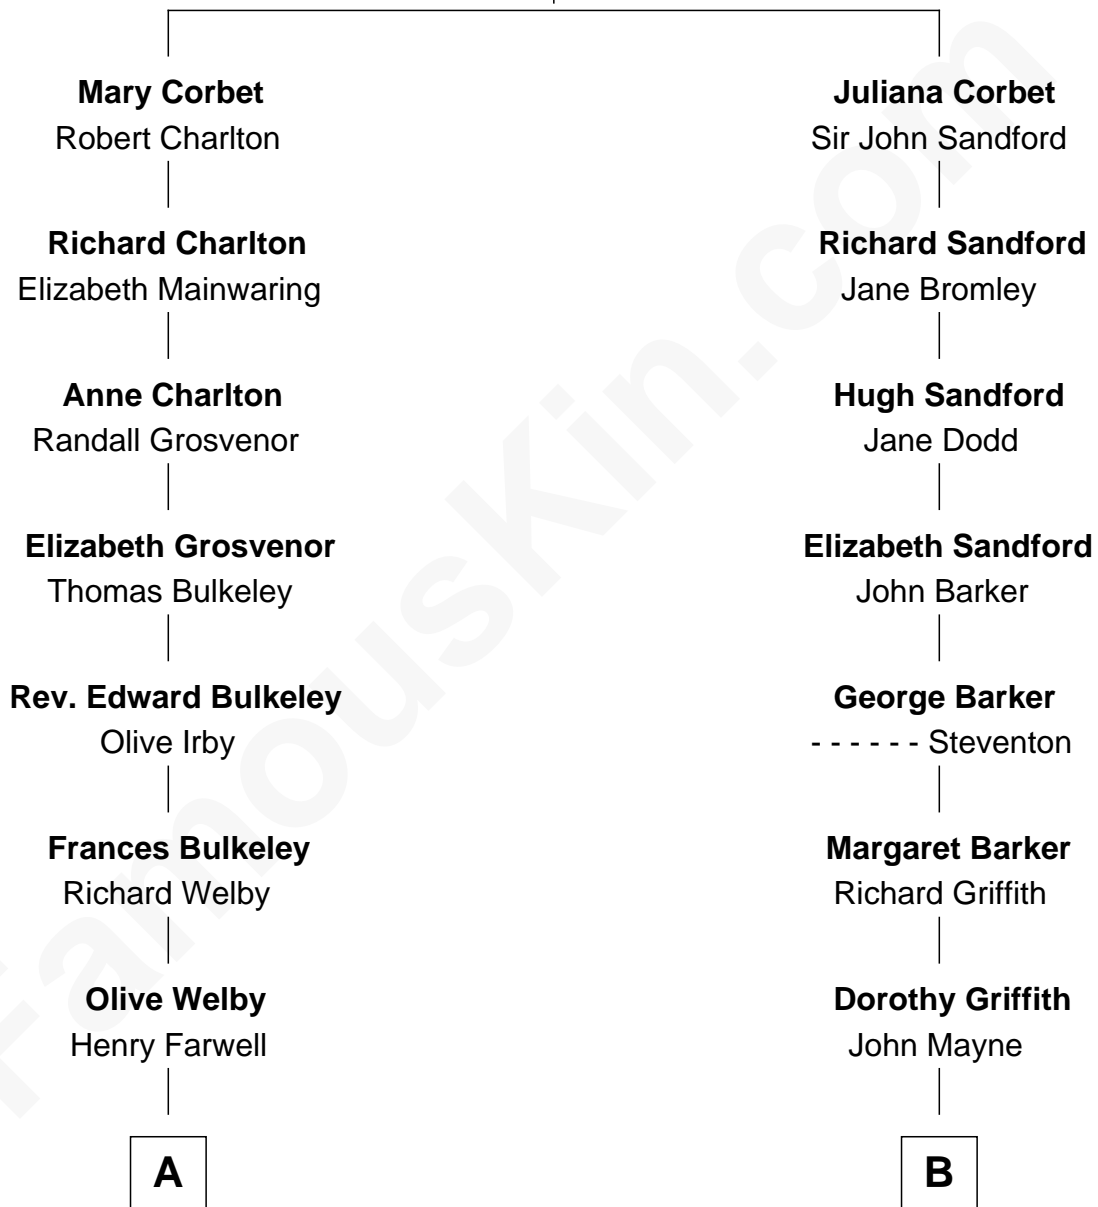

FamousKin.com Relationship Chart of

Anna Gunn

TV and Movie Actress

15th cousin 2 times removed of

Admiral Richard Byrd

Polar Explorer

Sir Robert Corbet

Margaret - - - - -

A

Olive Farwell
Benjamin Spalding

Edward Spalding
Mary Adams

Ebenezer Spalding
Mary Fassett

Dr. Rufus Spalding
Lydia Paine

Rufus Paine Spalding
Lucretia A. Swift

Emily Swift Spalding
Luther Day

William Rufus Day
Mary Elizabeth Schaefer

Luther N. Day
Ida McKinley Barber

Ida McKinley Day
Clemens Earl Gunn

Clemens Earl Gunn
Sharon Anna Kathryn Peters

Anna Gunn

TV and Movie Actress

Anna Gunn photo by [Gage Skidmore](#) (CC BY-SA 2.0)

B

Blanche Mayne
Charles Harrison