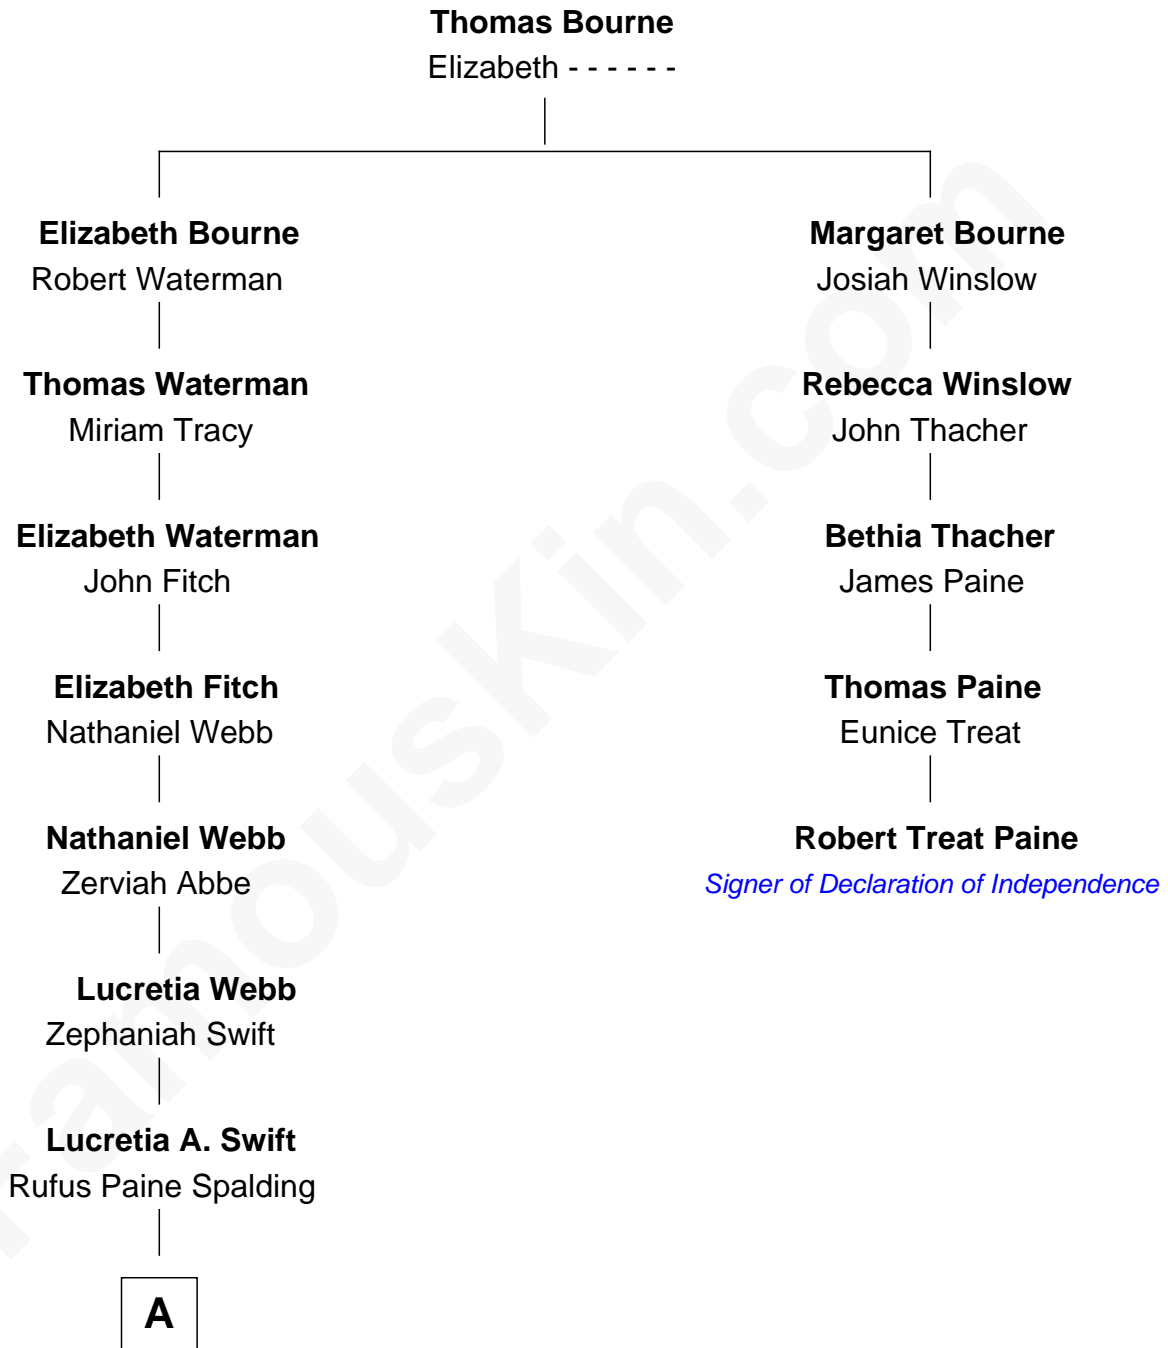

# FamousKin.com Relationship Chart of

**Anna Gunn**

*TV and Movie Actress*

4th cousin 8 times removed of

**Robert Treat Paine**

*Signer of the Declaration of Independence*

**A**

—  
**Emily Swift Spalding**

Luther Day

—  
**William Rufus Day**

Mary Elizabeth Schaefer

—  
**Luther N. Day**

Ida McKinley Barber

—  
**Ida McKinley Day**

Clemens Earl Gunn

—  
**Clemens Earl Gunn**

Sharon Anna Kathryn Peters

—  
**Anna Gunn**

*TV and Movie Actress*