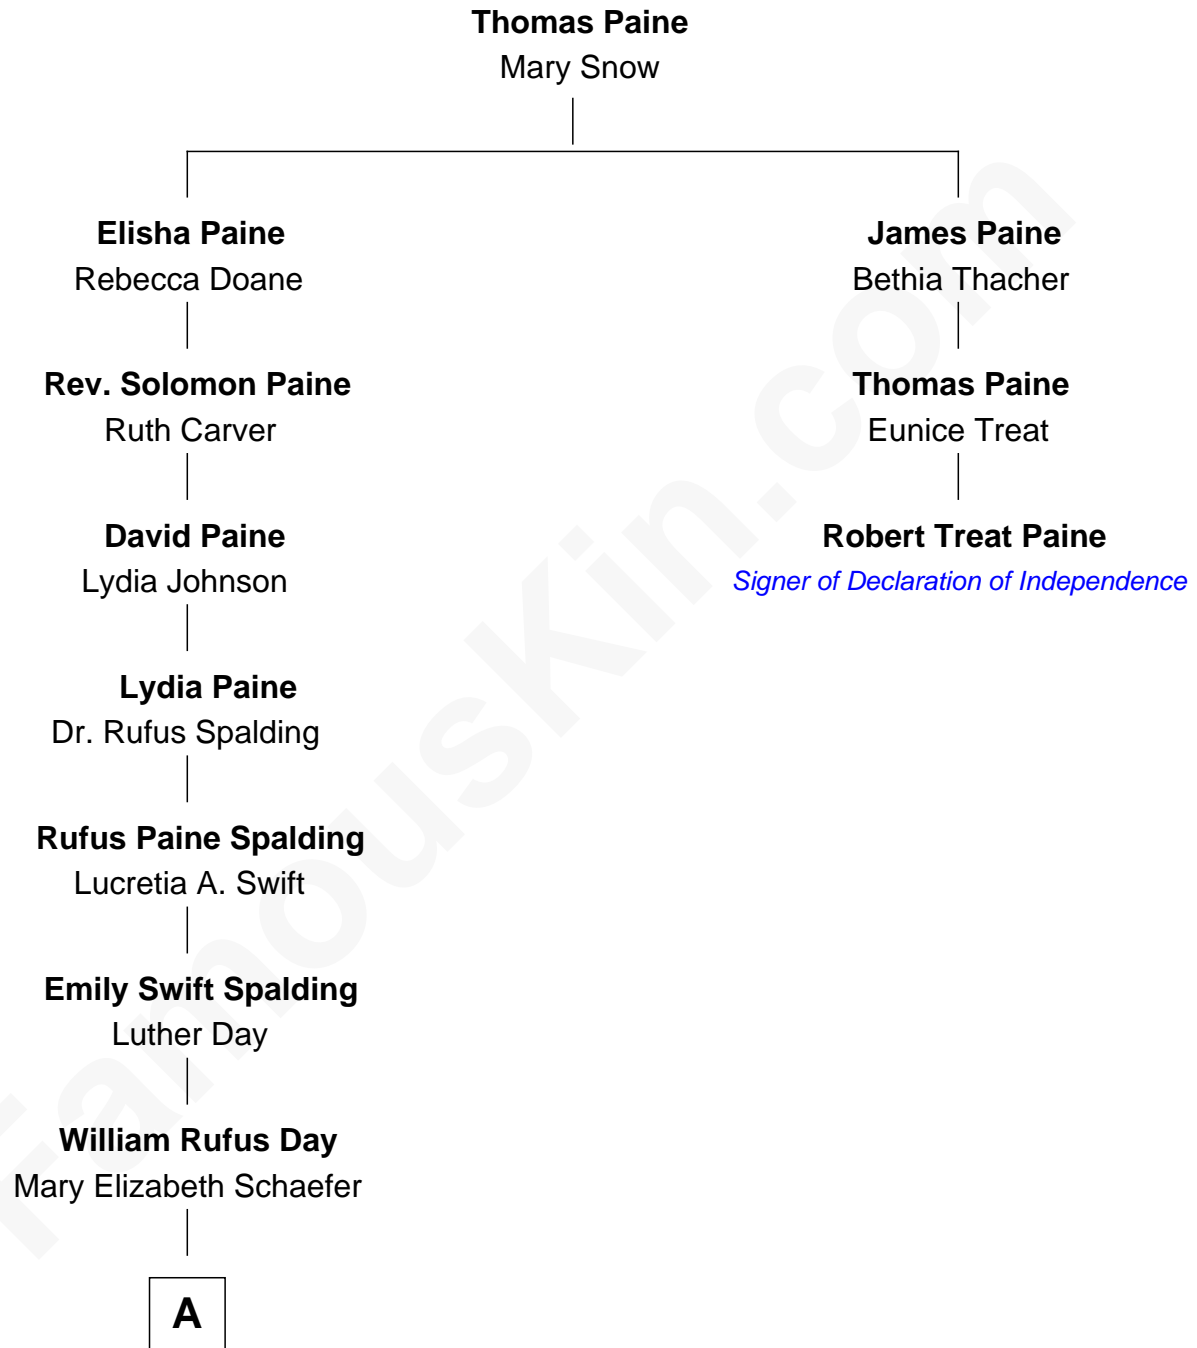

FamousKin.com

Relationship Chart of

Anna Gunn

TV and Movie Actress

2nd cousin 8 times removed of

Robert Treat Paine

Signer of the Declaration of Independence

A

—
Luther N. Day
Ida McKinley Barber

—
Ida McKinley Day
Clemens Earl Gunn

—
Clemens Earl Gunn
Sharon Anna Kathryn Peters

—
Anna Gunn
TV and Movie Actress

FamousKin.com