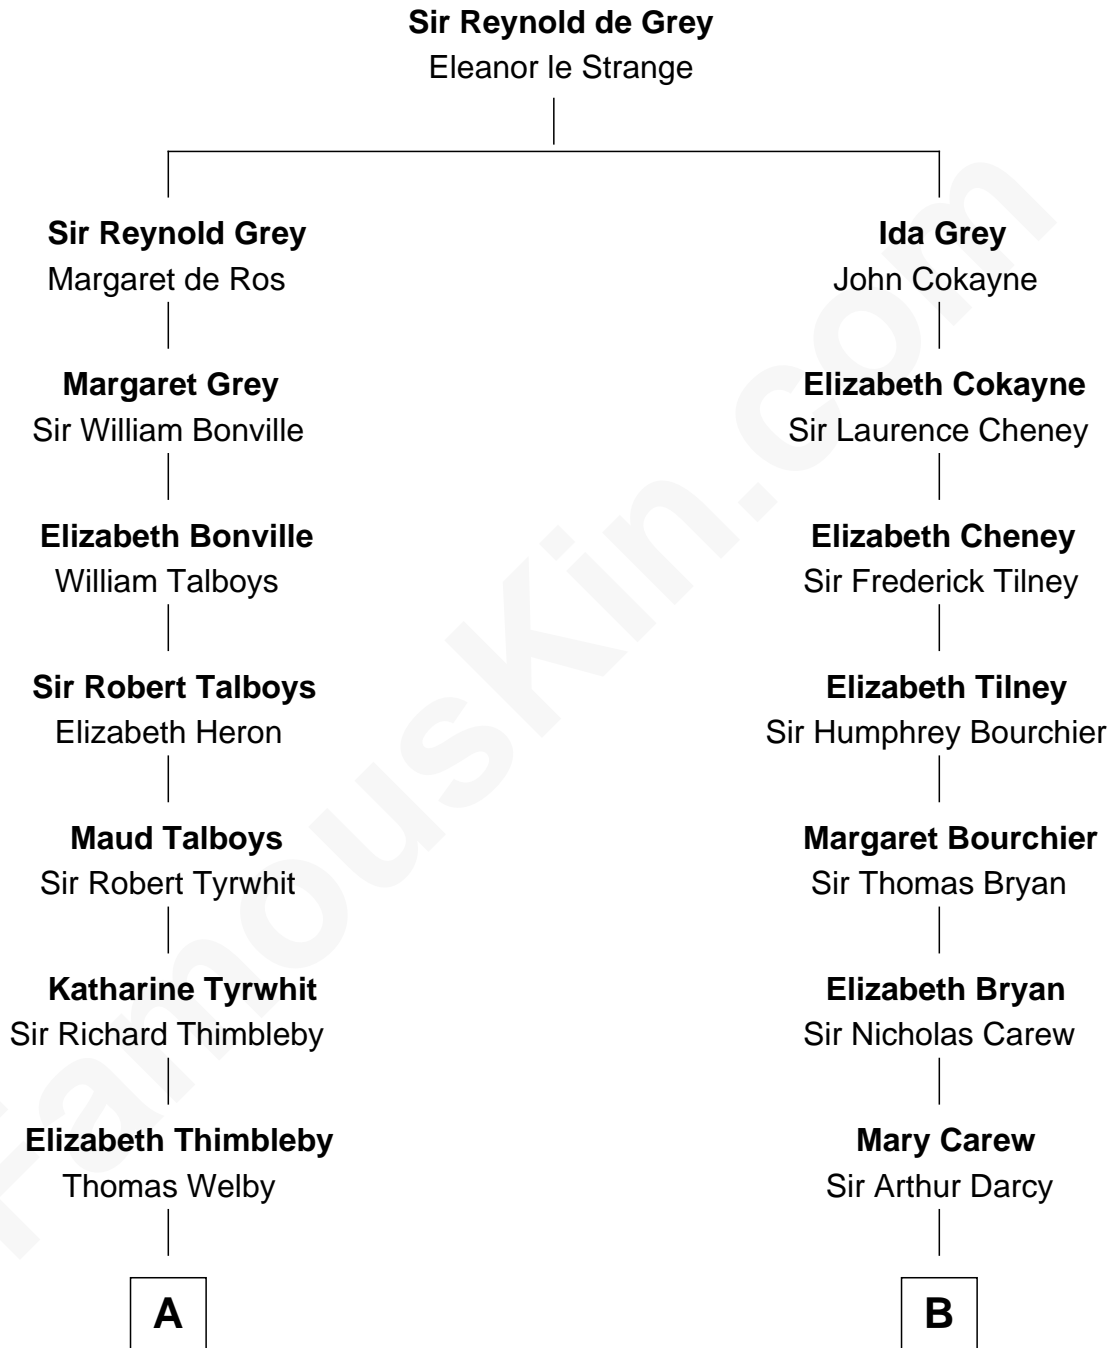

FamousKin.com

Relationship Chart of

Anna Gunn

TV and Movie Actress

13th cousin 6 times removed of

Robert Treat Paine

Signer of the Declaration of Independence