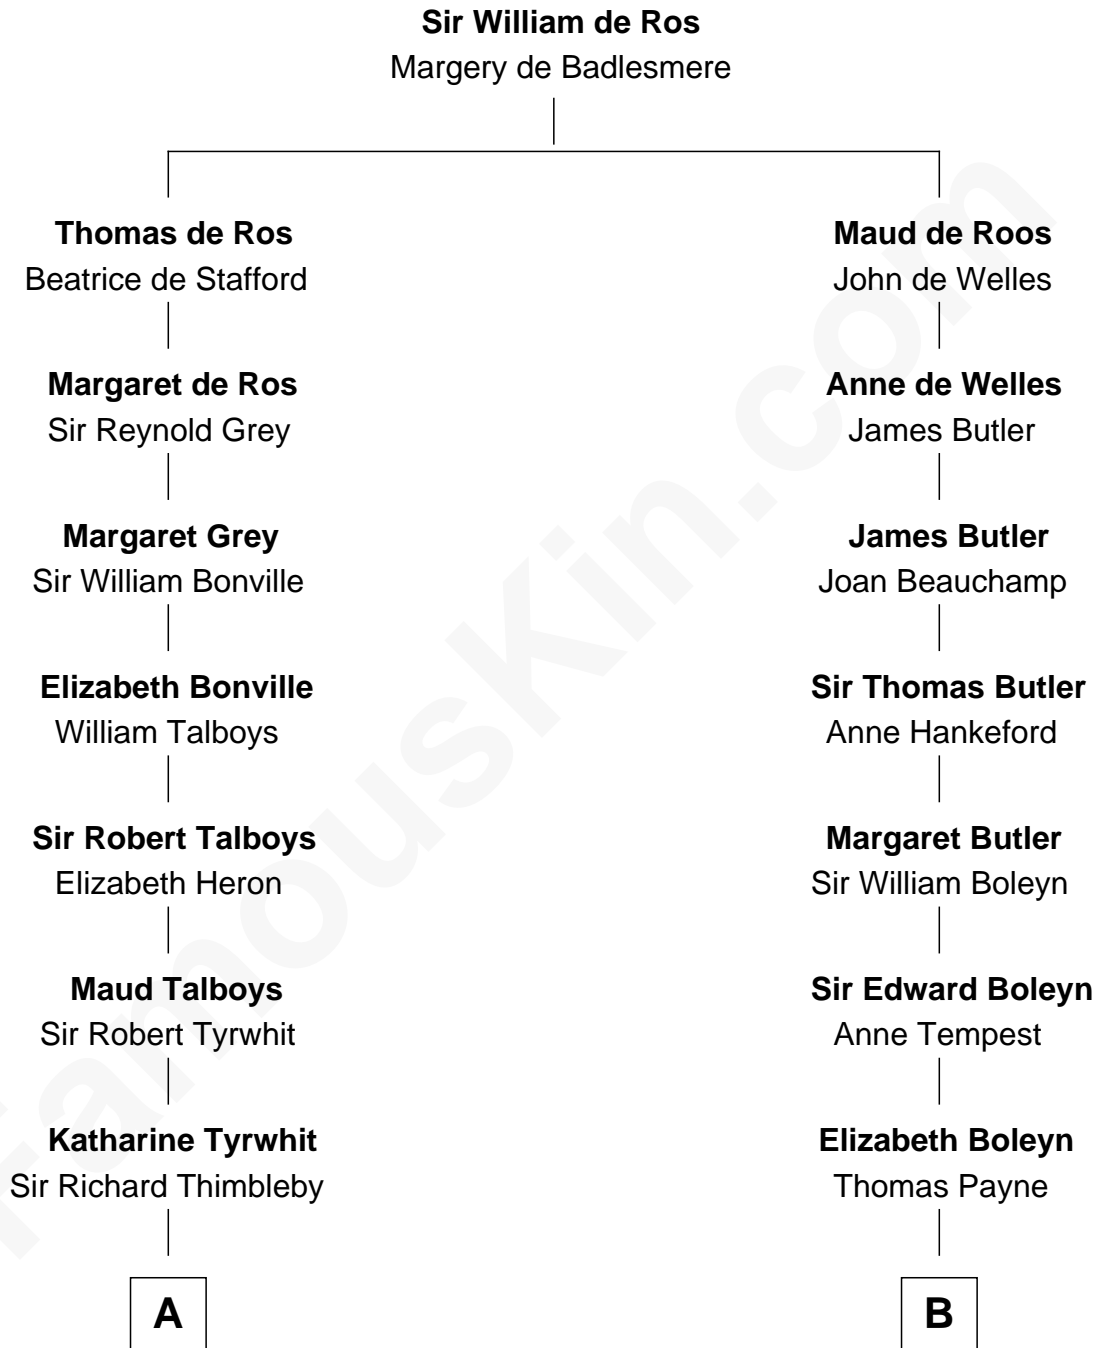

FamousKin.com Relationship Chart of

Anna Gunn

TV and Movie Actress

14th cousin 6 times removed of

William Floyd

Signer of the Declaration of Independence

C

—
Luther N. Day
Ida McKinley Barber

—
Ida McKinley Day
Clemens Earl Gunn

—
Clemens Earl Gunn
Sharon Anna Kathryn Peters

—
Anna Gunn
TV and Movie Actress

FamousKin.com