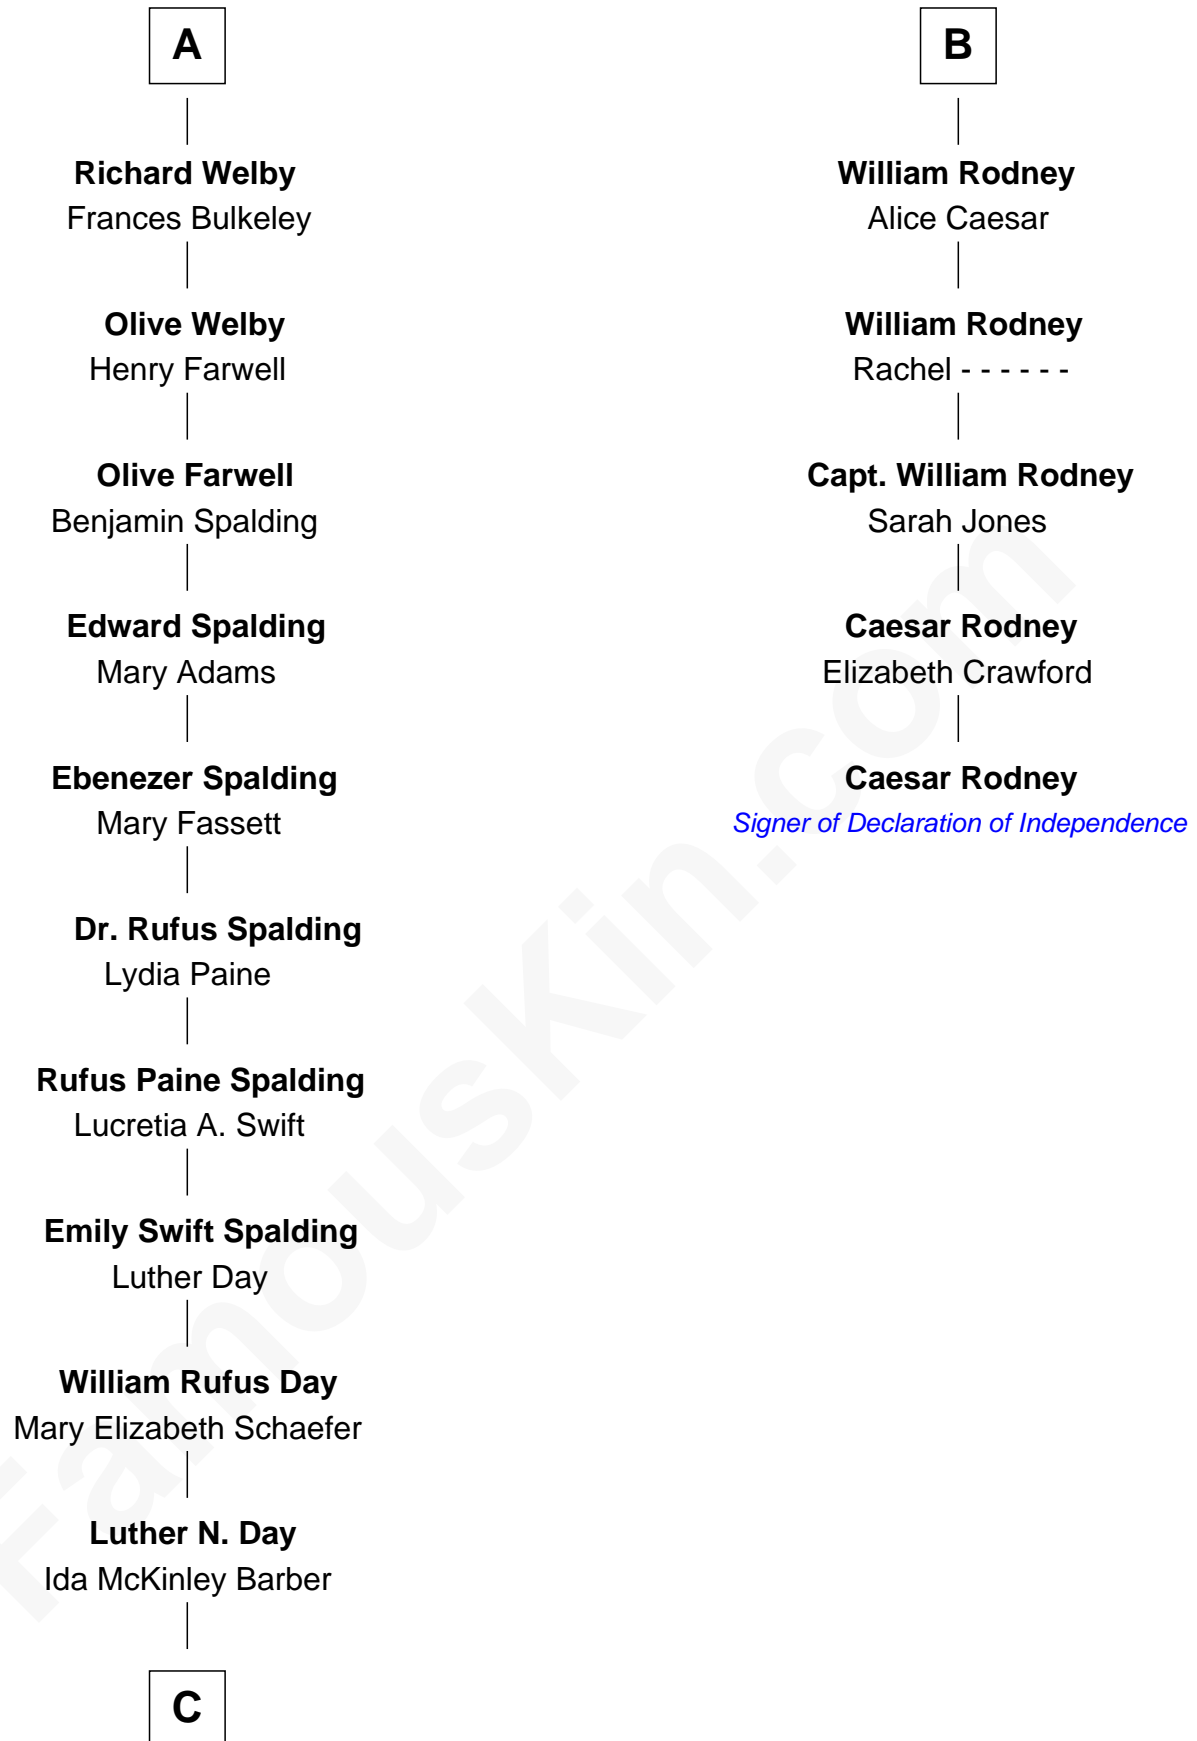

# FamousKin.com Relationship Chart of

**Anna Gunn**

*TV and Movie Actress*

11th cousin 8 times removed of

**Caesar Rodney**

*Signer of the Declaration of Independence*

**C**

**Ida McKinley Day**  
Clemens Earl Gunn

**Clemens Earl Gunn**  
Sharon Anna Kathryn Peters

**Anna Gunn**  
*TV and Movie Actress*

FamousKin.com