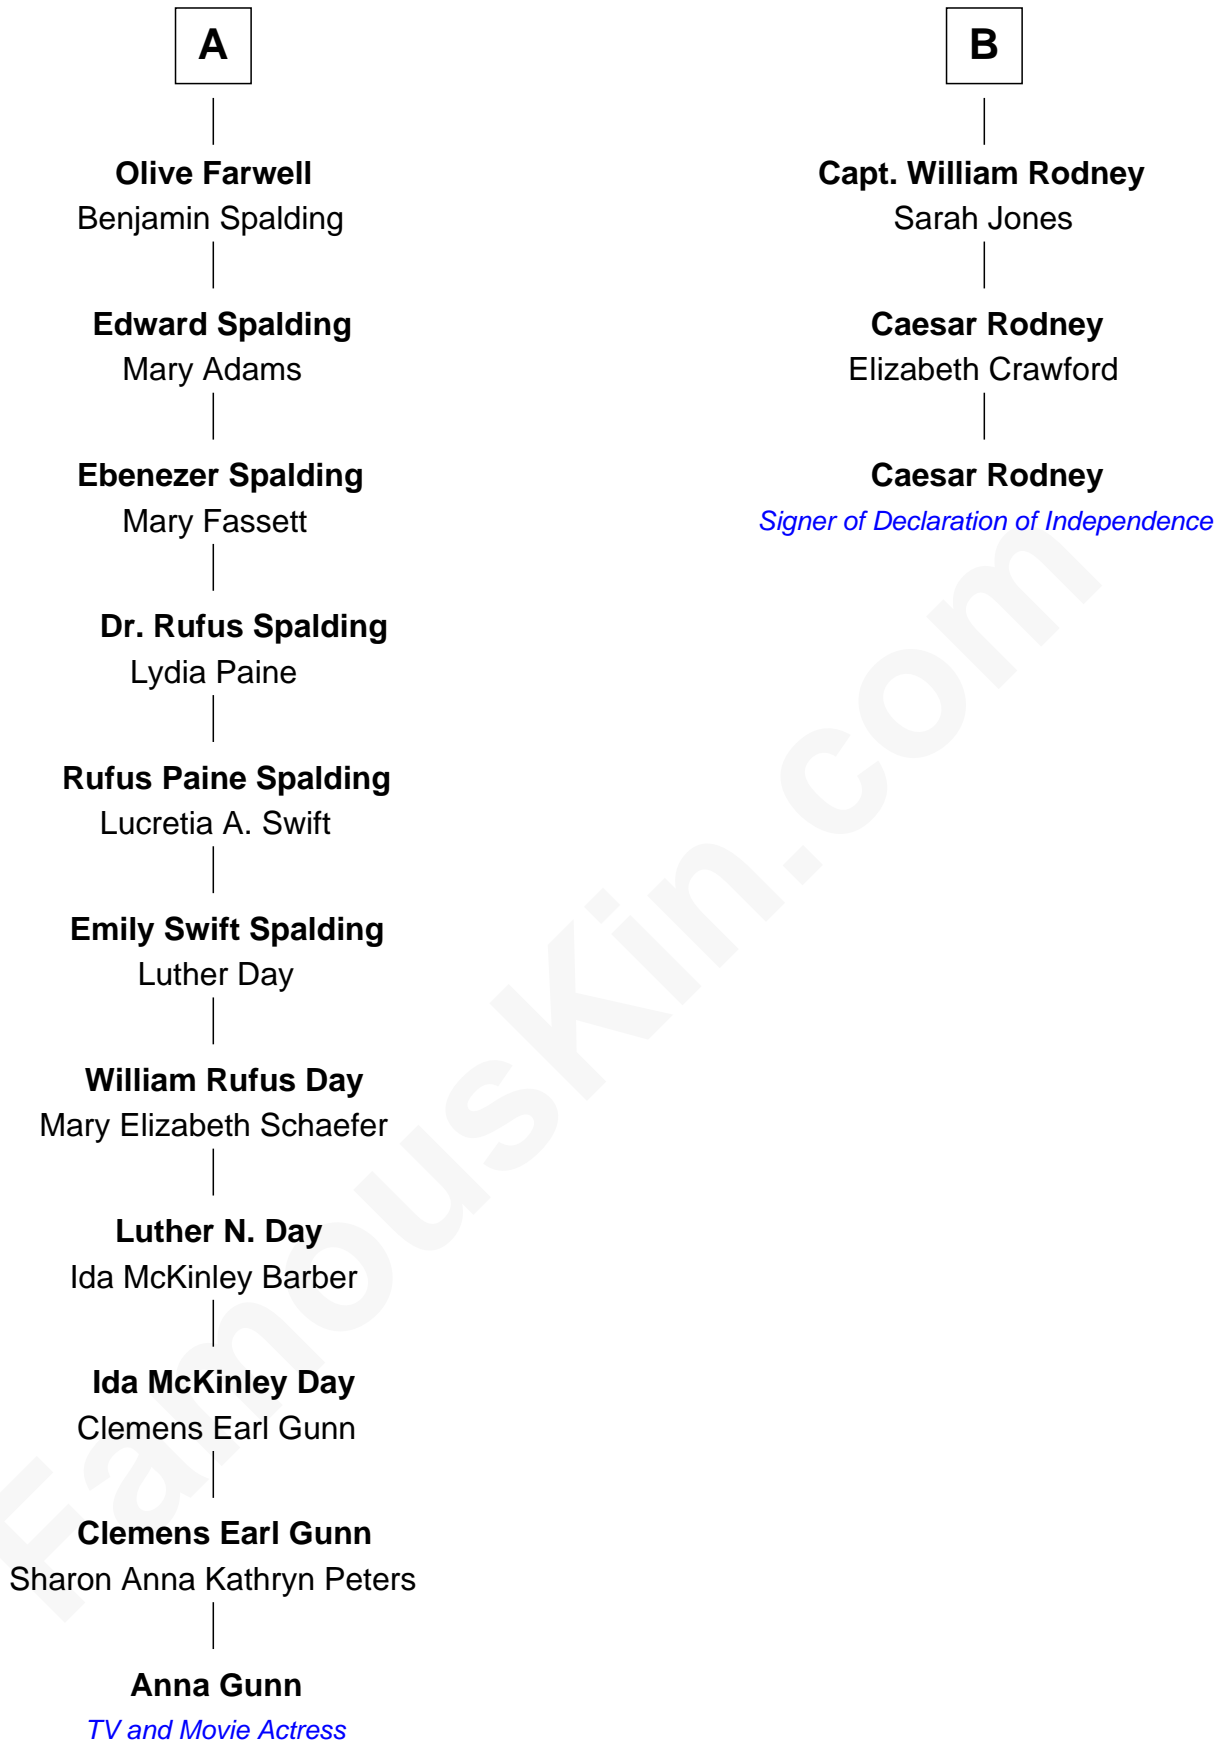

FamousKin.com Relationship Chart of

Anna Gunn

TV and Movie Actress

9th cousin 8 times removed of

Caesar Rodney

Signer of the Declaration of Independence

Sir Roger Wentworth

Margery Despencer

Agnes Wentworth
Sir Robert Constable

Anne Constable
William Tyrwhit

Sir Robert Tyrwhit
Maud Talboys

Katharine Tyrwhit
Sir Richard Thimbleby

Elizabeth Thimbleby
Thomas Welby

Richard Welby
Frances Bulkeley

Olive Welby
Henry Farwell

A

Sir Philip Wentworth
Mary Clifford

Sir Henry Wentworth
Anne Say

Margery Wentworth
Sir John Seymour

Sir Henry Seymour
Barbara Morgan

Jane Seymour
Sir John Rodney

William Rodney
Alice Caesar

William Rodney
Rachel - - - - -

B

Anna Gunn photo by [Gage Skidmore](#) [\(CC BY-SA 2.0\)](#)