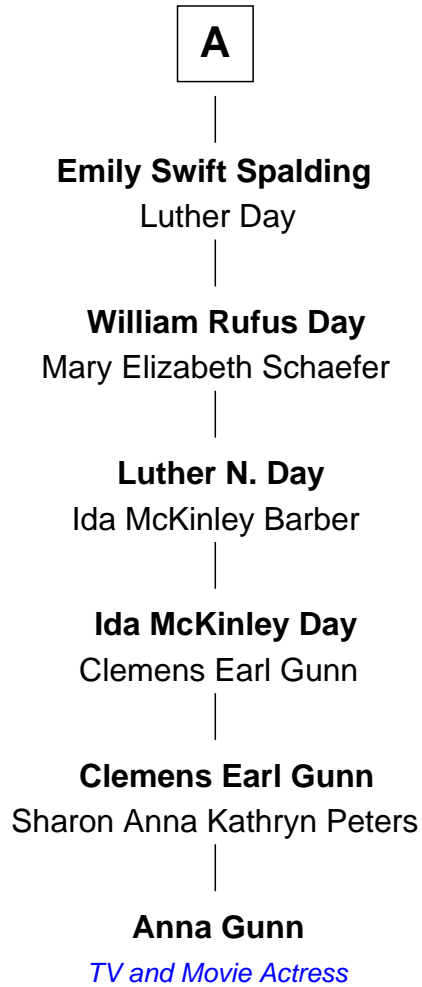

FamousKin.com Relationship Chart of

Anna Gunn

TV and Movie Actress

5th cousin 7 times removed of

Sir Charles Tupper

6th Prime Minister of Canada

Thomas Tupper

with wife
Katherine Gator

with wife
Mrs. Anne Hodgson

Katherine Tupper
Benjamin Nye

Thomas Tupper
Martha Mayhew

Mary Nye
Jacob Burgess

Eliakim Tupper
Joanna - - - - -

Ebenezer Burgess
Mercy Lombard

Eliakim Tupper
Mary Bassett

Elizabeth Burgess
Samuel Dexter

Charles Tupper
Elizabeth West

Mary Dexter
Rowland Swift

Rev. Charles Tupper
Miriam Lockhart

Zephaniah Swift
Lucretia Webb

Sir Charles Tupper
6th Prime Minister of Canada

Lucretia A. Swift
Rufus Paine Spalding

A

FamousKin.com