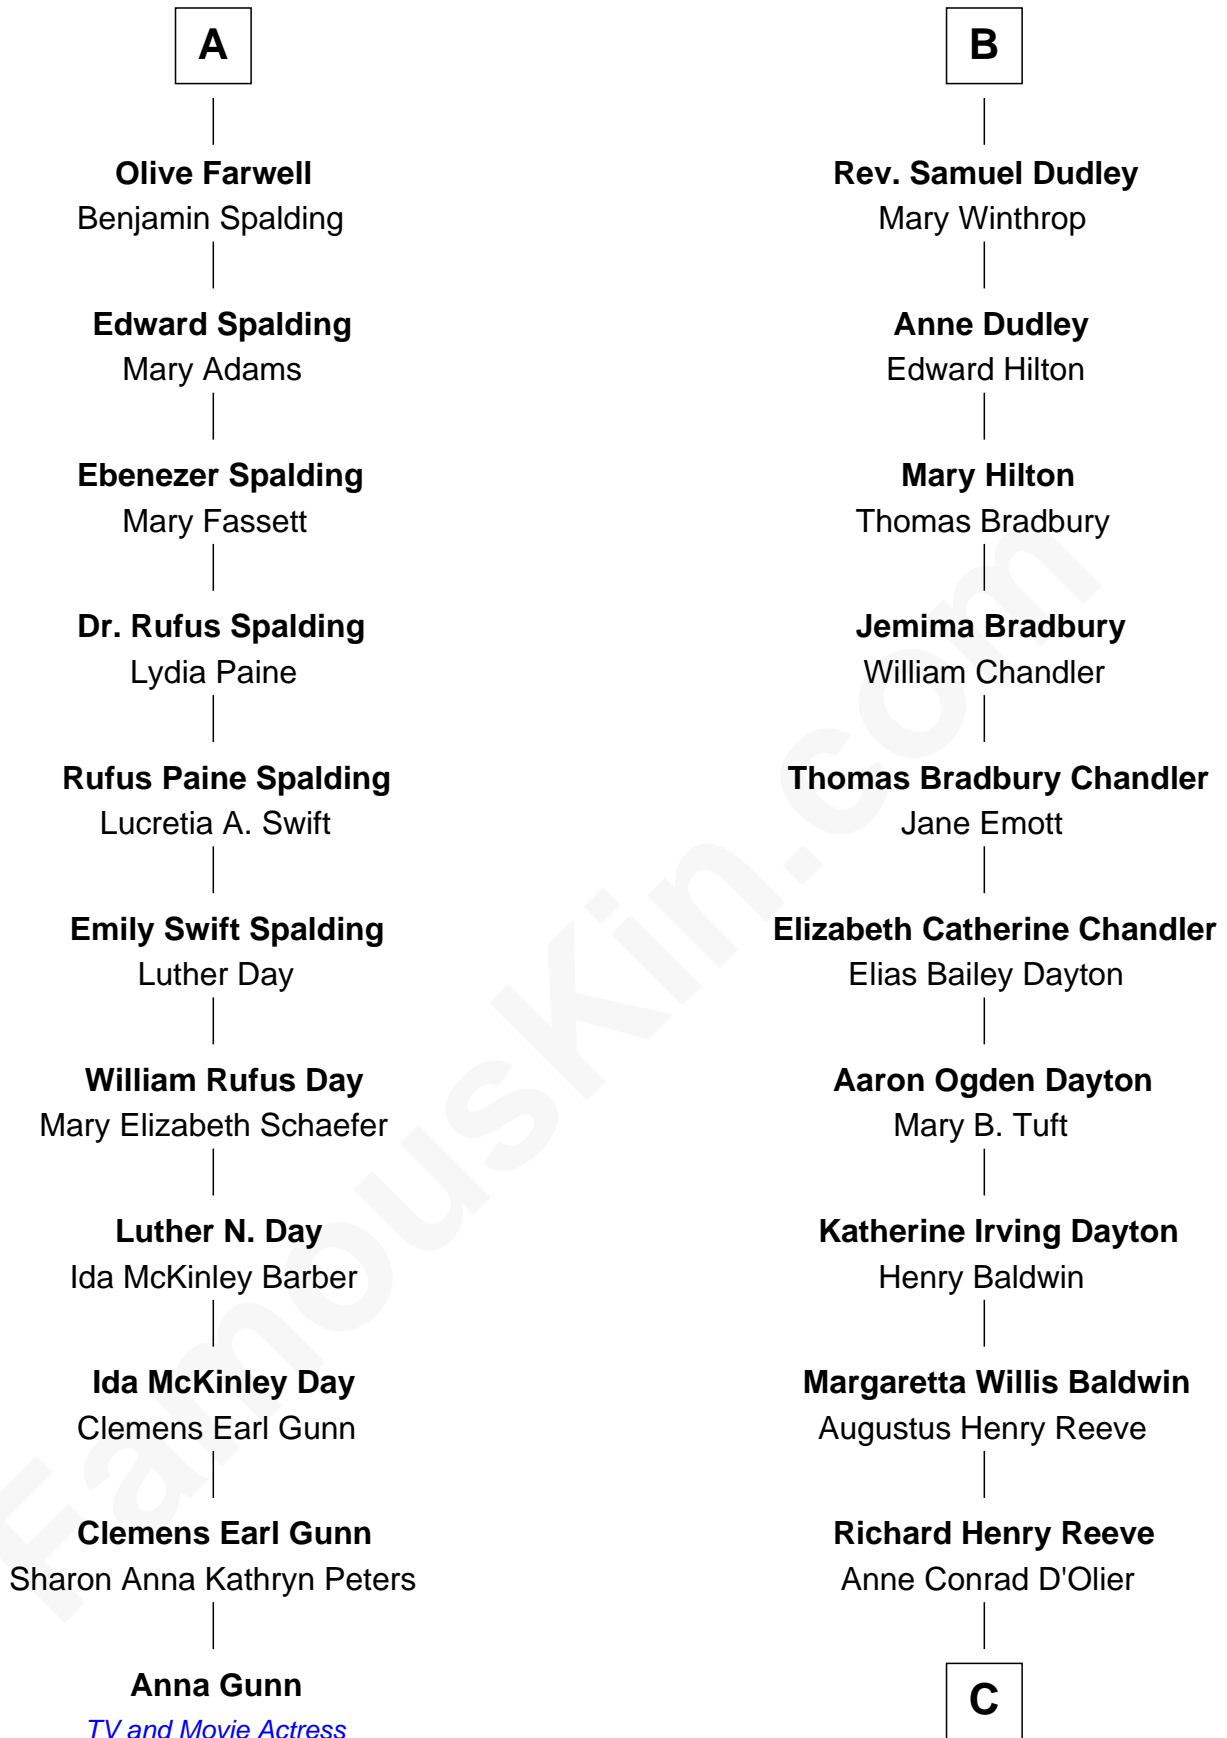

FamousKin.com Relationship Chart of

Anna Gunn

TV and Movie Actress

17th cousin 1 time removed of

Christopher Reeve

Movie Actor

Sir William Bonville

Margaret Grey

C

Franklin D'Olier Reeve

Barbara Pitney Lamb

Christopher Reeve

Movie Actor

FamousKin.com