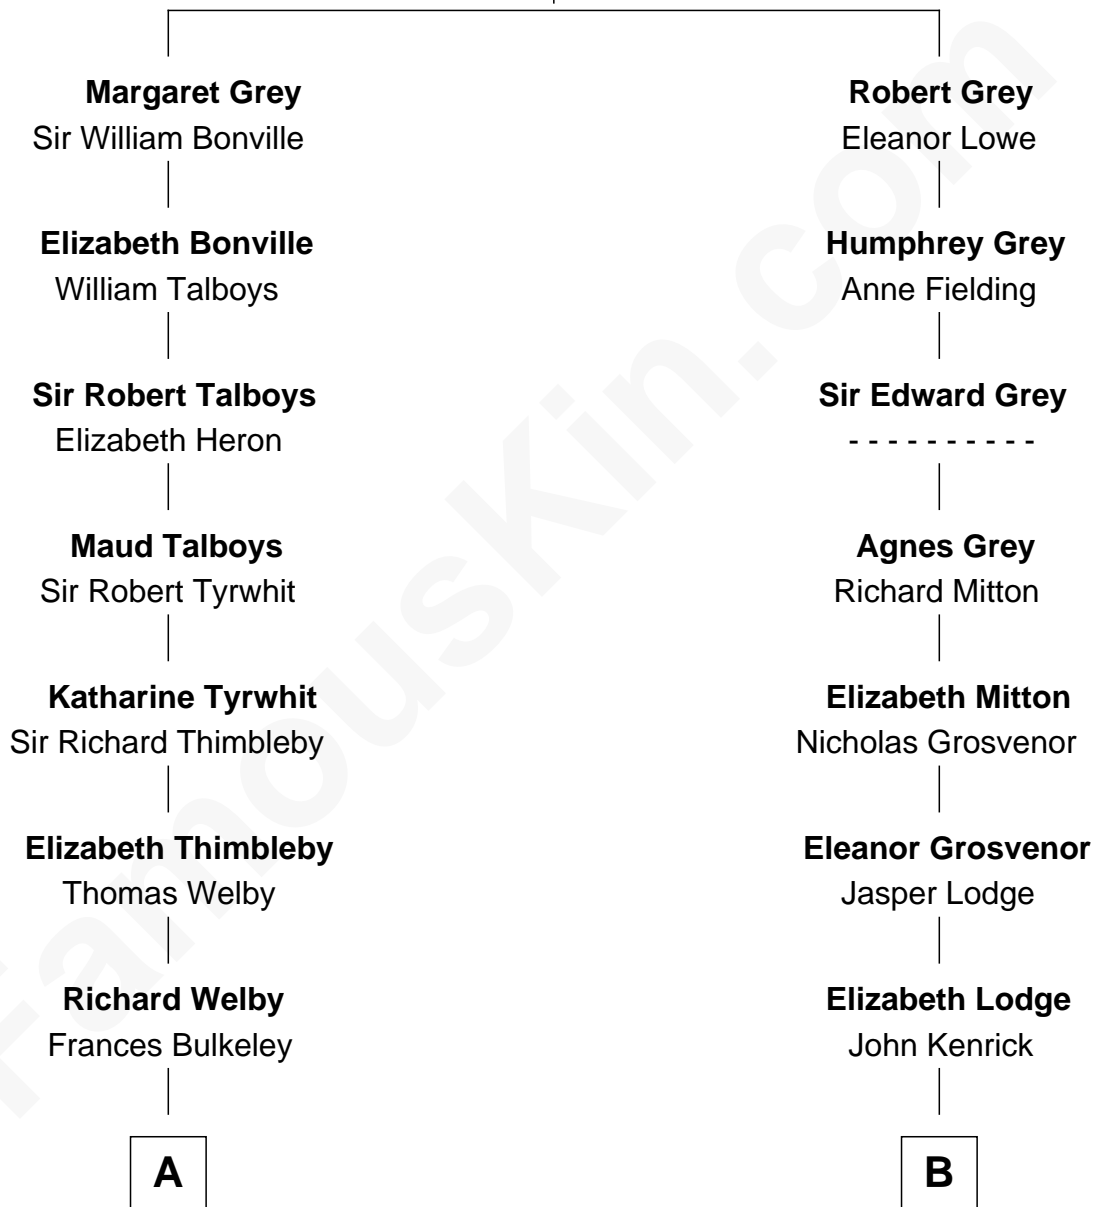

Sir Reynold Grey

*with wife
Margaret de Ros*

*with wife
Joan Astley*