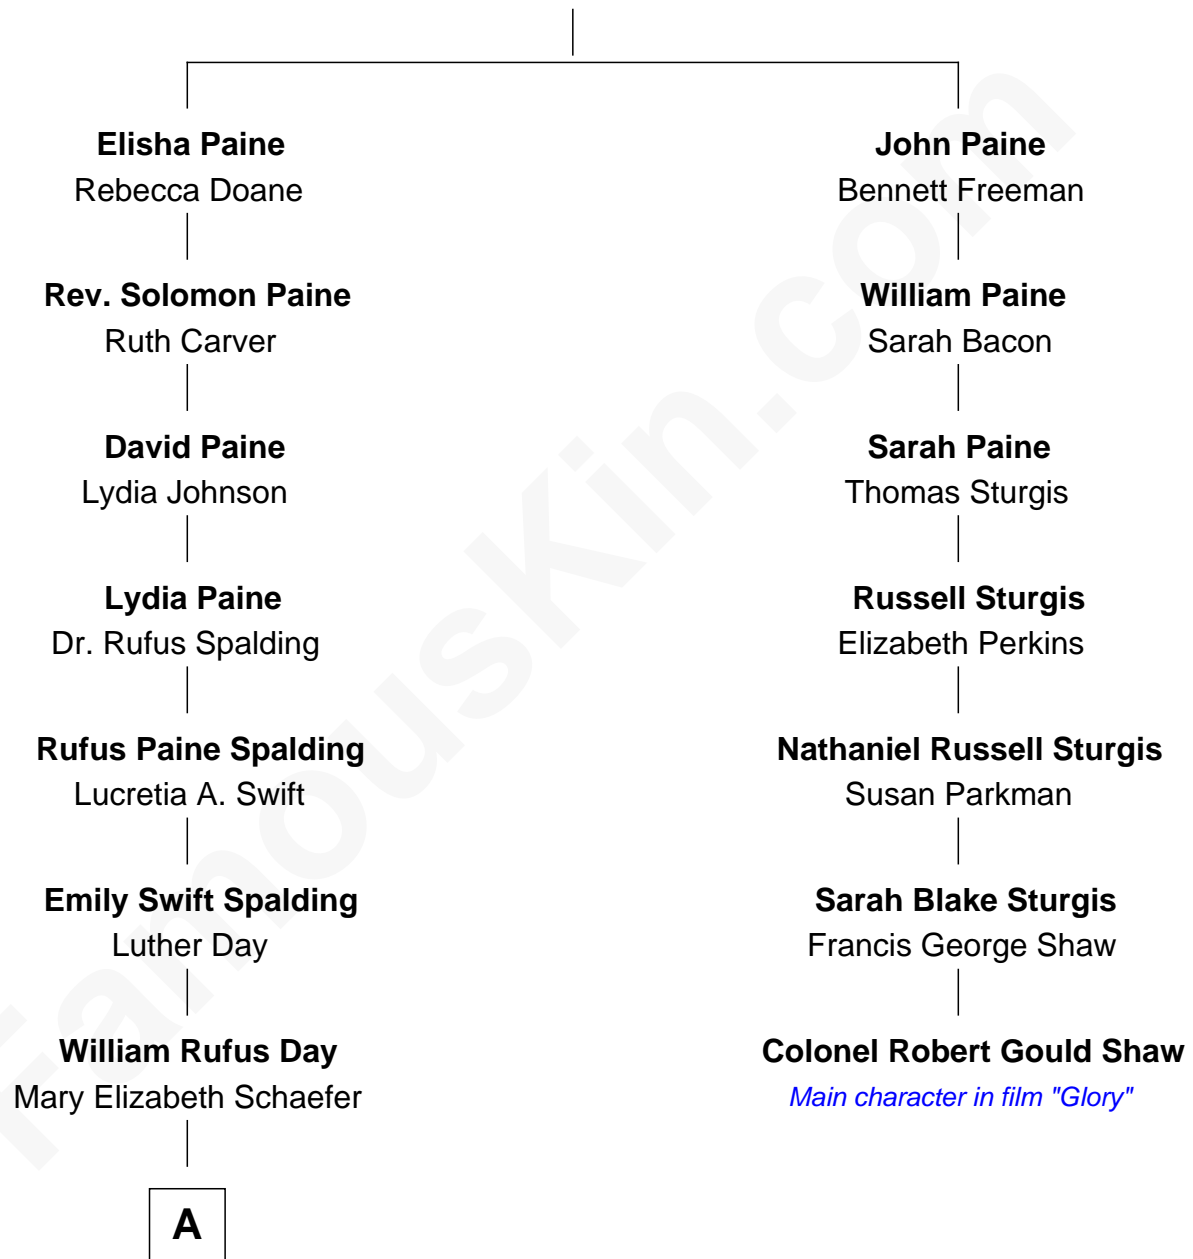

FamousKin.com Relationship Chart of

Anna Gunn

TV and Movie Actress

6th cousin 4 times removed of

Colonel Robert Gould Shaw

U.S. Civil War leader of film "Glory" fame

Thomas Paine

Mary Snow

A

—
Luther N. Day
Ida McKinley Barber

—
Ida McKinley Day
Clemens Earl Gunn

—
Clemens Earl Gunn
Sharon Anna Kathryn Peters

—
Anna Gunn
TV and Movie Actress