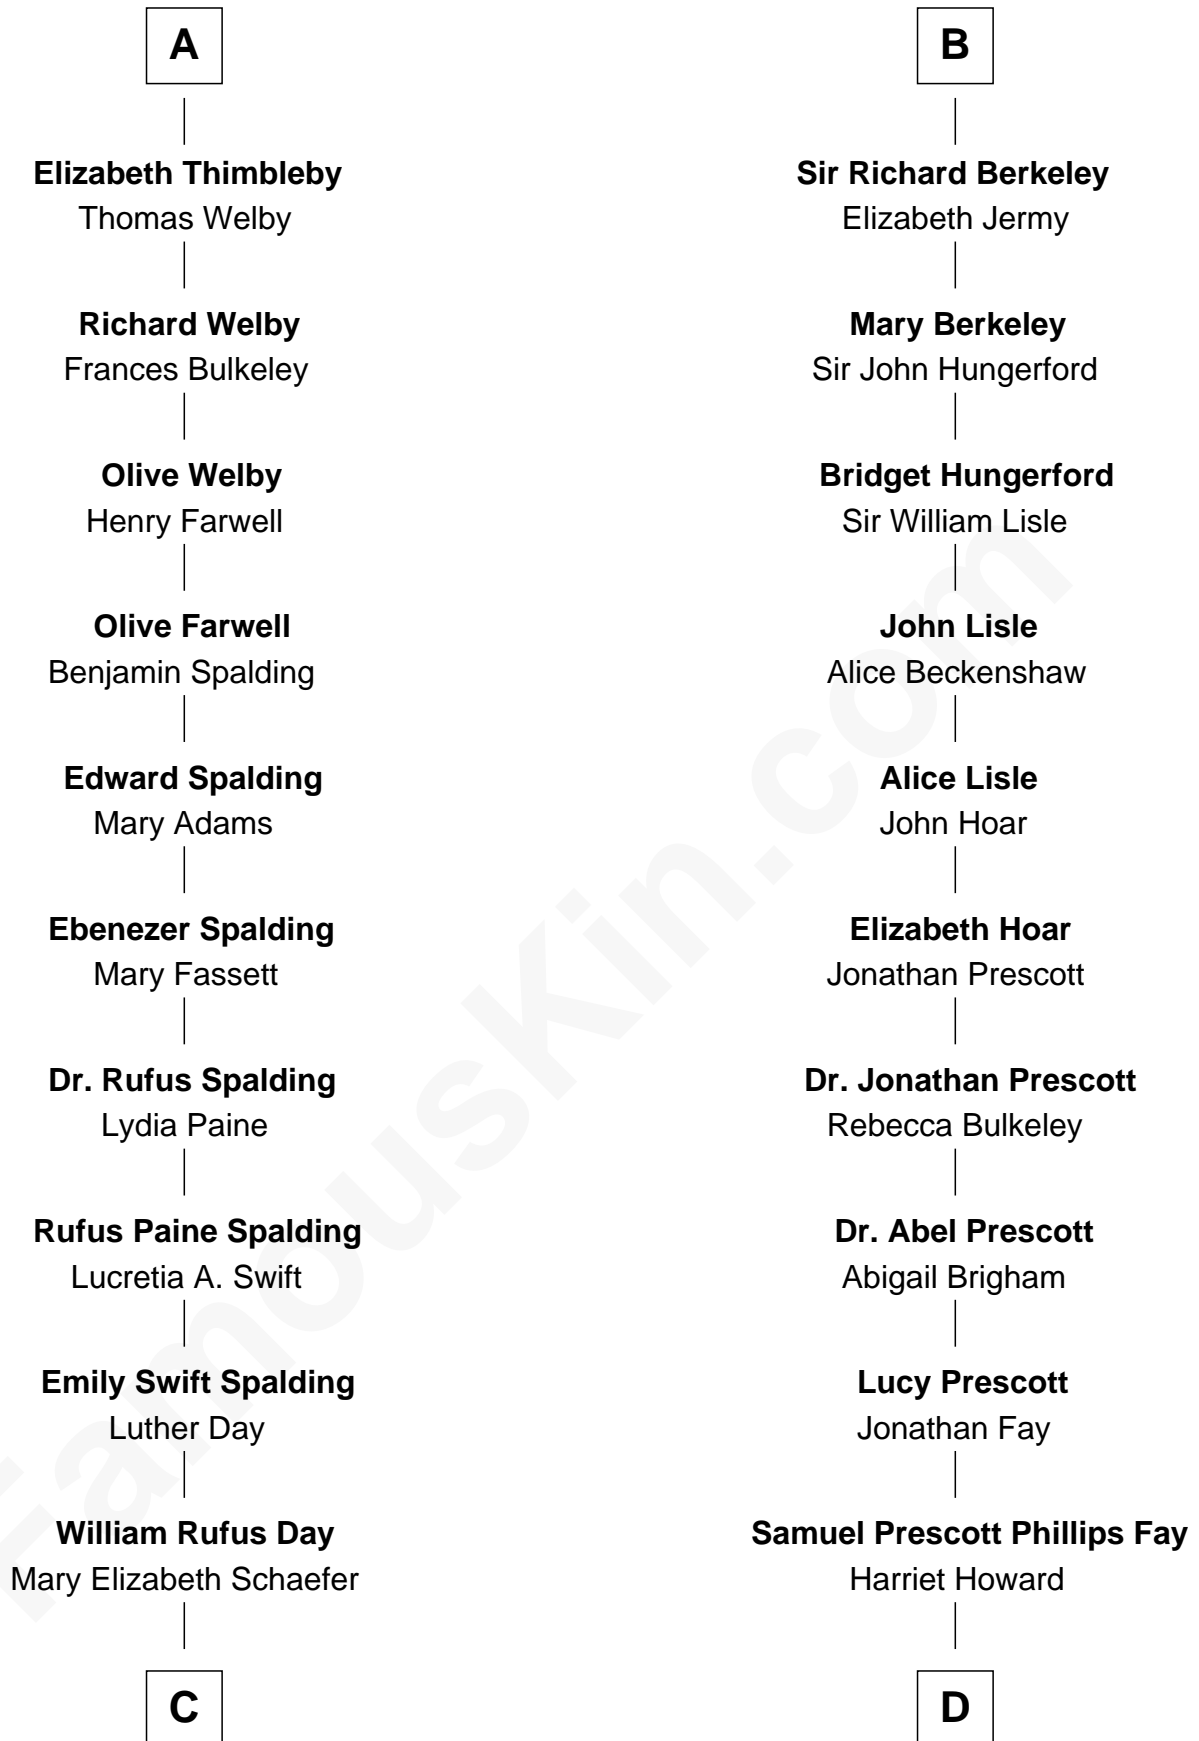

# FamousKin.com Relationship Chart of

**Anna Gunn**

*TV and Movie Actress*

20th cousin 1 time removed of

**George H. W. Bush**

*41st U.S. President*

**Ralph de Stafford**

*with wife*  
*Margaret de Audley*

Eleanor Aylesbury

**Sir Robert Talboys**

Elizabeth Heron

**Anne Stafford**

Sir William Berkeley

**Maud Talboys**

Sir Robert Tyrwhit

**Richard Berkeley**

Elizabeth Conningsby

**Katharine Tyrwhit**

Sir Richard Thimbleby

**Sir John Berkeley**

Isabel Dennis

**A**

**B**

**C**

**Harriet Eleanor Fay**  
Rev. James Smith Bush

**Samuel Prescott Bush**  
Flora Sheldon

**Prescott Sheldon Bush**  
Dorothy Wear Walker

**George H. W. Bush**  
*41st U.S. President*