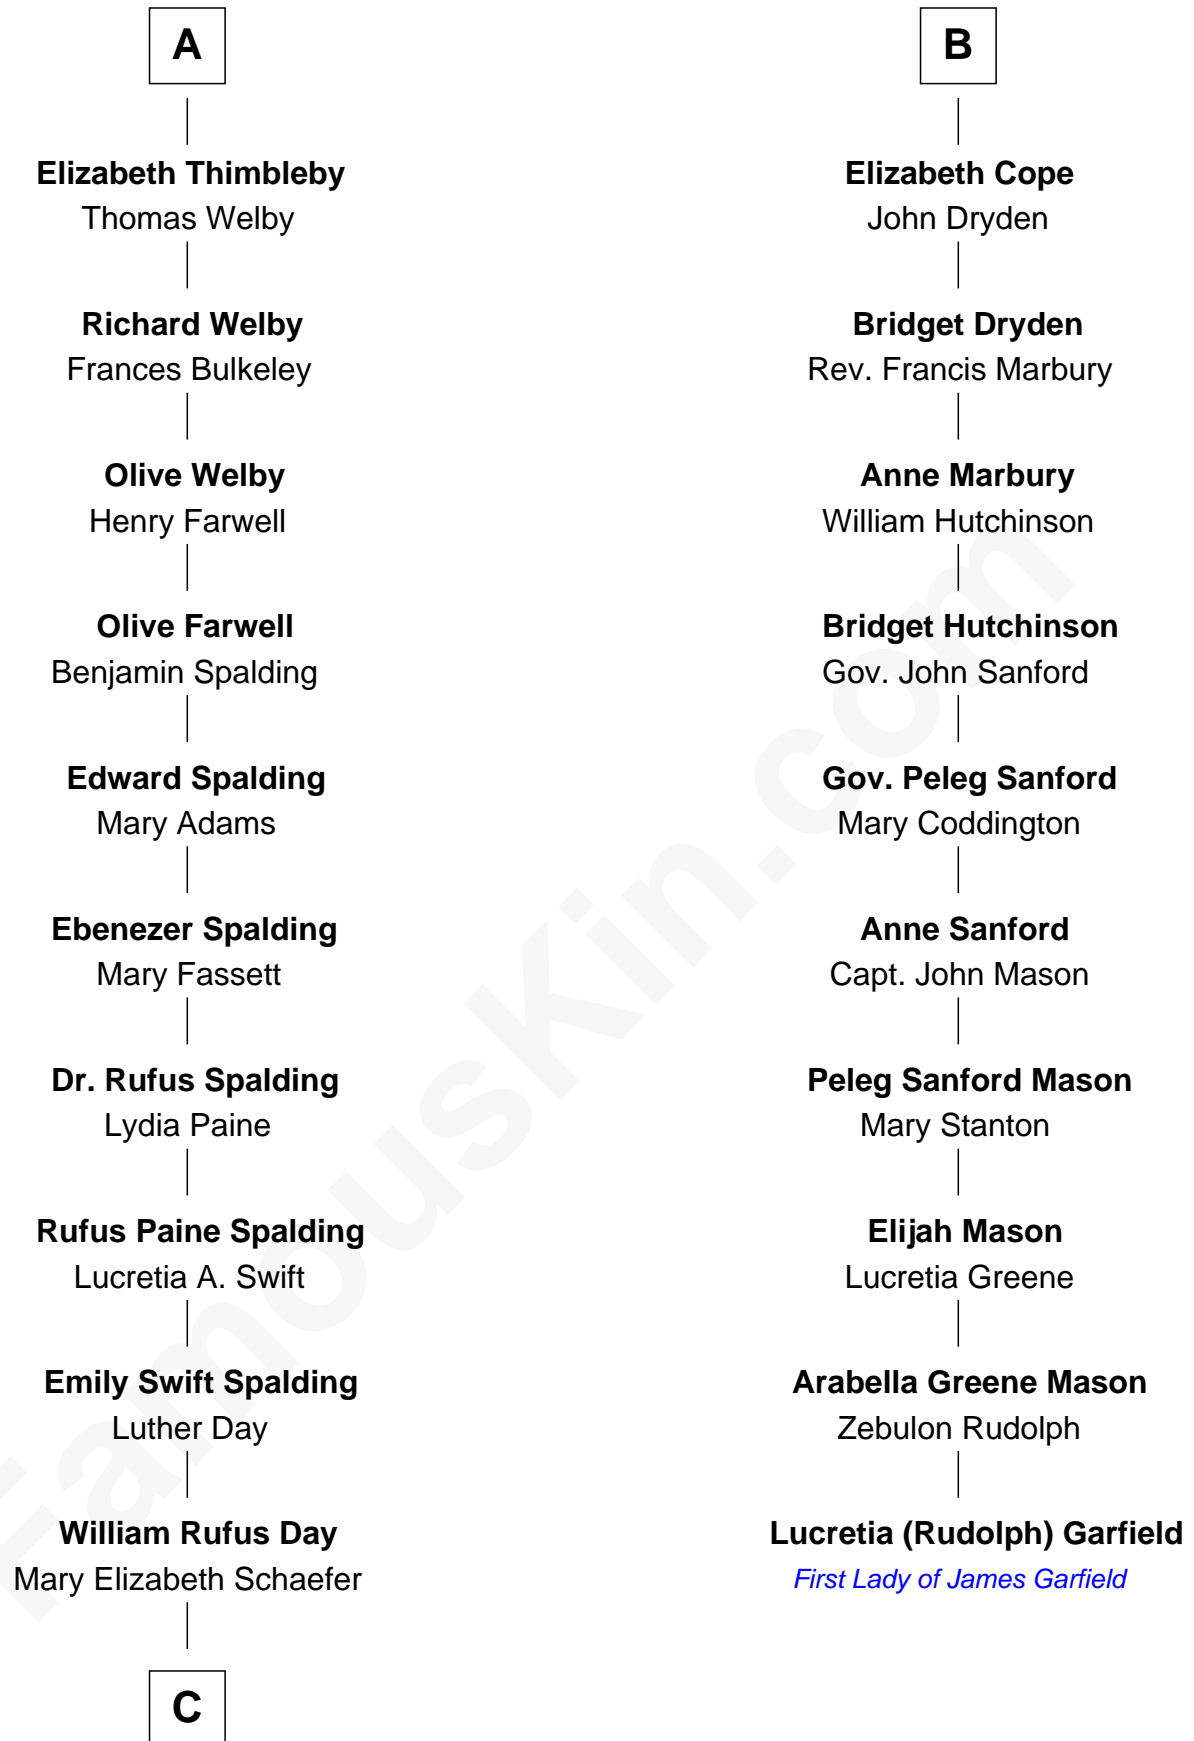

FamousKin.com

Relationship Chart of

Anna Gunn

TV and Movie Actress

16th cousin 4 times removed of

Lucretia (Rudolph) Garfield

First Lady of President James Garfield

C

—
Luther N. Day
Ida McKinley Barber

—
Ida McKinley Day
Clemens Earl Gunn

—
Clemens Earl Gunn
Sharon Anna Kathryn Peters

—
Anna Gunn
TV and Movie Actress

FamousKin.com