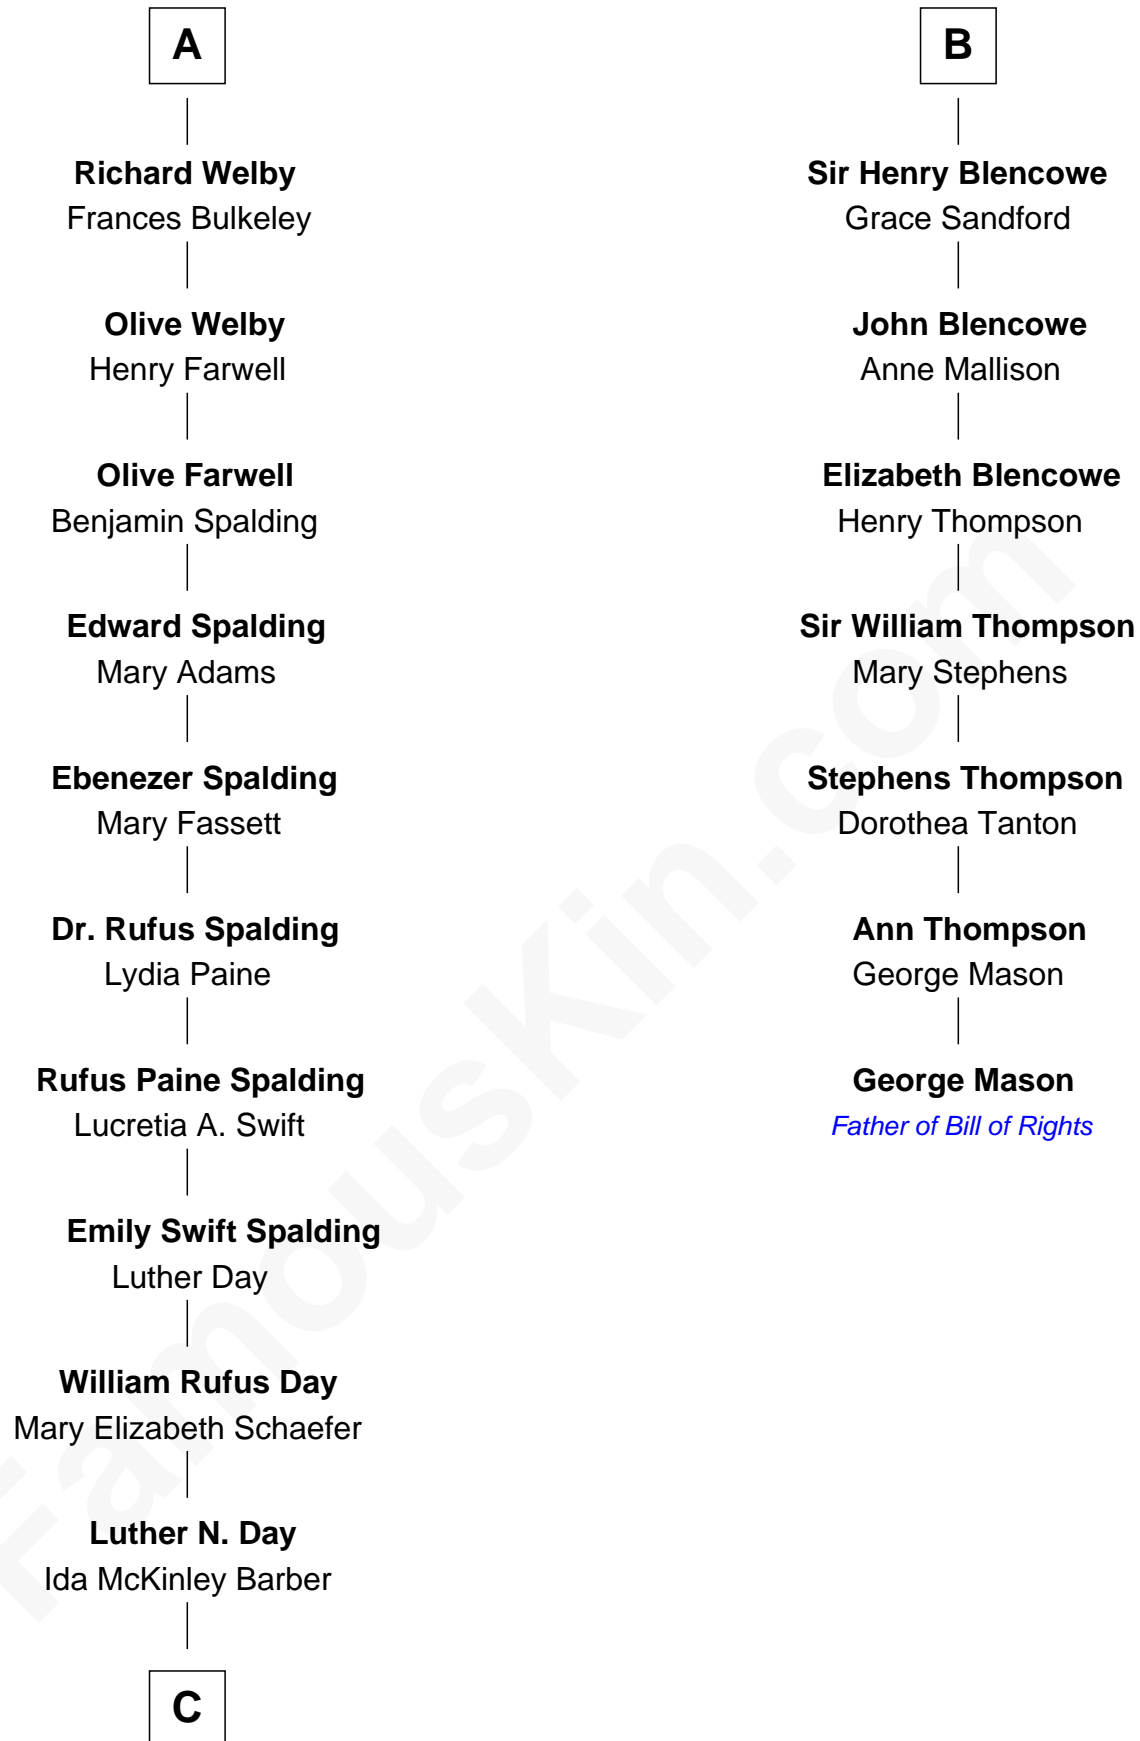

FamousKin.com Relationship Chart of

Anna Gunn

TV and Movie Actress

13th cousin 6 times removed of

George Mason

Father of the U.S. Bill of Rights

Sir Philip le Despencer

Elizabeth - - - - -

Sir Robert Tyrwhit

Maud Talboys

Katharine Tyrwhit

Sir Richard Thimbleby

Elizabeth Thimbleby

Thomas Welby

A

Alice le Despenser

Grace Threlkeld

Winifred Dudley

Anthony Blencowe

Richard Blencowe

Apollonia Tolson

B

C

Ida McKinley Day
Clemens Earl Gunn