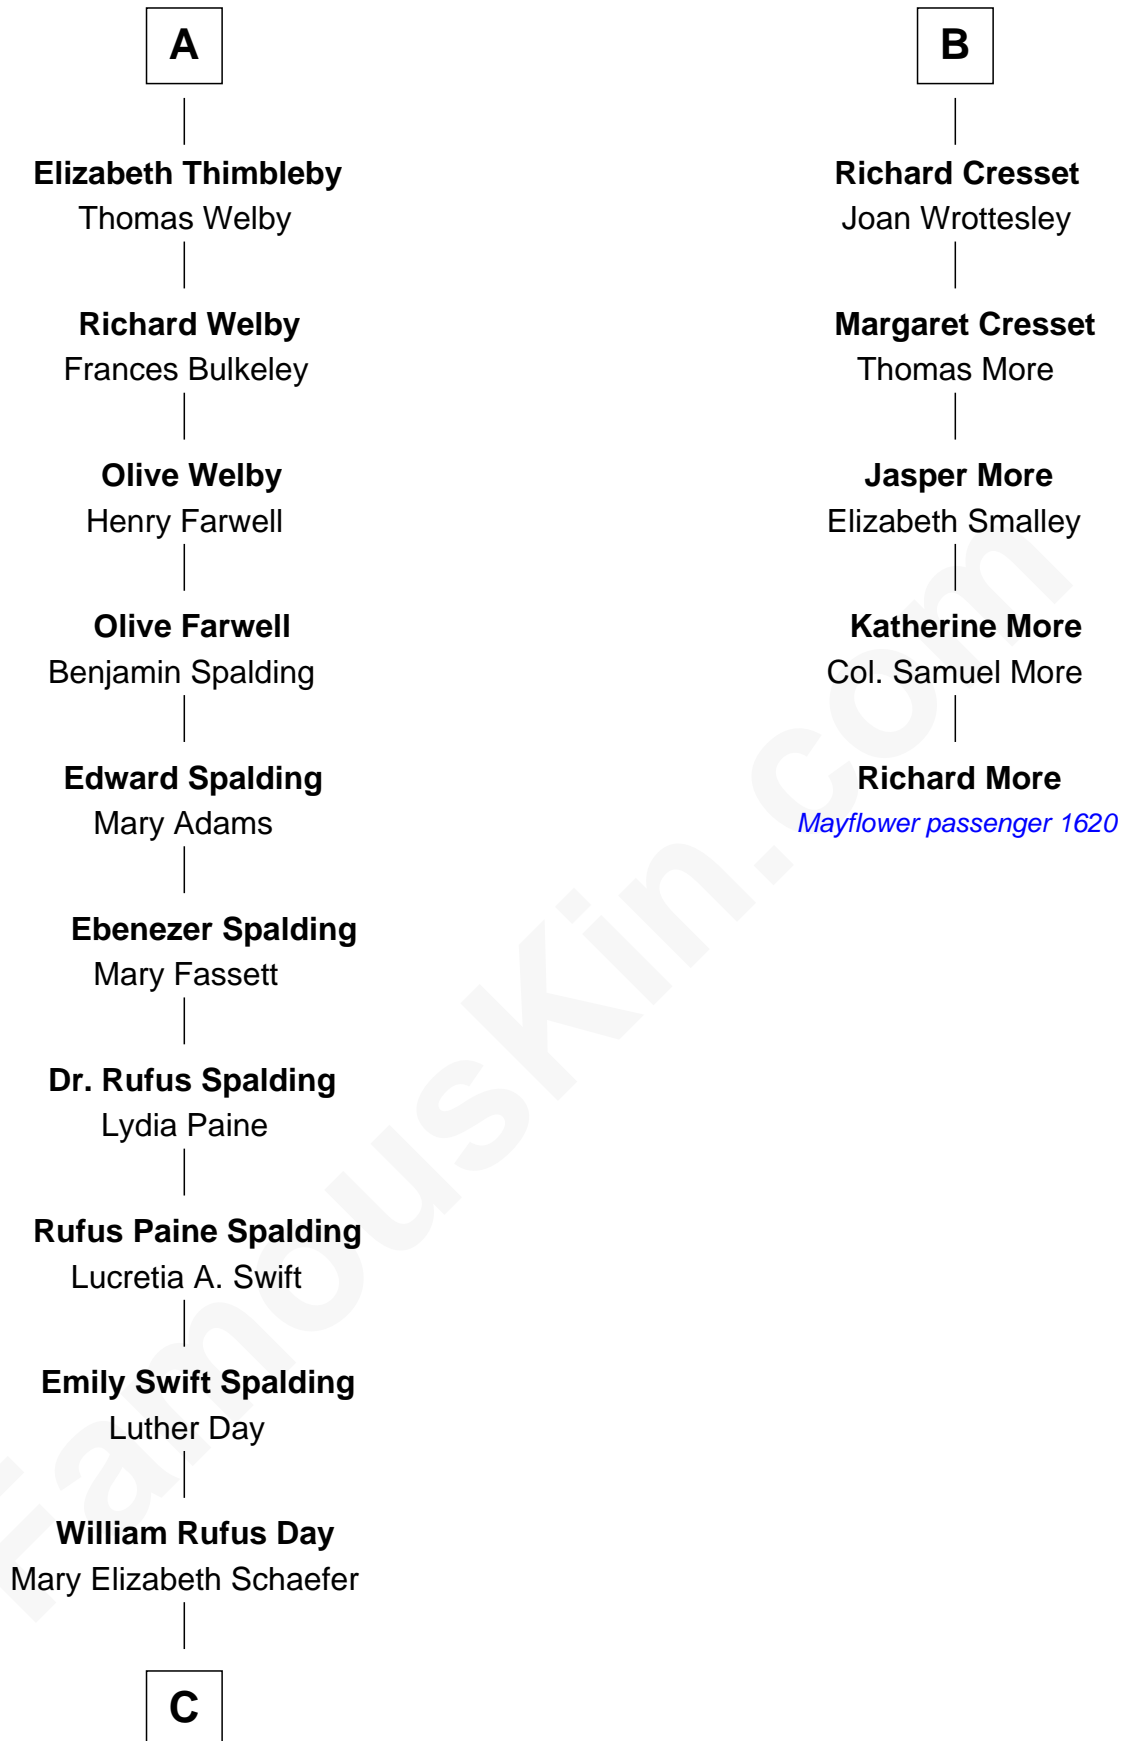

FamousKin.com Relationship Chart of

Anna Gunn

TV and Movie Actress

11th cousin 9 times removed of

Richard More

(c1614 - c1696) Mayflower passenger 1620

MAYFLOWER

C

—
Luther N. Day
Ida McKinley Barber

—
Ida McKinley Day
Clemens Earl Gunn

—
Clemens Earl Gunn
Sharon Anna Kathryn Peters

—
Anna Gunn
TV and Movie Actress

FamousKin.com