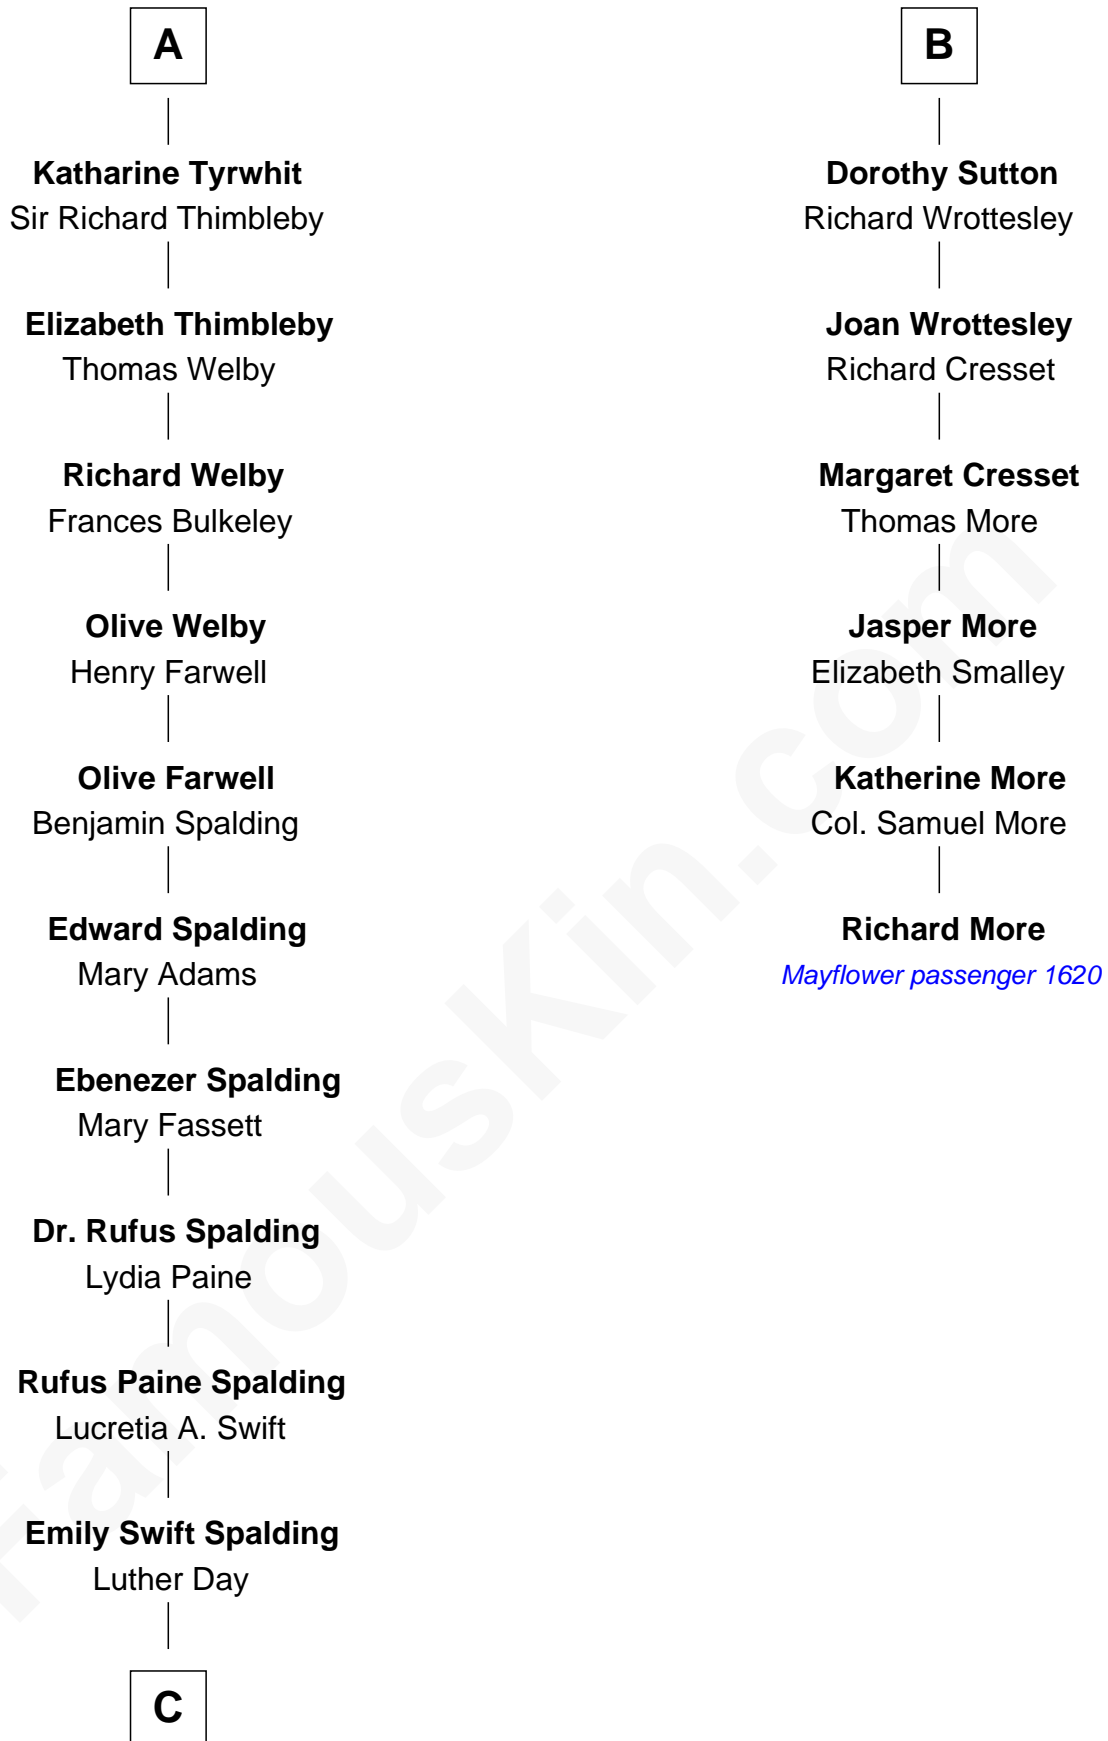

FamousKin.com Relationship Chart of

Anna Gunn

TV and Movie Actress

12th cousin 9 times removed of

Richard More

(c1614 - c1696) Mayflower passenger 1620

MAYFLOWER

Bartholomew de Badlesmere

Margaret de Clare

Margaret de Badlesmere

Sir John de Tivetot

Sir Robert de Tivetot

Margaret Deincourt

Elizabeth de Tivetot

Sir Philip le Despencer

Margery Despencer

Elizabeth de Badlesmere

Sir Edmund Mortimer

Sir Roger de Mortimer

Philippa de Montagu

Edmund Mortimer

Philippa Plantagenet

Elizabeth Mortimer

Sir Henry Percy

Elizabeth Percy

Sir John Clifford

Thomas Clifford

Joan Dacre

Matilda Clifford

Sir Edmund Sutton

B

C